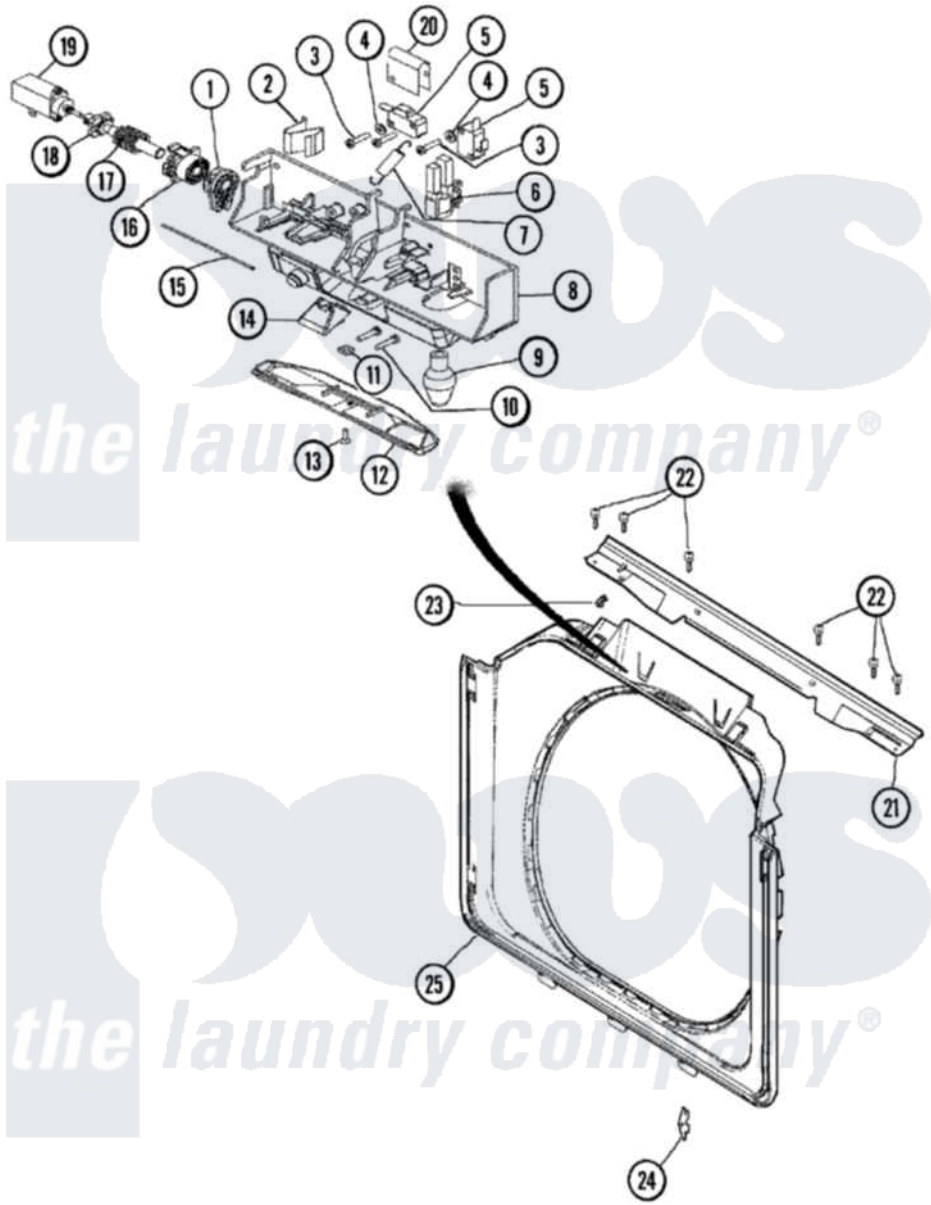

Maytag MAH3000AGW 06 - DOOR SHROUD & DOOR LATCH ASSEMBLY

Maytag Residential Maytag MAH3000AGW Washer Parts Parts Diagram 06 - DOOR SHROUD & DOOR LATCH ASSEMBLY

[Click on the part number to view part](#)

Item	Original Part Number	Replaced By	Status	Part Description
1	22003716			Rotating Gear, Latch
2	22003717			Spring, Latch
3	22001352			Screw, Check Switch
4	22002165			Washer, Door Lock Switch
5	22002162			Switch, Door Lock Spin Enable
6	22002433			Bulb Holder Assembly
7	22002158			Spring, Gear Return
8	22003067			Switch Holder Assembly
9	22002263			Lamp
10	22003719			Screw, Latch
11	22003720			Nut, Latch
12	22002434			Cover, Bulb
13	22002435	241877		Screw
14	22003055			Ramp, Door Hoop
15	22002164			Cable, Door
16	22003715			Sliding Gear, Latch

17	22003721	Spring, Axle / Latch
18	22003718	Axle, Latch
19	22002119	Motor, Wax
20	22004256	Shield
21	22002015	Support, Door Lock
22	22001995	Screw Note: Screw, Tumbler Front And Shroud
23	22002014	Clip, Harness To Support
24	22002095	12001994 Cover
25	22002234	Shroud And Dispenser Hose