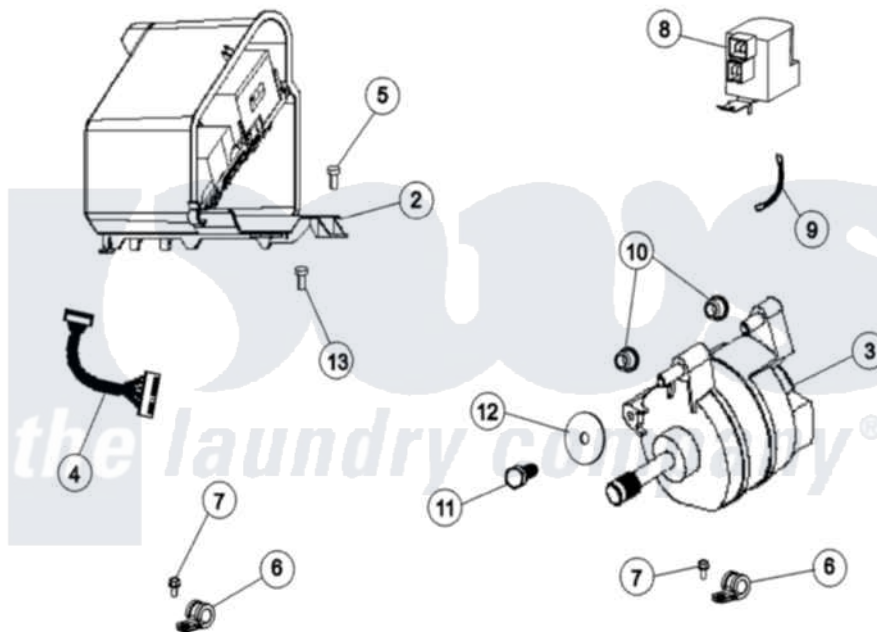

# Maytag MAH3000AGW 07 - MOTOR & MOTOR CONTROL

1 USE FOR ITEM 2 PRIOR TO SERIES 62

ITEM 1 - KIT CONTAINS:

Maytag Residential Maytag MAH3000AGW Washer Parts Parts Diagram 07 - MOTOR & MOTOR CONTROL  
Click on the part number to view part

Item	Original Part Number	Replaced By	Status	Part Description
1	<a href="#">12002039</a>			Neptune Motor Conversion Kit
2	<a href="#">12002039</a>			Neptune Motor Conversion Kit
"	<a href="#">22004046</a>			Control Assembly, Motor
3	22003442	<a href="#">12002039</a>		Neptune Motor Conversion Kit
"	<a href="#">22003856</a>			Motor, Variable Speed
"	<a href="#">22003856</a>			Motor, Variable Speed
4	22004047	<a href="#">22004212</a>		Motor Harness
"	22002172	<a href="#">22002471</a>		Wire Harness, Motor Control
"	<a href="#">22002471</a>			Wire Harness, Motor Control
5	212276	<a href="#">W10116760</a>		Screw
6	<a href="#">22002471</a>			Wire Harness, Motor Control
7	Y310632	<a href="#">1163839</a>		Screw
8	22003854	<a href="#">22003858</a>		EMI Suppression Filter, 16a
"	<a href="#">33002501</a>			Filter, EMI
9	<a href="#">22004101</a>			Repair Jumper Harness
10	22002082	<a href="#">22003329</a>		Isolator, Motor

11 22002058

[22003599](#)

Bolt- Moto

12 22002086

[22002320](#)

Washer, Belt Tension Bolt

13 [22002019](#)

Screw, Wire Clip To Motor Cnt