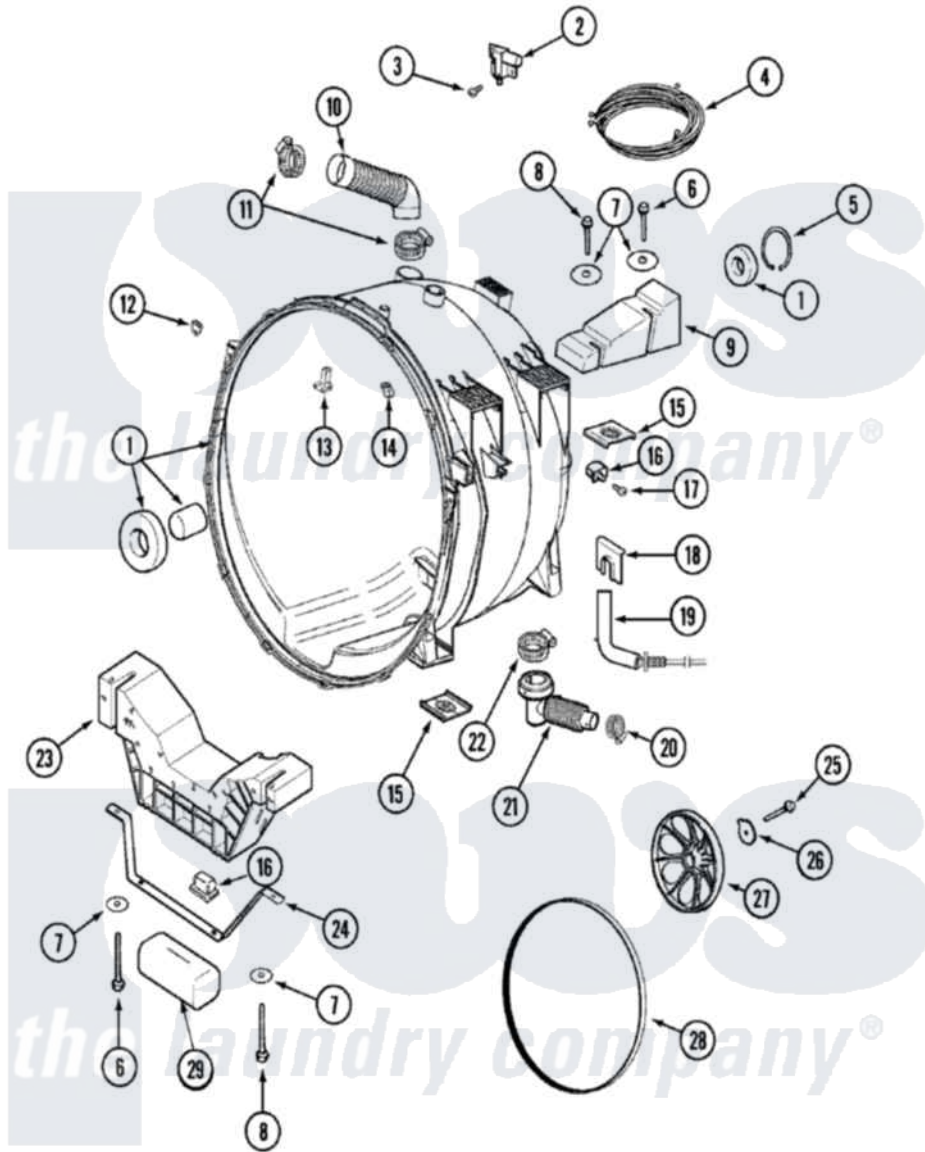

Maytag MAH3000AGW 08 - OUTER TUB

Maytag [Residential Maytag MAH3000AGW Washer Parts](#) Parts Diagram 08 - OUTER TUB
 Click on the part number to view part

Item	Original Part Number	Replaced By	Status	Part Description
1	22002154	22004465		Outer Tub Assembly, As Pack
2	22002045	22003302		Switch, Internal Unbalance
3	22002300	9740848		Screw, Mixing Valve Mounting
4	22002543			Wire Harness, Displacement
5	22001981		Not Available	RING, RETAINING
6	22001991	22003615		Bolt, Double Sems 5-3/8
7	22002067		Not Available	WASHER, COUNTER BALANCE
8	22002056	22003616		Bolt, Double Sems 3-3/8
9	22002102			Weight, Counter Balance
10	22002083			Hose, Injector
11	22002052	616099		Clamp
12	22002103			Clip, U
13	22002004	22004310		Water Deflector
"	22002959	22004310		Water Deflector
14	22002583			Wire Wrap
				Clip, Unbalance Switch

"	22002006		Clip, Unbalance Switch Harness
15	22002065		Nut, Counter Balance
16	22002044		Switch, Tub Displacement
17	22002061	910187	Screw
18	22002051	Not Available	CLIP, AIR DOME RETAINING
19	22002345	Not Available	TIE, WIRE
"	22002010		Hose, Pressure Switch
20	22001984	285655	Clamp, Hose
21	22002081	22003262	Hose, Tub To Pump Outlet
22	22002053	696392	Hose Clamp
23	22002302	Not Available	WEIGHT ASSEMBLY (FRT)
"	22002579	Not Available	WEIGHT ASSEMBLY (FRT)
24	22002008		Strap
25	22002057	22003937	Screw, Retaining Bolt
26	22002055	22003936	Washer
27	22001998	22002315	Pulley, Spinner
28	12001435	12001788	Kit, Belt And Isolator-W
"	22002313	12001788	Kit, Belt And Isolator-W
29	22002011	Not Available	CUSHION