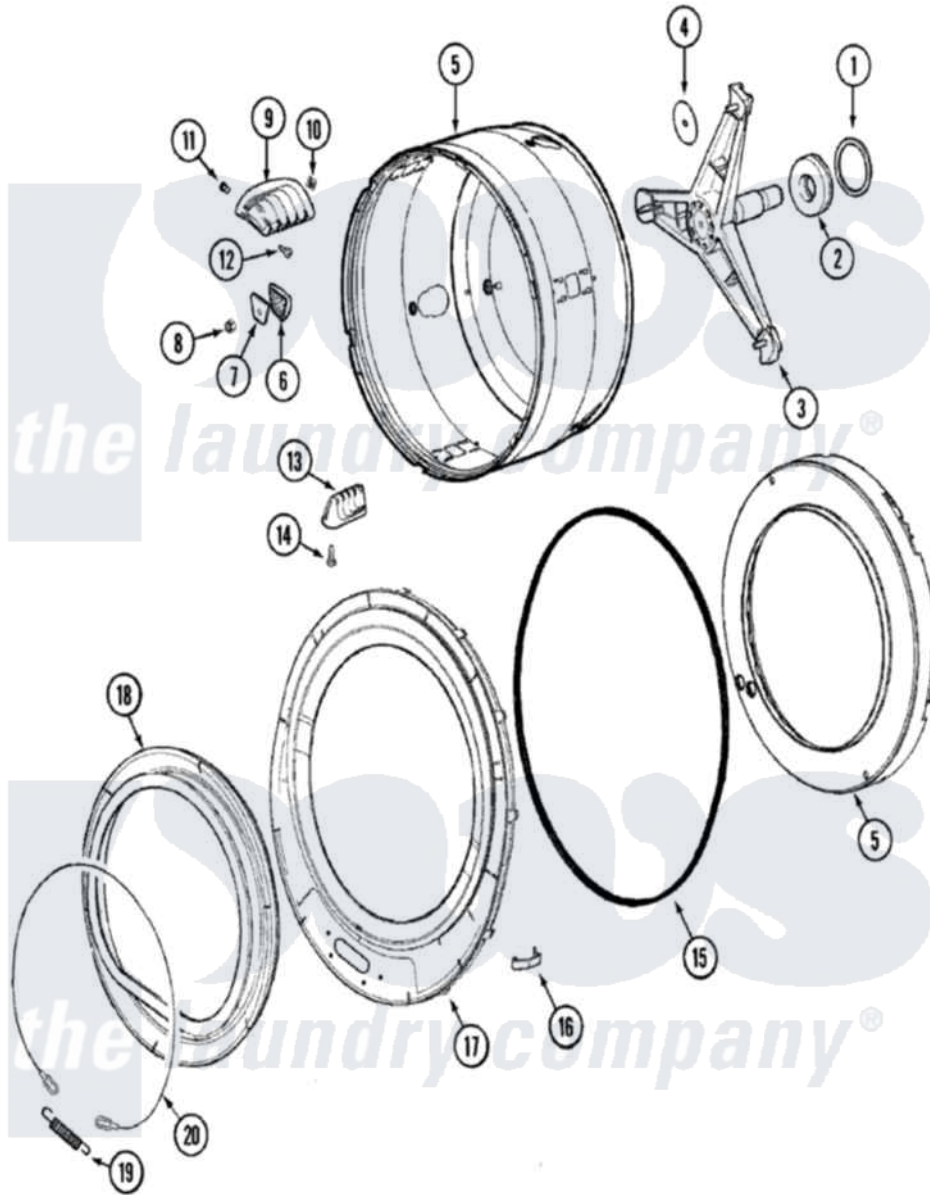

# Maytag MAH3000AGW 09 - SPINNER ASSEMBLY & OUTER TUB COVER

Maytag Residential Maytag MAH3000AGW Washer Parts Parts Diagram 09 - SPINNER ASSEMBLY & OUTER TUB COVER

[Click on the part number to view part](#)

Item	Original Part Number	Replaced By	Status	Part Description
1	22002029	<a href="#">12002022</a>		Lip Seal Kit
2	12001478	<a href="#">12002022</a>		Lip Seal Kit
3	22002897	<a href="#">W10181639</a>		Support
"	22001994	<a href="#">W10181639</a>		Support
"	<a href="#">22002123</a>			Tube, Molykote
4	<a href="#">22002023</a>			Washer, Plastic
5	22002115	<a href="#">6-2717080</a>		Spinner As
6	22002021	<a href="#">22002482</a>		Washer, Profile
7	<a href="#">22002020</a>			Washer, Spinner Support
8	22002122	<a href="#">2207454</a>		Nut, Hex
9	<a href="#">22001985</a>			Baffle, Drip
10	<a href="#">22002009</a>			Grommet, Baffle
11	<a href="#">22001999</a>			Grommet, Baffle
12	22002325	<a href="#">22003556</a>		Screw, Baffle
13	<a href="#">22001986</a>			Baffle, Drip
14	<a href="#">22002059</a>			Screw, Baffle

15	<a href="#">22002077</a>		Seal, Tub Cover
16	<a href="#">22002050</a>		Clip, Tub To Cover
17	<a href="#">22003212</a>		Cover, Tub --W
"	22002238	<a href="#">22003212</a>	Cover, Tub --W
"	22002961	<a href="#">22003212</a>	Cover, Tub --W
18	<a href="#">22003074</a>		Guard, Hose
"	22001978	<a href="#">12002533</a>	Boot Kit
"	12001772	<a href="#">12002533</a>	Boot Kit
19	<a href="#">22002099</a>		Spring, Tub
20	<a href="#">22002327</a>		Wire, Boot Clamp