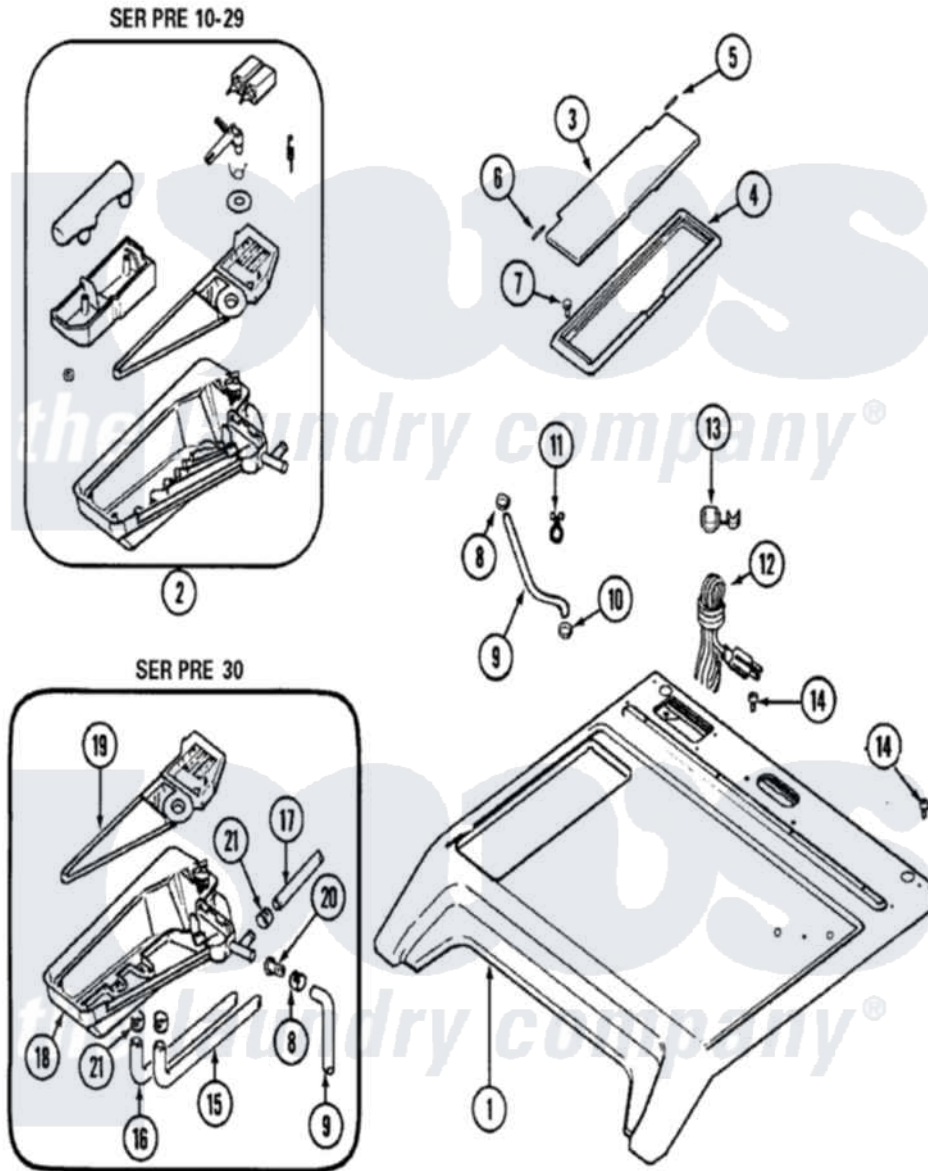

Maytag MAH3000AGW 10 - TOP

Maytag [Residential Maytag MAH3000AGW Washer Parts](#) Parts Diagram 10 - TOP
 Click on the part number to view part

Item	Original Part Number	Replaced By	Status	Part Description
1	22002116			Cover, Top
"	22003584	22004180		Cover, Top
2	22002266			Cap, Siphon
"	W10124350		Not Available	NOT REQUIRED PART OR SEE NOTE
"	22002265			Cup, Siphon
"	22002309		Not Available	CUP, TURBOCLEAN DETERGENT
"	22002264	22003462		Dispenser Assembly
3	22002288	22004481		Lid, Dispenser
4	22002290			Bezel, Dispenser
5	Y912678	6-912678		Pin- Hinge
6	Y912679			Pin, Hinge
7	22002060	400021-1		Screw
8	22002054	285655		Clamp, Hose
"	22002561	489503		Clamp
9	22002084			Hose, Shower

"	22002556		Screw, Baffle
10	201011	285655	Clamp, Hose
11	212276	W10116760	Screw
"	22002027	74007164	Lock- Purs
12	22003540		Cord, Power
"	22003480	22003882	Cord Lock
"	22003479	Not Available	CORD, POWER (EUROPE)
13	216183		Grommet, Cord Export
14	912365	3370225	Screw
15	22002551		Hose, Bleach
16	22002552		Hose, Fabric Softener----NA
17	22002553		Hose, Detergent
18	22002554	12001558	Dispenser Bottom With 4 Clamps
19	22002555		Flume, Dispenser
20	22001900		Preventer, Back Flow
21	205161	489503	Clamp