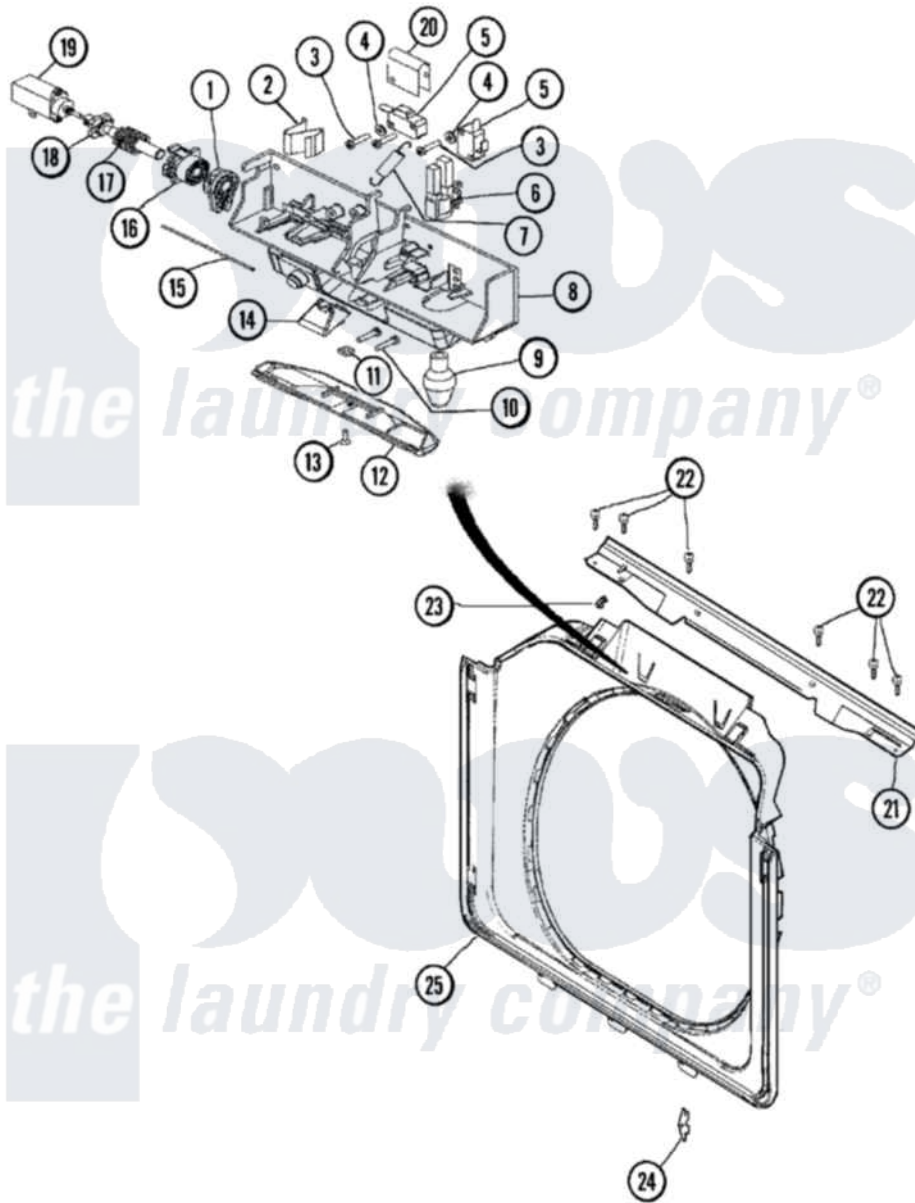

**Maytag MAH3000AWA 07 - DOOR SHROUD & LATCH ASSY.
(MAH3000AWQ)**

Maytag Residential Maytag MAH3000AWA Washer Parts Parts Diagram 07 - DOOR SHROUD & LATCH ASSY.
(MAH3000AWQ)

[Click on the part number to view part](#)

Item	Original Part Number	Replaced By	Status	Part Description
1	22003716			Rotating Gear, Latch
2	22003717			Spring, Latch
3	22001352			Screw, Check Switch
4	22002165			Washer, Door Lock Switch
5	22002162			Switch, Door Lock Spin Enable
6	22002433			Bulb Holder Assembly
7	22002158			Spring, Gear Return
8	22003067			Switch Holder Assembly
9	22002263			Lamp
10	22003719			Screw, Latch
11	22003720			Nut, Latch
12	22002434			Cover, Bulb
13	22002435	241877		Screw
14	22003055			Ramp, Door Hoop
15	22002164			Cable, Door

16	22003715	Sliding Gear, Latch
17	22003721	Spring, Axle / Latch
18	22003718	Axle, Latch
19	22002119	Motor, Wax
20	22004256	Shield
21	22002015	Support, Door Lock
22	22001995	Screw Note: Screw, Tumbler Front And Shroud
23	22002014	Clip, Harness To Support
24	22002612	12002113 Hinge Cove
25	22002665	Shroud ---NA