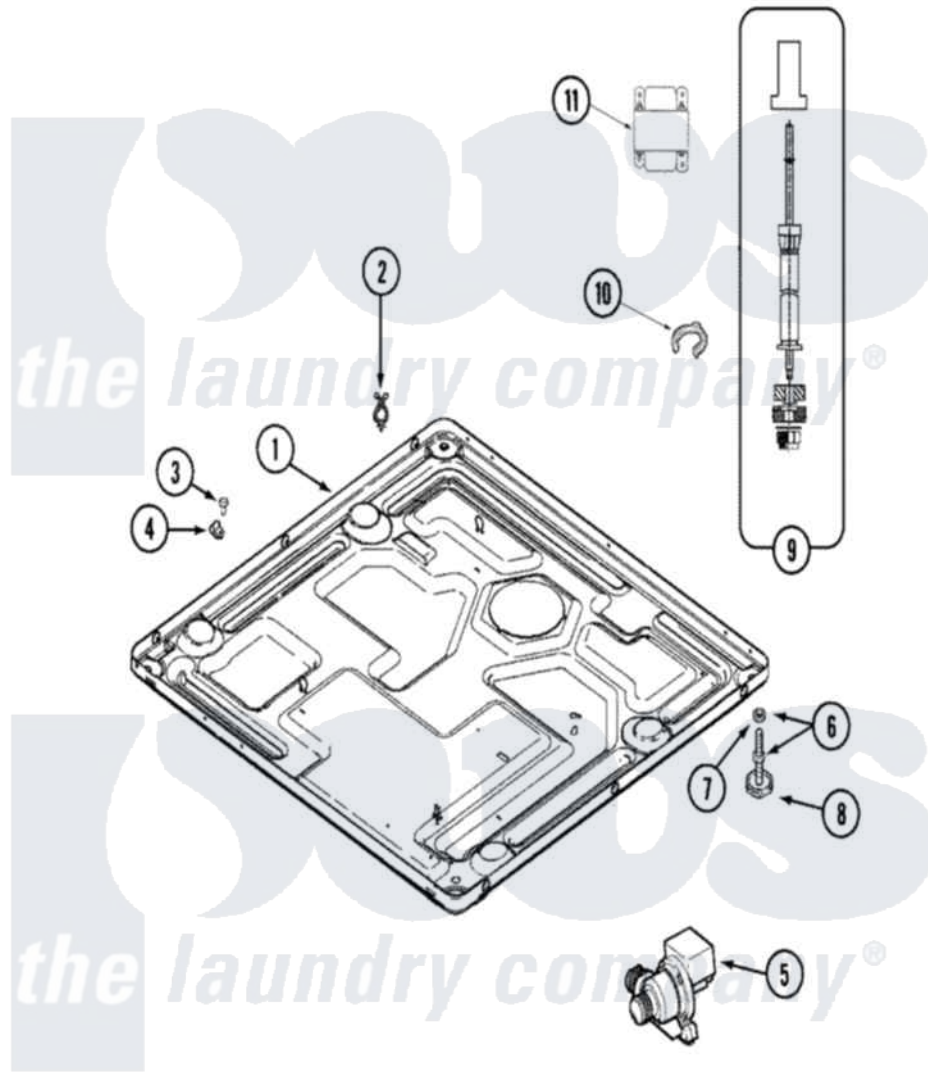

# Maytag MAH3000AWQ 01 - BASE (MAH3000AWQ)

Maytag [Residential Maytag MAH3000AWQ Washer Parts](#) Parts Diagram 01 - BASE (MAH3000AWQ)  
 Click on the part number to view part

| Item | Original Part Number     | Replaced By               | Status | Part Description               |
|------|--------------------------|---------------------------|--------|--------------------------------|
| 1    | 22002240                 | <a href="#">22003435</a>  |        | Base, Assembly                 |
| 2    | 315471                   | <a href="#">22003298</a>  |        | Retainer, Wire                 |
| 3    | 212276                   | <a href="#">W10116760</a> |        | Screw                          |
| 4    | <a href="#">22002014</a> |                           |        | Clip, Harness To Support       |
| 5    | 22001982                 | <a href="#">22003059</a>  |        | Pump, Drain                    |
| "    | <a href="#">25001012</a> |                           |        | Pump Isolator Bracket          |
| 6    | 22001915                 | <a href="#">22003544</a>  |        | Adjustable Leg W/Foot And Nut  |
| 7    | Y052740                  | <a href="#">62739</a>     |        | Nut, Lock                      |
| 8    | <a href="#">210684</a>   |                           |        | Foot, Adjustable Leg           |
| 9    | <a href="#">22001988</a> |                           |        | Strut Assembly-Rear            |
| "    | <a href="#">22002322</a> |                           |        | Isolator, Strut                |
| 10   | <a href="#">22003216</a> |                           |        | Motor Control Mounting Bracket |
| "    | 22002120                 | <a href="#">12002039</a>  |        | Neptune Motor Conversion Kit   |
| 11   | <a href="#">22002471</a> |                           |        | Wire Harness, Motor Control    |
| 12   | 212276                   | <a href="#">W10116760</a> |        | Screw                          |