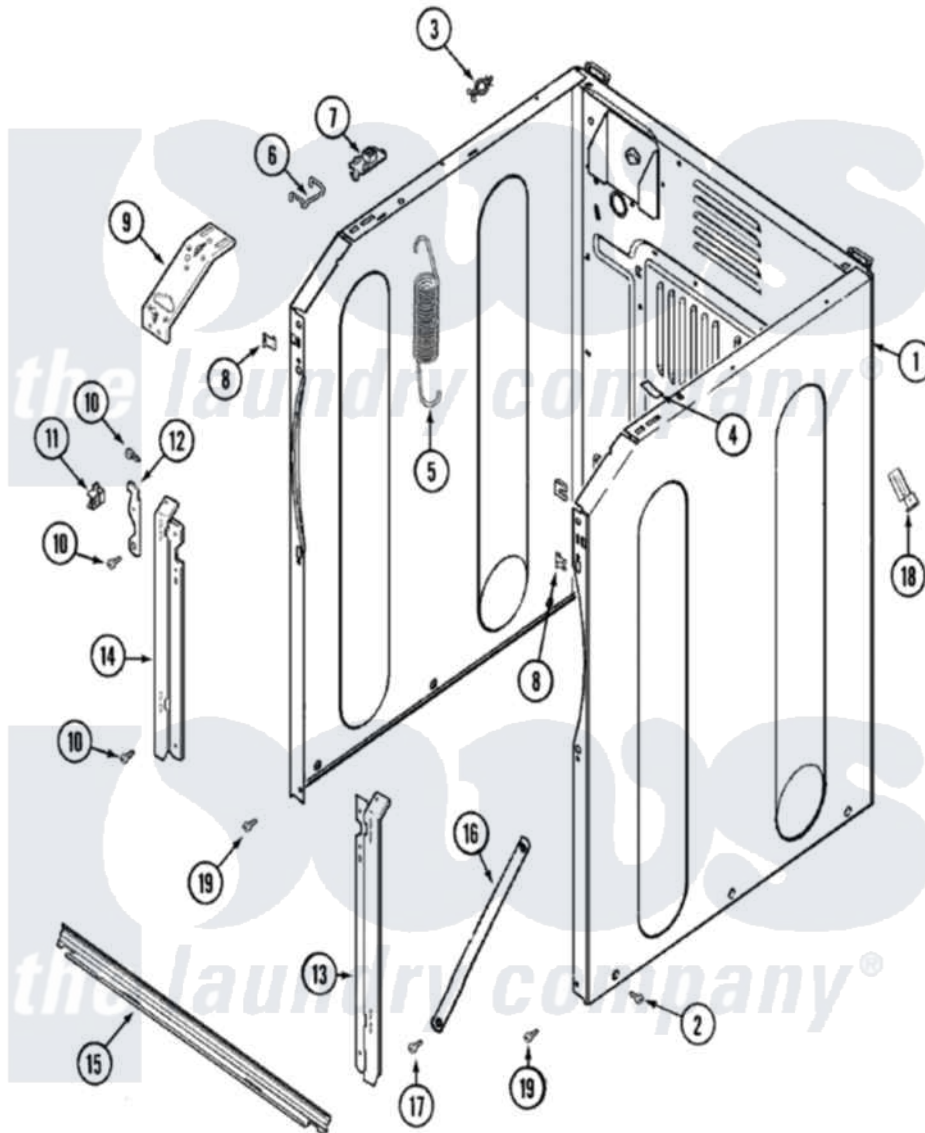

Maytag MAH3000AWQ 02 - CABINET-FRONT (MAH3000AWQ)

Maytag Residential Maytag MAH3000AWQ Washer Parts Parts Diagram 02 - CABINET-FRONT (MAH3000AWQ)
 Click on the part number to view part

Item	Original Part Number	Replaced By	Status	Part Description
1	22002659	22003640		Cabinet Assembly
"	22002293	22003511		Insulation
2	33001827		Not Available	BRACKET, CABINET HINGE
"	22002013			Stop, Shipping
3	315471	22003298		Retainer, Wire
4	33001836			Strap, Top Cover Support
5	22002100			Spring
6	22002297			Support, Spring
7	22001997			Spacer, Top Cover
8	22002049			Clip Note: Clip, Front Panel
9	22002090			Brace, Corner
"	22002292			Brace, Corner
10	22001995			Screw Note: Screw, Tumbler Front And Shroud
11	22002001			Support, Hinge
12	22002247	33002597		Hook, Security
13	22002034	22003224		Bracket, Shroud

14	22002035	22002985	Bracket, Shroud
15	22001993		Bridge, Shroud Support
16	22002259	22002767	Brace, Cross
17	22001995		Screw Note: Screw, Tumbler Front And Shroud
18	22002178		Bracket, Air Dome Hose
"	22001996	3370225	Screw
19	22001995		Screw Note: Screw, Tumbler Front And Shroud
20	213007		Xfor Cabinet See Cabinet, Back