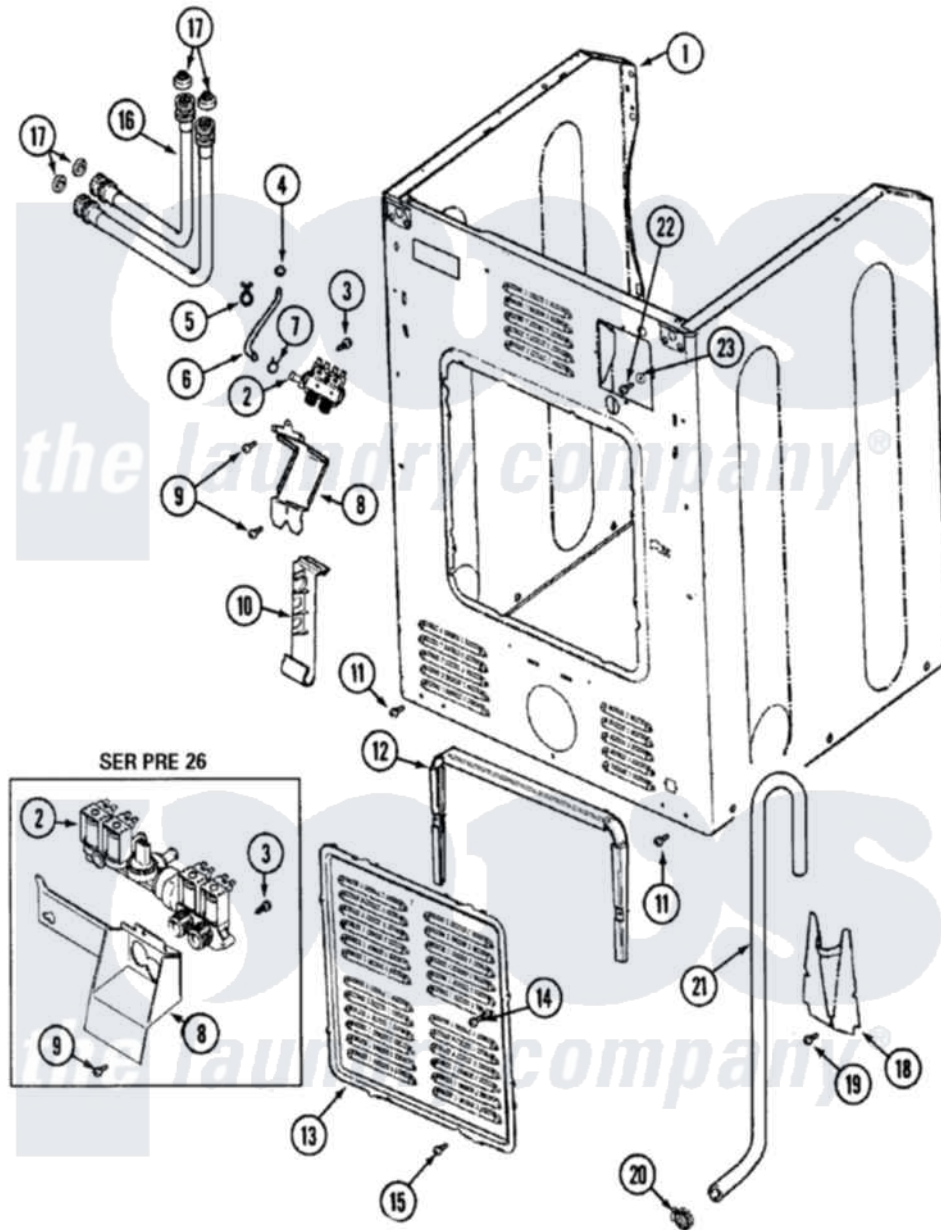

Maytag MAH3000AWQ 03 - CABINET-REAR (MAH3000AWQ)

Maytag Residential Maytag MAH3000AWQ Washer Parts Parts Diagram 03 - CABINET-REAR (MAH3000AWQ)
 Click on the part number to view part

Item	Original Part Number	Replaced By	Status	Part Description
1	22002659	22003640		Cabinet Assembly
"	22002445		Not Available	LABEL, SAFETY
"	22002444			LABEL, ENERGY
2	205161	489503		Clamp
"	22002558			Valve, Water
3	22002436			Screw, Water Valve Bracket
4	22002054	285655		Clamp, Hose
5	22002027	74007164		Lock- Purs
6	22002179	8539404		Tie-Wire
"	22002296			Hose, Injector
7	216169	596669		Clamp, Manifold
8	33002212			Bracket, Water Valve
9	22001996	3370225		Screw
10	22002076	33002213		Rack, Hose
11	22001995			Screw Note: Screw, Tumbler Front And Shroud
12	22002022			Spacer, Access Panel

13	22002092		Panel, Access
14	22002295	67006908	Screw, Ice Rack
15	22001996	3370225	Screw
16	22002229	22002960	Strainer, Washer Inlet
"	202860		Inlet Hose Assembly
17	Y013783		Washer, Inlet Hose
18	22002093	22002704	Cover, Drain Hose
19	22001995		Screw Note: Screw, Tumbler Front And Shroud
20	22001984	285655	Clamp, Hose
21	22002085	12001807	Drain Hose Kit
22	33001245		Screw---NA
23	313363	Not Available	WASHER
24	12001429	12001674	Drain Hose