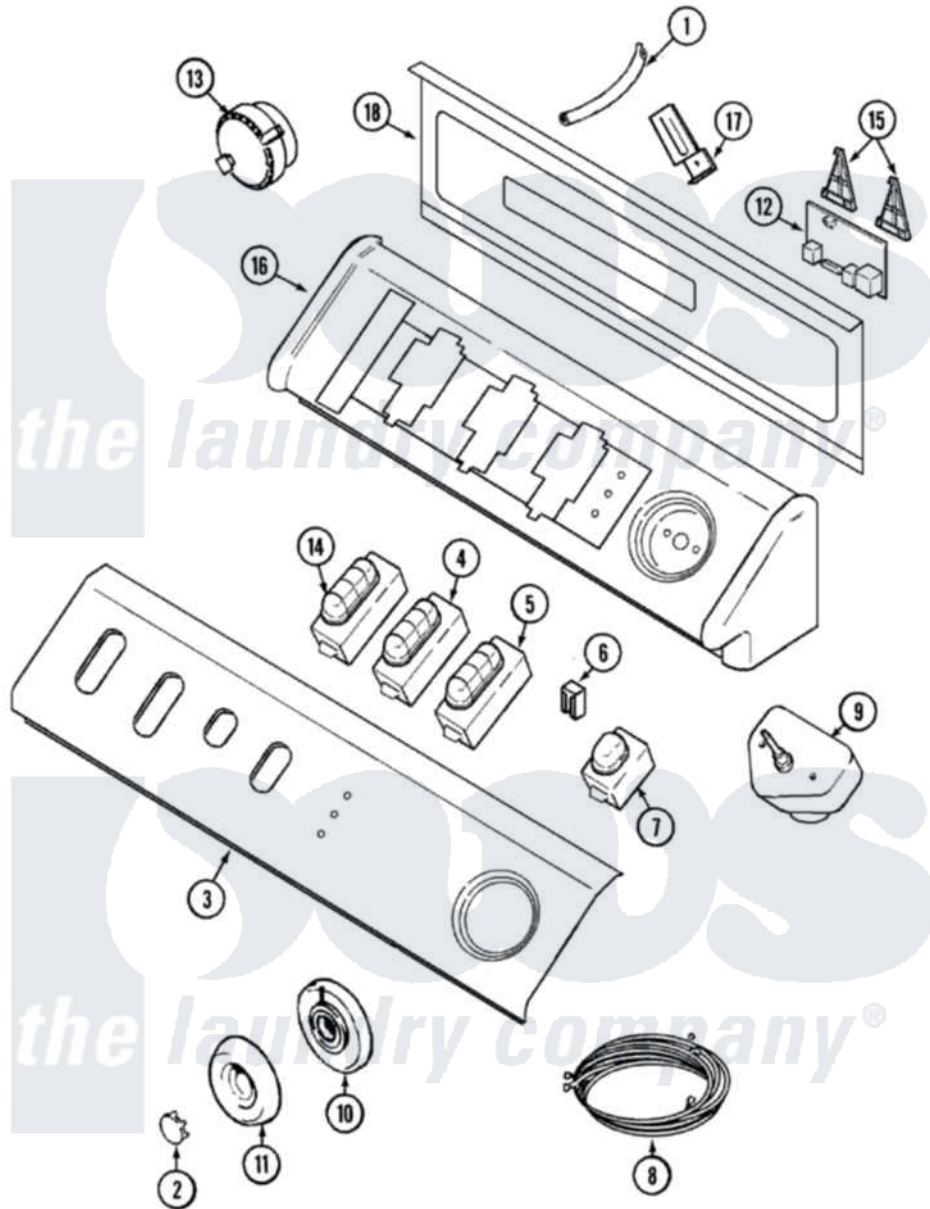

Maytag MAH3000AWQ 04 - CONTROL PANEL (MAH3000AWQ)

Maytag Residential Maytag MAH3000AWQ Washer Parts Parts Diagram 04 - CONTROL PANEL (MAH3000AWQ)
 Click on the part number to view part

Item	Original Part Number	Replaced By	Status	Part Description
1	22002010			Hose, Pressure Switch
2	33002347			Timer Knob Insert/Cap
3	22002611		Not Available	PANEL, CONTROL (BSQ)
4	22002698	22003875		Button- SW
"	22002697			Button, Switch
"	22002601			Switch, 4 Position
5	22002603			Switch, Options
"	22002698	22003875		Button- SW
"	22002697			Button, Switch
6	22002281			Indicator Light
"	903115			Lock Light
7	22002605		Not Available	SWITCH, PUSH TO START (BSQ)
8	22002693	22002643		Wire Harness, Main
9	22002441			Timer
"	22001662	8534058		Screw
10	22002604		Not Available	BEZEL, TIMER DIAL (BSQ)

11	22001659		Timer Knob - Grey
12	912077		Locknut, Reader Harness
"	22002334	22002988	Control-Elec
"	22002287		Screw, Machine Control
13	22002048	22002921	Switch- Pr
14	22002697		Button, Switch
"	22002698	22003875	Button- SW
"	22002602	Not Available	SWITCH, FABRIC (BSQ)
15	22002284		Bracket
16	22001948		Lens, Indicator Light
17	22001996	3370225	Screw
"	22002178		Bracket, Air Dome Hose
"	22002345	Not Available	TIE, WIRE
18	22001996	3370225	Screw
"	33001806	Not Available	BACK, CONSOLE PANEL
"	Y22002339	8534058	Screw
19	22002298		Manual, Use And Care
"	22002299	Not Available	MANUAL, USE & CARE (FRENCH)
20	22002303	Not Available	VIDEO, U & C (BURGUNDY)