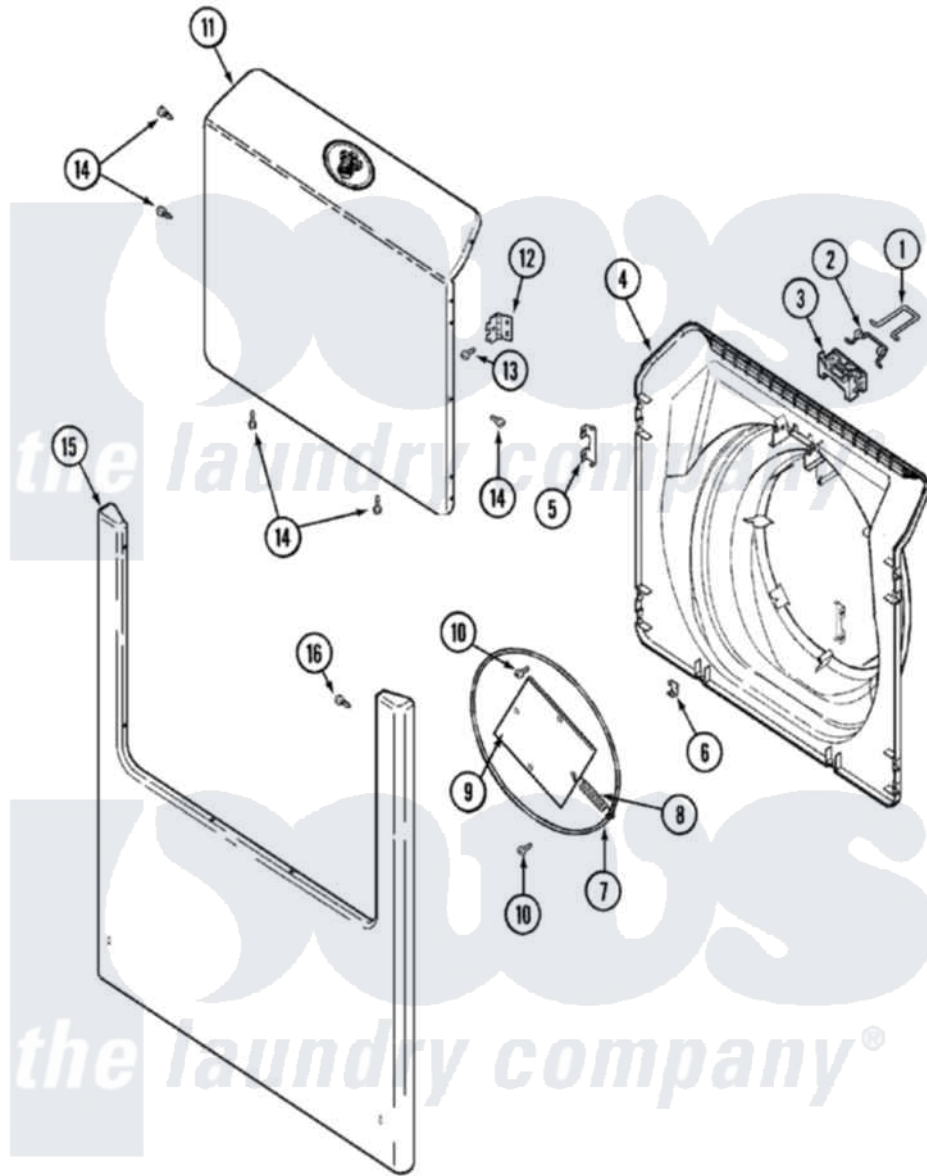

Maytag MAH3000AWQ 05 - DOOR & FRONT PANEL (MAH3000AWQ)

Maytag Residential Maytag MAH3000AWQ Washer Parts Parts Diagram 05 - DOOR & FRONT PANEL (MAH3000AWQ)
 Click on the part number to view part

Item	Original Part Number	Replaced By	Status	Part Description
1	22002002	22003222		Hoop, Lock
2	22002003			Spring, Latch
3	22002168			Support, Lock Hoop
4	22002615	22003085		Liner, Door Assembly W/Vent
5	22002038			Clip, Door
6	22002039			Clip, Door
7	22002104			Frame, Wire
8	22002356			Spring, Plate
9	22002094			Frame, Wire
10	22002007			Screw, Wire Frame
11	22001817			Sheet, Sound Damper
"	22002661			Panel, Door
12	22002612	12002113		Hinge Cove
"	22002000	22002798		Hinge, Door
13	22002062	98006631		Screw
14	33002351			Screw

15	22002239		Clip, Front Panel
"	22002305	22003512	Insulation, Cabinet
"	22002663		Not Available
"	22001995		PANEL, FRONT (BISQ)
16	22002244		Screw Note: Screw, Tumbler Front And Shroud
"	22002012		Clip, Grounding
			Screw, Hinge Note: Screw, Hinge Bracket