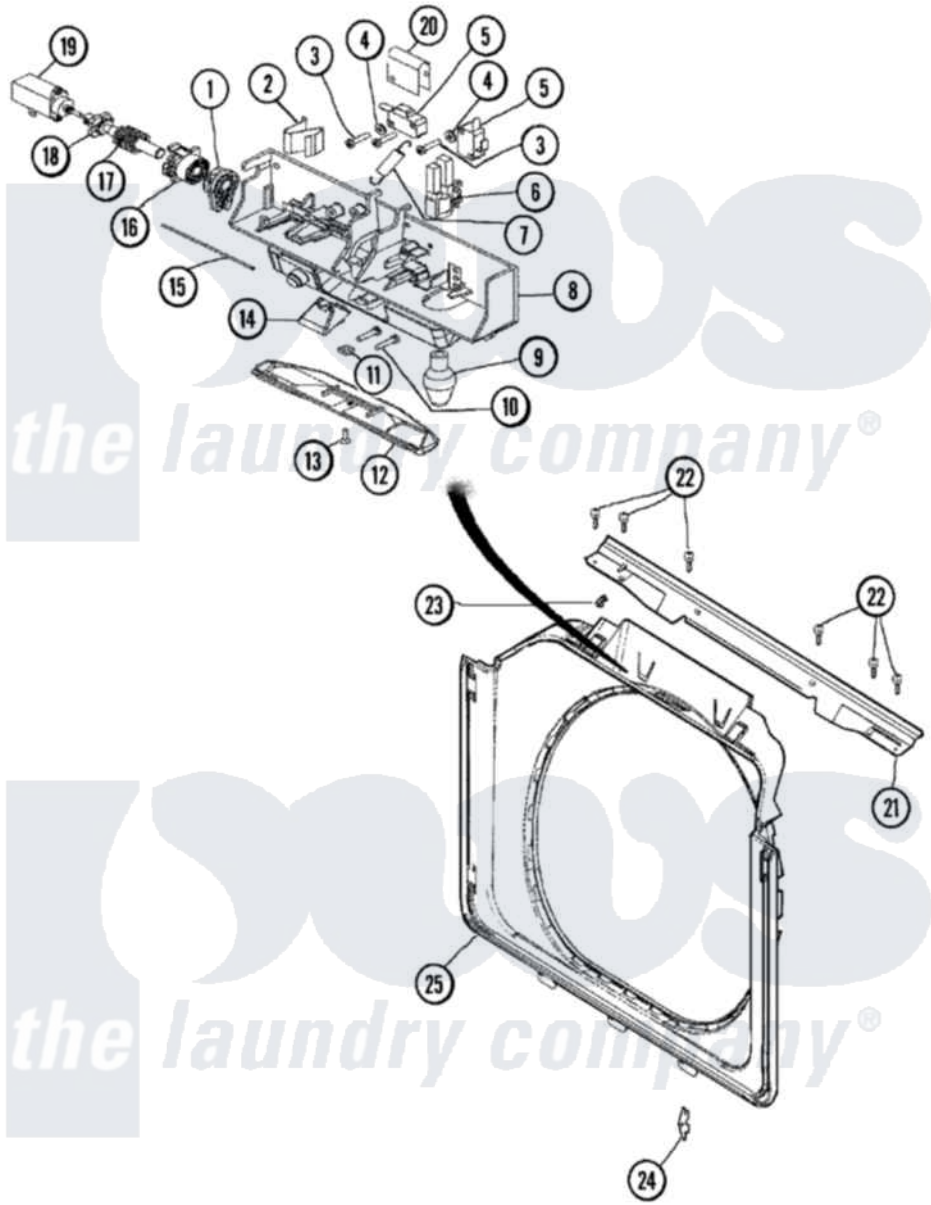

Maytag MAH3000AWQ 06 - DOOR SHROUD & DOOR LATCH ASSEMBLY

Maytag [Residential Maytag MAH3000AWQ Washer Parts](#) Parts Diagram 06 - DOOR SHROUD & DOOR LATCH ASSEMBLY

[Click on the part number to view part](#)

Item	Original Part Number	Replaced By	Status	Part Description
1	22003716			Rotating Gear, Latch
3	22001352			Screw, Check Switch
4	22002165			Washer, Door Lock Switch
5	22002162			Switch, Door Lock Spin Enable
6	22002433			Bulb Holder Assembly
7	22002158			Spring, Gear Return
8	22003067			Switch Holder Assembly
9	22002263			Lamp
10	22003719			Screw, Latch
11	22003720			Nut, Latch
12	22002434			Cover, Bulb
13	22002435	241877		Screw
14	22003055			Ramp, Door Hoop
15	22002164			Cable, Door
16	22003715			Sliding Gear, Latch
17	22003721			Spring, Axle / Latch

18	22003718	Axle, Latch
19	22002119	Motor, Wax
20	22004256	Shield
21	22002015	Support, Door Lock
22	22001995	Screw Note: Screw, Tumbler Front And Shroud
23	22002014	Clip, Harness To Support