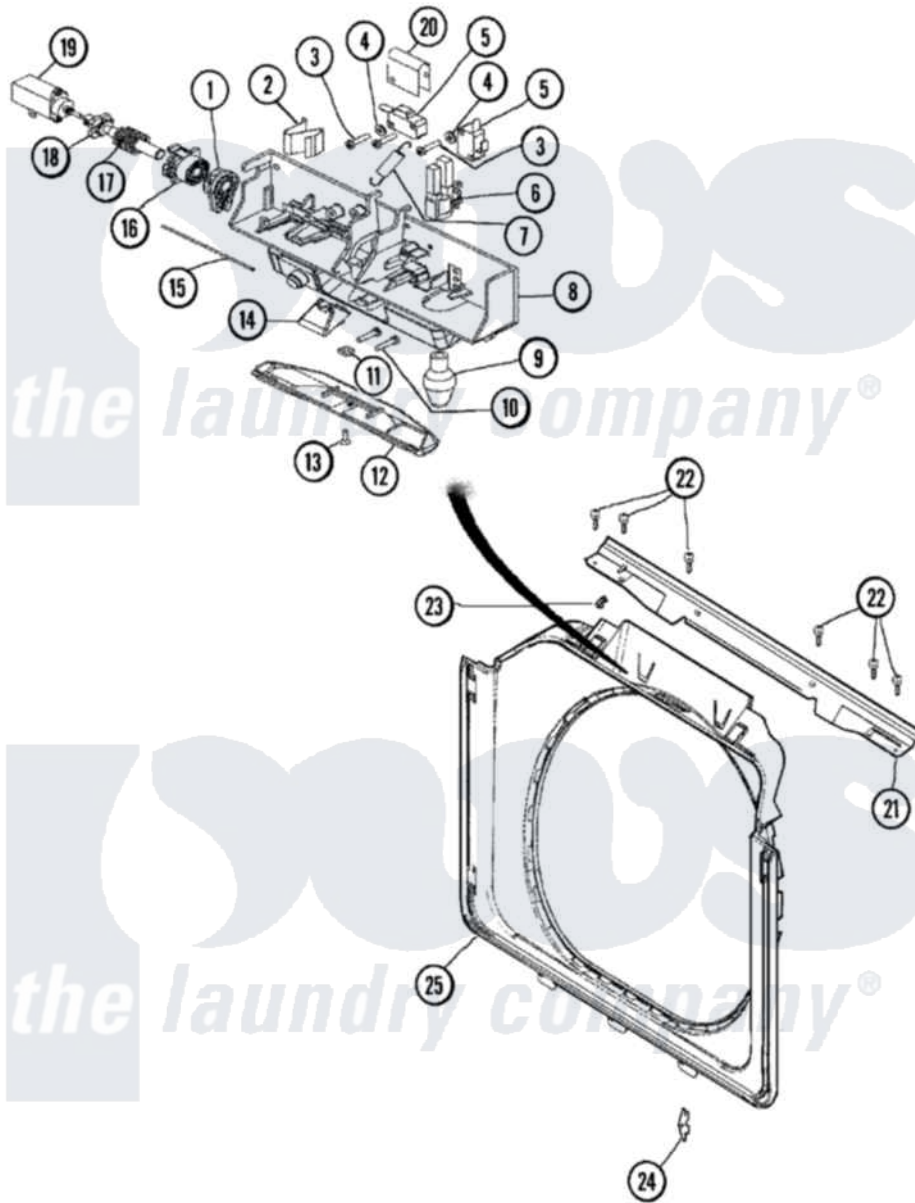

**Maytag MAH3000AWQ 07 - DOOR SHROUD & LATCH ASSY.  
(MAH3000AWQ)**

Maytag Residential Maytag MAH3000AWQ Washer Parts Parts Diagram 07 - DOOR SHROUD & LATCH ASSY.  
(MAH3000AWQ)

[Click on the part number to view part](#)

Item	Original Part Number	Replaced By	Status	Part Description
1	<a href="#">22003716</a>			Rotating Gear, Latch
2	<a href="#">22003717</a>			Spring, Latch
3	<a href="#">22001352</a>			Screw, Check Switch
4	<a href="#">22002165</a>			Washer, Door Lock Switch
5	<a href="#">22002162</a>			Switch, Door Lock Spin Enable
6	<a href="#">22002433</a>			Bulb Holder Assembly
7	<a href="#">22002158</a>			Spring, Gear Return
8	<a href="#">22003067</a>			Switch Holder Assembly
9	<a href="#">22002263</a>			Lamp
10	<a href="#">22003719</a>			Screw, Latch
11	<a href="#">22003720</a>			Nut, Latch
12	<a href="#">22002434</a>			Cover, Bulb
13	22002435	<a href="#">241877</a>		Screw
14	<a href="#">22003055</a>			Ramp, Door Hoop
15	<a href="#">22002164</a>			Cable, Door

16	<a href="#">22003715</a>	Sliding Gear, Latch
17	<a href="#">22003721</a>	Spring, Axle / Latch
18	<a href="#">22003718</a>	Axle, Latch
19	<a href="#">22002119</a>	Motor, Wax
20	<a href="#">22004256</a>	Shield
21	<a href="#">22002015</a>	Support, Door Lock
22	<a href="#">22001995</a>	Screw Note: Screw, Tumbler Front And Shroud
23	<a href="#">22002014</a>	Clip, Harness To Support