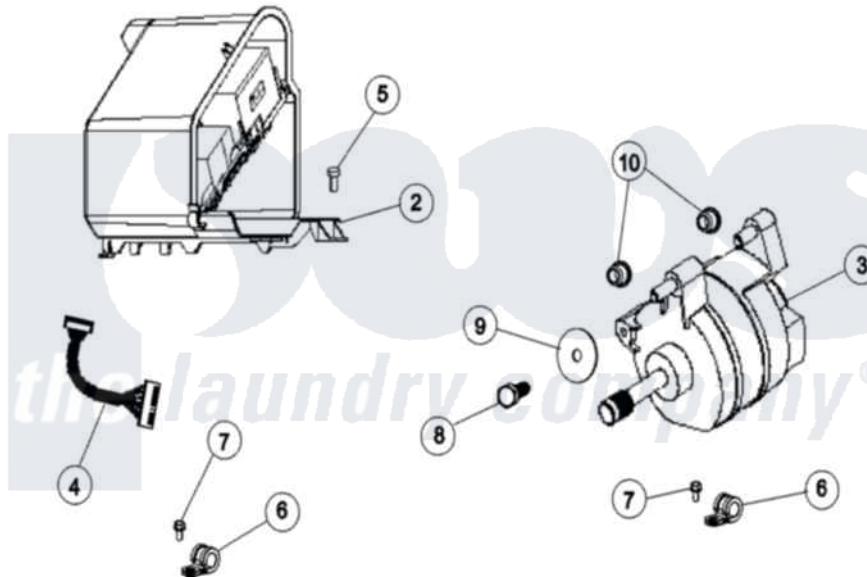

# Maytag MAH3000AWQ 08 - MOTOR & MOTOR CONTROL

1 USE FOR ITEM 2 PRIOR TO SERIES 88

ITEM 1 - KIT CONTAINS:

Maytag Residential Maytag MAH3000AWQ Washer Parts Parts Diagram 08 - MOTOR & MOTOR CONTROL  
Click on the part number to view part

Item	Original Part Number	Replaced By	Status	Part Description
1	<a href="#">12002039</a>			Neptune Motor Conversion Kit
2	<a href="#">12002039</a>			Neptune Motor Conversion Kit
"	<a href="#">22004046</a>			Control Assembly, Motor
3	<a href="#">22003856</a>			Motor, Variable Speed
"	<a href="#">22003856</a>			Motor, Variable Speed
"	22003442	<a href="#">12002039</a>		Neptune Motor Conversion Kit
4	22004047	<a href="#">22004212</a>		Motor Harness
"	<a href="#">22002471</a>			Wire Harness, Motor Control
"	22002172	<a href="#">22002471</a>		Wire Harness, Motor Control
5	212276	<a href="#">W10116760</a>		Screw
6	22002173	<a href="#">22002014</a>		Clip, Harness To Support
7	Y310632	<a href="#">1163839</a>		Screw
8	22002058	<a href="#">22003599</a>		Bolt- Moto
9	22002086	<a href="#">22002320</a>		Washer, Belt Tension Bolt
10	22002082	<a href="#">22003329</a>		Isolator, Motor