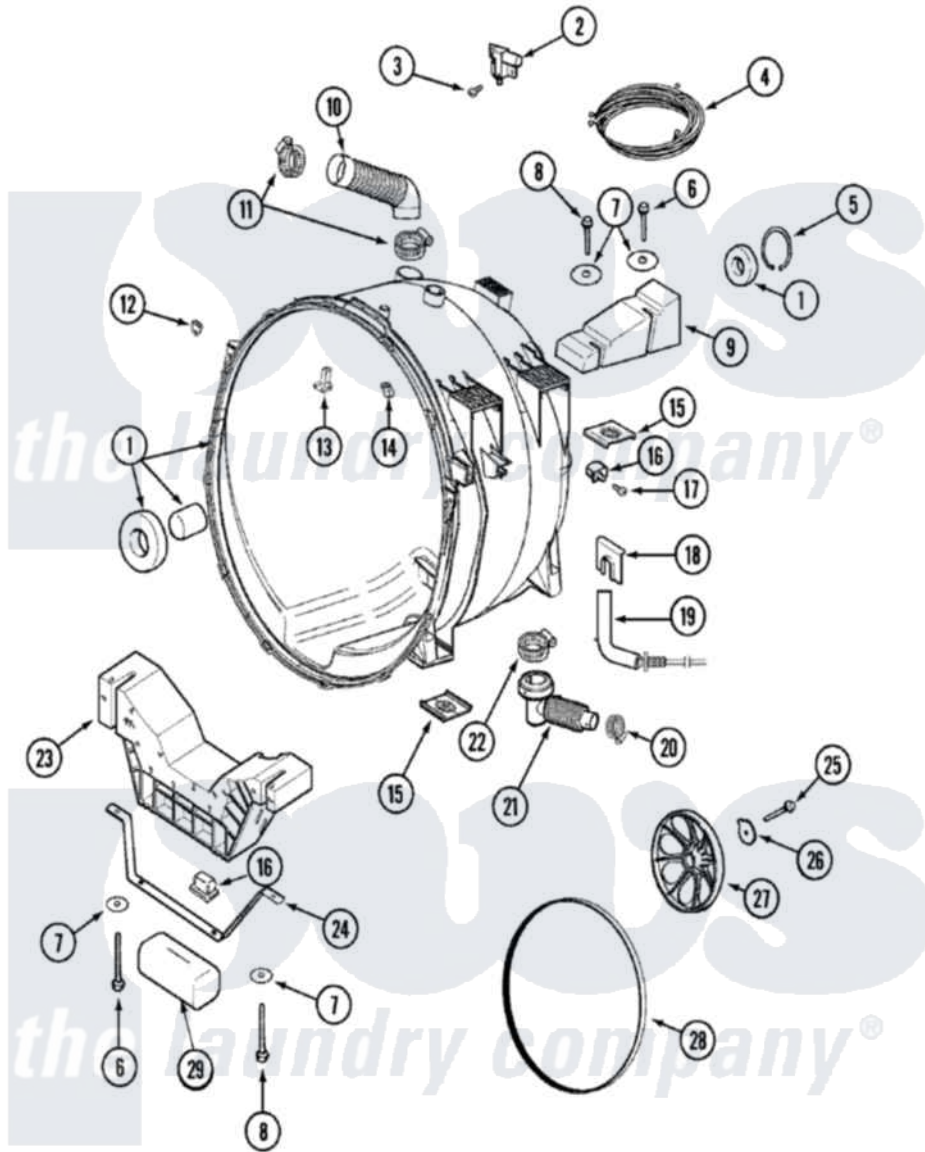

Maytag MAH3000AWQ 09 - OUTER TUB (MAH3000AWQ)

Maytag [Residential Maytag MAH3000AWQ Washer Parts](#) Parts Diagram 09 - OUTER TUB (MAH3000AWQ)
 Click on the part number to view part

Item	Original Part Number	Replaced By	Status	Part Description
1	22002154	22004465		Outer Tub Assembly, As Pack
2	22002045	22003302		Switch, Internal Unbalance
3	22002300	9740848		Screw, Mixing Valve Mounting
4	33002216	12001798		Kit-Harnes
5	22001981		Not Available	RING, RETAINING
6	22001991	22003615		Bolt, Double Sems 5-3/8
7	22002067		Not Available	WASHER, COUNTER BALANCE
8	22002056	22003616		Bolt, Double Sems 3-3/8
9	22002102			Weight, Counter Balance
10	22002083			Hose, Injector
11	22002052	616099		Clamp
12	22002103			Clip, U
13	22002004	22004310		Water Deflector
"	22002959	22004310		Water Deflector
14	22002006			Clip, Unbalance Switch Harness

"	22002583		Wire Wrap
15	22002065		Nut, Counter Balance
16	22002044		Switch, Tub Displacement
17	22002061	910187	Screw
18	22002051	Not Available	CLIP, AIR DOME RETAINING
19	22002010		Hose, Pressure Switch
"	22002345	Not Available	TIE, WIRE
20	22001984	285655	Clamp, Hose
21	22002081	22003262	Hose, Tub To Pump Outlet
22	22002053	696392	Hose Clamp
23	22002579	Not Available	WEIGHT ASSEMBLY (FRT)
24	22002008		Strap
25	22002057	22003937	Screw, Retaining Bolt
26	22002055	22003936	Washer
27	22001998	22002315	Pulley, Spinner
28	12001435	12001788	Kit, Belt And Isolator-W
29	22002011	Not Available	CUSHION