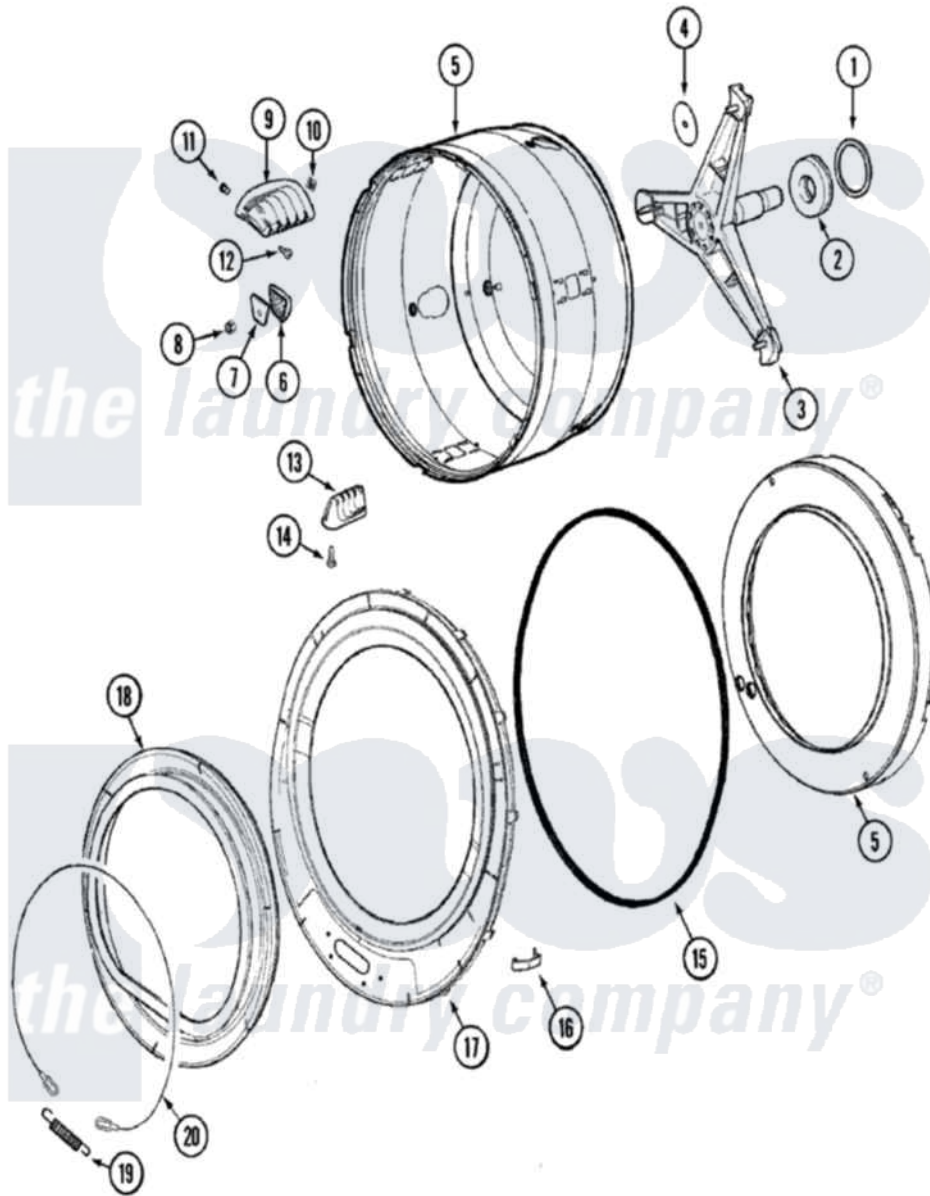

**Maytag MAH3000AWQ 10 - SPINNER ASSY/OUTER TUB COVER(MAH3000AWQ)**

Maytag Residential Maytag MAH3000AWQ Washer Parts Parts Diagram 10 - SPINNER ASSY/OUTER TUB COVER(MAH3000AWQ)

[Click on the part number to view part](#)

| Item | Original Part Number     | Replaced By               | Status | Part Description        |
|------|--------------------------|---------------------------|--------|-------------------------|
| 1    | 22002029                 | <a href="#">12002022</a>  |        | Lip Seal Kit            |
| 2    | 12001478                 | <a href="#">12002022</a>  |        | Lip Seal Kit            |
| 3    | 22001994                 | <a href="#">W10181639</a> |        | Support                 |
| "    | <a href="#">22002123</a> |                           |        | Tube, Molykote          |
| 4    | <a href="#">22002023</a> |                           |        | Washer, Plastic         |
| 5    | 22002115                 | <a href="#">6-2717080</a> |        | Spinner As              |
| 6    | 22002021                 | <a href="#">22002482</a>  |        | Washer, Profile         |
| 7    | <a href="#">22002020</a> |                           |        | Washer, Spinner Support |
| 8    | 22002122                 | <a href="#">2207454</a>   |        | Nut, Hex                |
| 9    | <a href="#">22001985</a> |                           |        | Baffle, Drip            |
| 10   | <a href="#">22002009</a> |                           |        | Grommet, Baffle         |
| 11   | <a href="#">22001999</a> |                           |        | Grommet, Baffle         |
| 12   | 22002325                 | <a href="#">22003556</a>  |        | Screw, Baffle           |
| 13   | <a href="#">22001986</a> |                           |        | Baffle, Drip            |
| 14   | <a href="#">22002059</a> |                           |        | Screw, Baffle           |