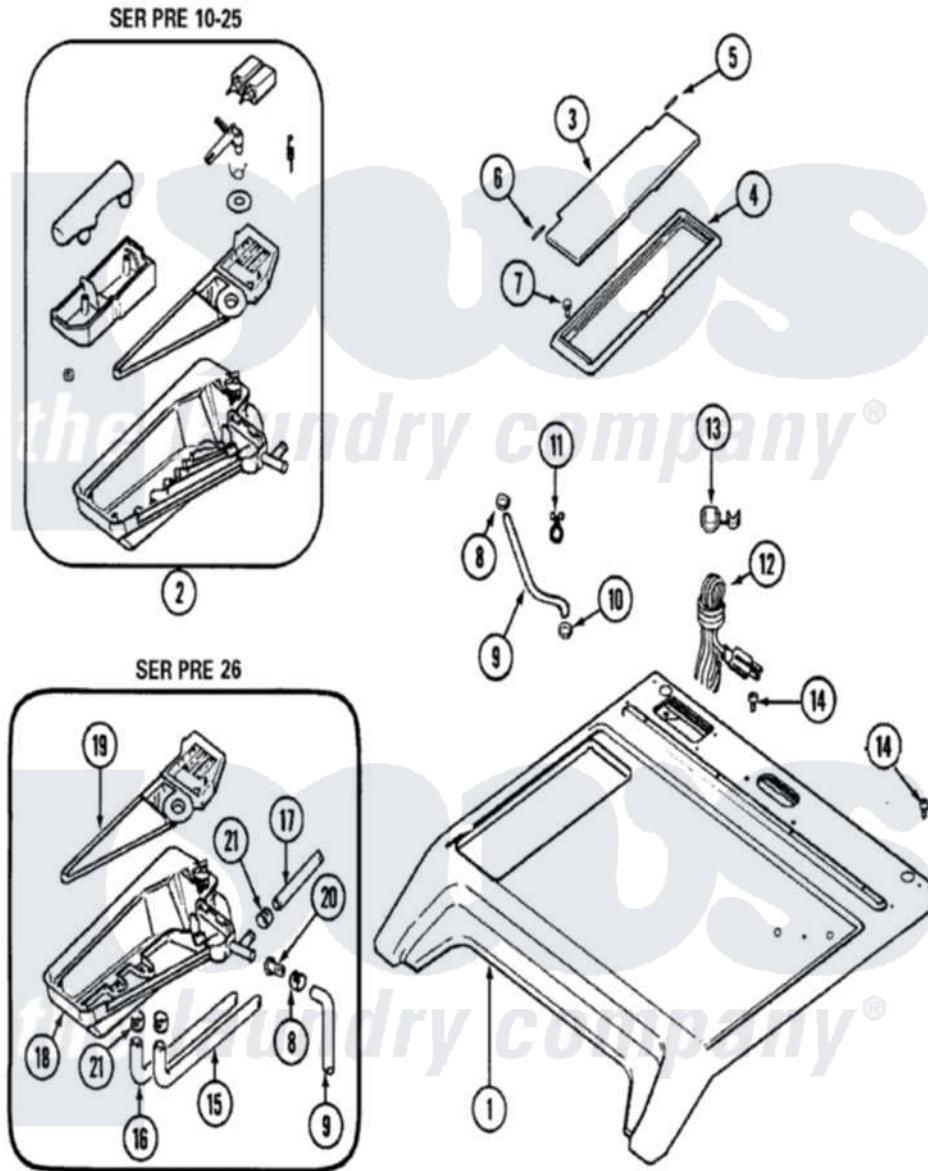

# Maytag MAH3000AWQ 11 - TOP (MAH3000AWQ)

Maytag Residential Maytag MAH3000AWQ Washer Parts Parts Diagram 11 - TOP (MAH3000AWQ)  
 Click on the part number to view part

Item	Original Part Number	Replaced By	Status	Part Description
1	<a href="#">22002662</a>			Cover, Top
2	22002264	<a href="#">22003462</a>		Dispenser Assembly
3	<a href="#">22002614</a>			Lid, Dispenser
4	<a href="#">22002613</a>			Bezel, Dispenser
5	Y912678	<a href="#">6-912678</a>		Pin- Hinge
6	<a href="#">Y912679</a>			Pin, Hinge
7	22002060	<a href="#">400021-1</a>		Screw
8	22002561	<a href="#">489503</a>		Clamp
9	<a href="#">22002556</a>			Screw, Baffle
10	201011	<a href="#">285655</a>		Clamp, Hose
11	22002027	<a href="#">74007164</a>		Lock- Purs
"	212276	<a href="#">W10116760</a>		Screw
12	22001178	<a href="#">22003062</a>		Cord, Power
13	<a href="#">211881</a>			Grommet, Cord Part Not Used- Gas Models Only
14	912365	<a href="#">3370225</a>		Screw
15	<a href="#">22002551</a>			Hose, Bleach

16	<a href="#">22002552</a>		Hose, Fabric Softener---NA
17	<a href="#">22002553</a>		Hose, Detergent
18	22002554	<a href="#">12001558</a>	Dispenser Bottom With 4 Clamps
19	<a href="#">22002555</a>		Flume, Dispenser
20	<a href="#">22001900</a>		Preventer, Back Flow