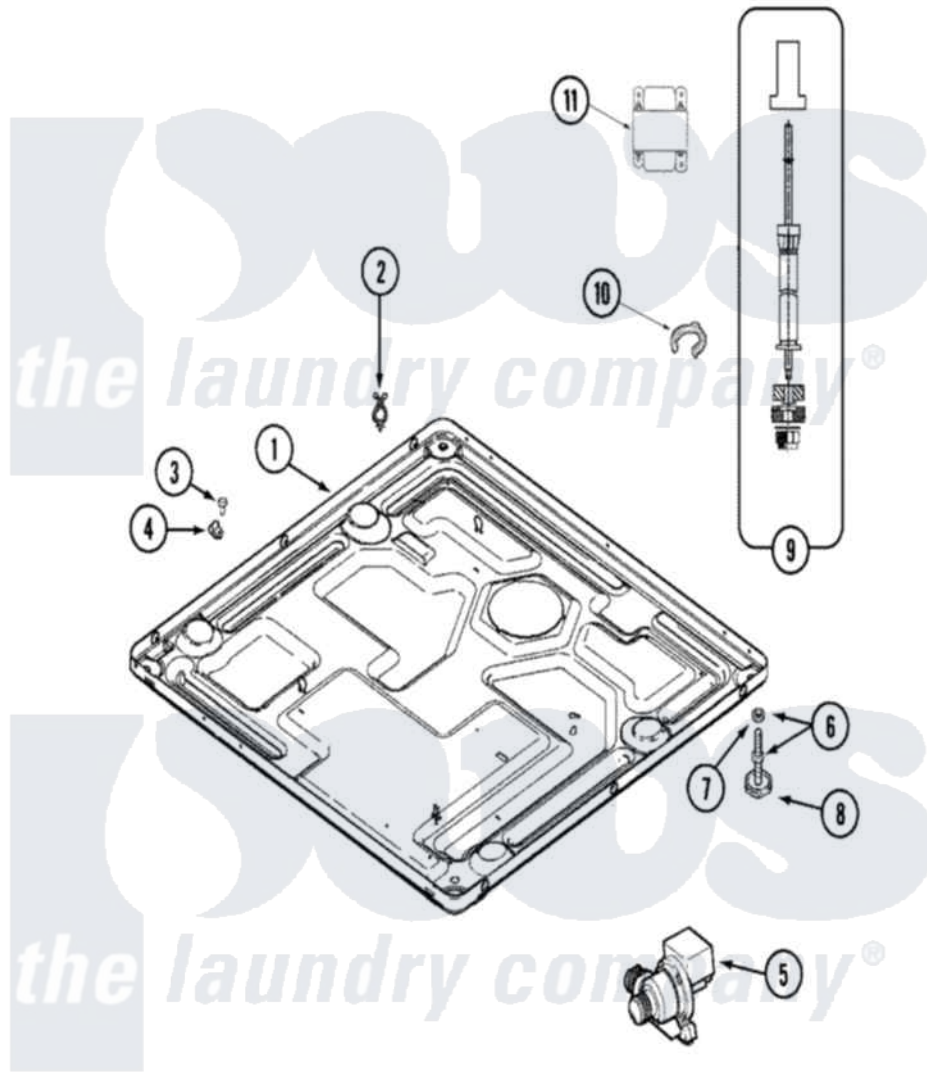

# Maytag MAH3000AWW 01 - BASE

Maytag [Residential Maytag MAH3000AWW Washer Parts](#) Parts Diagram 01 - BASE  
 Click on the part number to view part

Item	Original Part Number	Replaced By	Status	Part Description
1	22002240	<a href="#">22003435</a>		Base, Assembly
2	315471	<a href="#">22003298</a>		Retainer, Wire
3	212276	<a href="#">W10116760</a>		Screw
4	<a href="#">22002014</a>			Clip, Harness To Support
5	<a href="#">25001012</a>			Pump Isolator Bracket
"	22001982	<a href="#">22003059</a>		Pump, Drain
6	22001915	<a href="#">22003544</a>		Adjustable Leg W/Foot And Nut
7	Y052740	<a href="#">62739</a>		Nut, Lock
8	<a href="#">210684</a>			Foot, Adjustable Leg
9	<a href="#">22002322</a>			Isolator, Strut
"	<a href="#">22001988</a>			Strut Assembly-Rear
10	<a href="#">22003080</a>			Clip, Airdome Hose
11	<a href="#">22002307</a>			Switch, Strut Displacement
"	W10124350		Not Available	NOT REQUIRED PART OR SEE NOTE