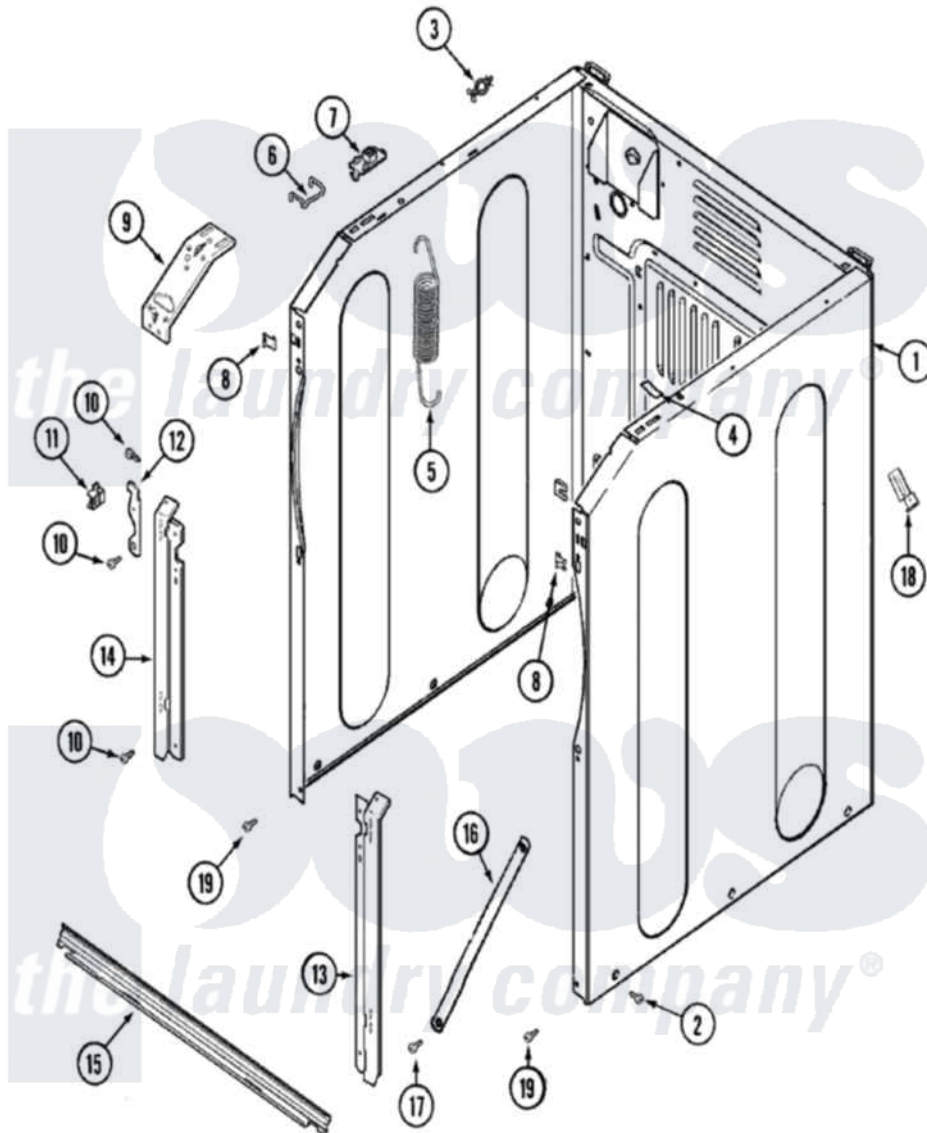

Maytag MAH3000AWW 02 - CABINET-FRONT

Maytag [Residential Maytag MAH3000AWW Washer Parts](#) Parts Diagram 02 - CABINET-FRONT
 Click on the part number to view part

Item	Original Part Number	Replaced By	Status	Part Description
1	22002548	22003639		Cabinet Assembly
"	22002293	22003511		Insulation
"	12001424	22003639		Cabinet Assembly
2	33001827		Not Available	BRACKET, CABINET HINGE
"	22002013			Stop, Shipping
3	315471	22003298		Retainer, Wire
4	33001836			Strap, Top Cover Support
5	22002100			Spring
6	22002297			Support, Spring
7	22001997			Spacer, Top Cover
8	22002049			Clip Note: Clip, Front Panel
9	22002090			Brace, Corner
"	22002292			Brace, Corner
10	22001995			Screw Note: Screw, Tumbler Front And Shroud
11	22002001			Support, Hinge
12	22002247	33002597		Hook, Security

13	22002034	22003224	Bracket, Shroud
14	22002035	22002985	Bracket, Shroud
15	22001993		Bridge, Shroud Support
16	22002259	22002767	Brace, Cross
17	22001995		Screw Note: Screw, Tumbler Front And Shroud
18	22002178		Bracket, Air Dome Hose
"	22001996	3370225	Screw
19	22001995		Screw Note: Screw, Tumbler Front And Shroud
20	213007		Xfor Cabinet See Cabinet, Back