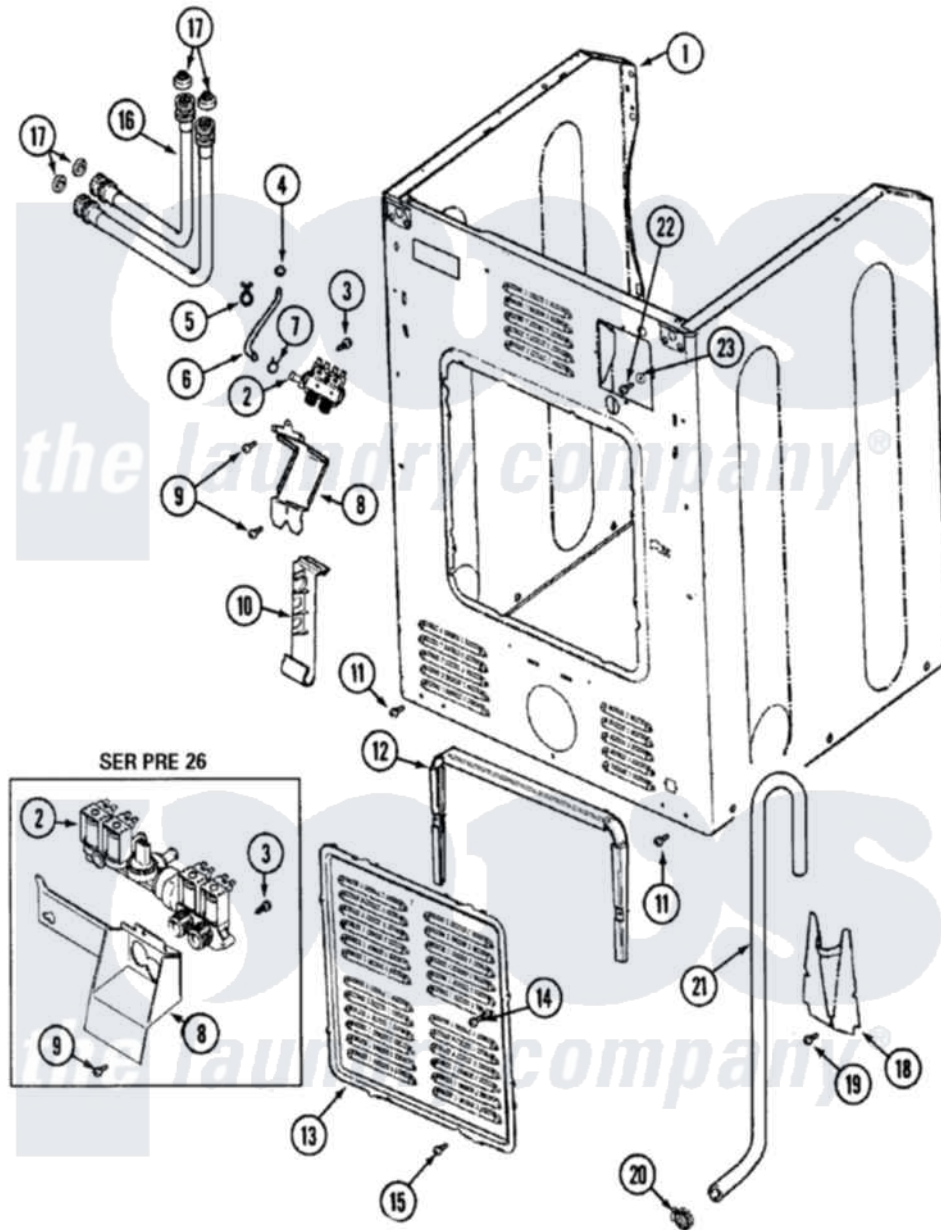

Maytag MAH3000AWW 03 - CABINET-REAR

Maytag [Residential Maytag MAH3000AWW Washer Parts](#) Parts Diagram 03 - CABINET-REAR
 Click on the part number to view part

Item	Original Part Number	Replaced By	Status	Part Description
1	12001424	22003639		Cabinet Assembly
"	22002548	22003639		Cabinet Assembly
"	22002445		Not Available	LABEL, SAFETY
"	22002444			LABEL, ENERGY
2	22002294			Valve, Water
"	205161	489503		Clamp
"	22002558			Valve, Water
3	Y313561			Screw----NA
"	22002436			Screw, Water Valve Bracket
4	22002054	285655		Clamp, Hose
5	22002027	74007164		Lock- Purs
6	22002179	8539404		Tie-Wire
"	22002296			Hose, Injector
7	216169	596669		Clamp, Manifold
8	33002212			Bracket, Water Valve
"	22002089	22002572		Bracket- W

9	22001996	3370225	Screw
10	22002076	33002213	Rack, Hose
11	22001995		Screw Note: Screw, Tumbler Front And Shroud
12	22002022		Spacer, Access Panel
13	22002092		Panel, Access
14	22002295	67006908	Screw, Ice Rack
15	22001996	3370225	Screw
16	22002229	22002960	Strainer, Washer Inlet
"	202860		Inlet Hose Assembly
17	Y013783		Washer, Inlet Hose
18	22002093	22002704	Cover, Drain Hose
19	22001995		Screw Note: Screw, Tumbler Front And Shroud
20	22001984	285655	Clamp, Hose
21	22002085	12001807	Drain Hose Kit
22	33001245		Screw---NA
23	313363	Not Available	WASHER
24	12001429	12001674	Drain Hose