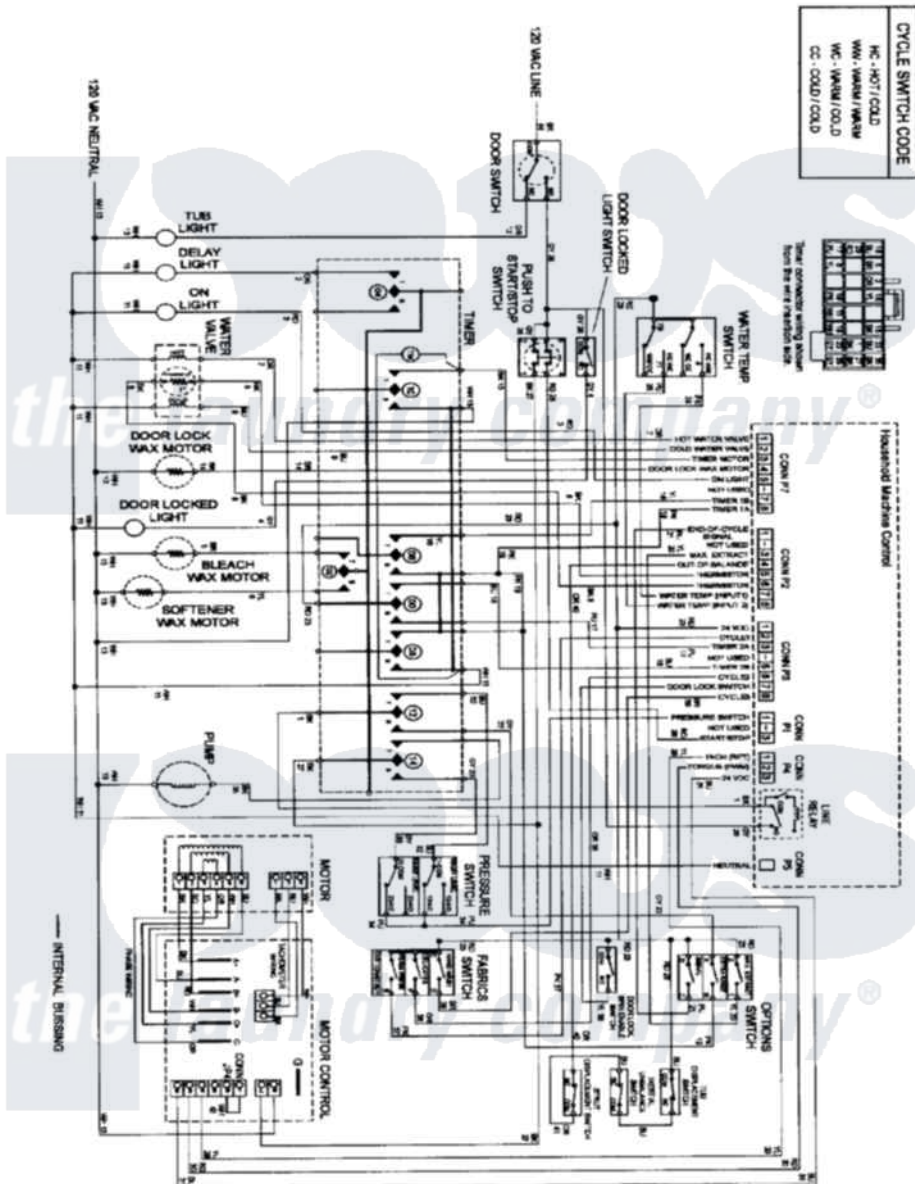

Maytag MAH3000AWW 12 - WIRING INFORMATION

Maytag [Residential Maytag MAH3000AWW Washer Parts](#) Parts Diagram 12 - WIRING INFORMATION
 Click on the part number to view part

Item	Original Part Number	Replaced By	Status	Part Description
NI	15002402		Not Available	WIRING INFORMATION