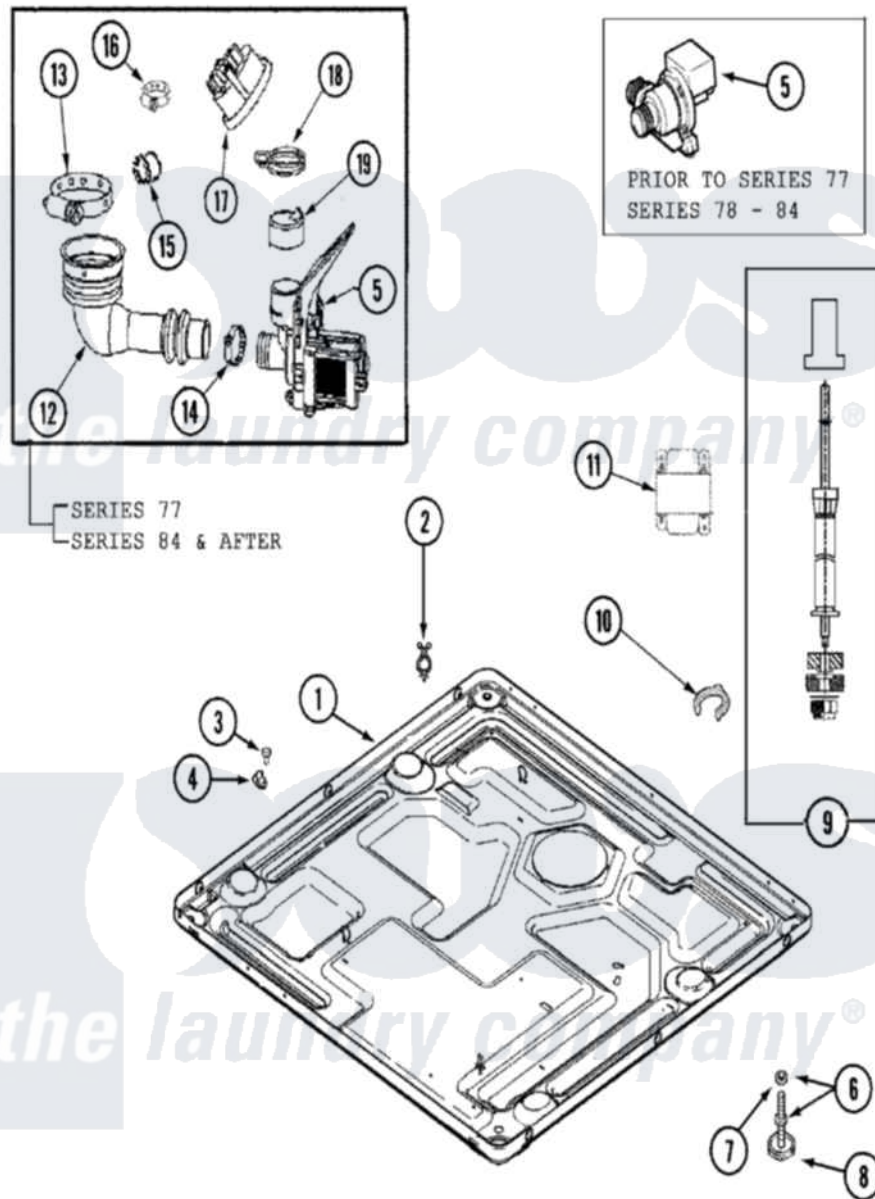

Maytag MAH3000BGW 01 - BASE

Maytag [Residential Maytag MAH3000BGW Washer Parts](#) Parts Diagram 01 - BASE
 Click on the part number to view part

Item	Original Part Number	Replaced By	Status	Part Description
1	22003580			Base, Assembly
"	22002240	22003435		Base, Assembly
"	22003605			Base Weld Assembly
2	22003298			Retainer, Wire
3	212276	W10116760		Screw
4	22002014			Clip, Harness To Support
5	22003709			Pump, Drain
"	22003709			Pump, Drain
"	22003635			Pump, High Torque
"	25001012			Pump Isolator Bracket
6	22003544			Adjustable Leg W/Foot And Nut
7	Y052740	62739		Nut, Lock
8	210684			Foot, Adjustable Leg
9	22001988			Strut Assembly-Rear
10	22003080			Clip, Airdome Hose
11	22003778			Transformer

"	33001882		Screw, Transformer Mounting
"	22002476	22003778	Transformer
"	22002477		Shield, Transformer
12	22003262		Hose, Tub To Pump Outlet
"	22003262		Hose, Tub To Pump Outlet
13	22002053	696392	Hose Clamp
"	22002053	696392	Hose Clamp
14	22001984	285655	Clamp, Hose
15	22003261		Plug, Outer Tub
"	22003261		Plug, Outer Tub
16	22003295	285655	Clamp, Hose
"	22003295	285655	Clamp, Hose
17	22003265	Not Available	BAG, PLASTIC W/DRAWSTRING
"	22003265	Not Available	BAG, PLASTIC W/DRAWSTRING
"	22003727		Pressure Switch, Pump Mounted
"	22003727		Pressure Switch, Pump Mounted
18	22002853	285655	Clamp, Hose
"	22002853	285655	Clamp, Hose
19	22003268		Cap, Rubber
"	22003268		Cap, Rubber