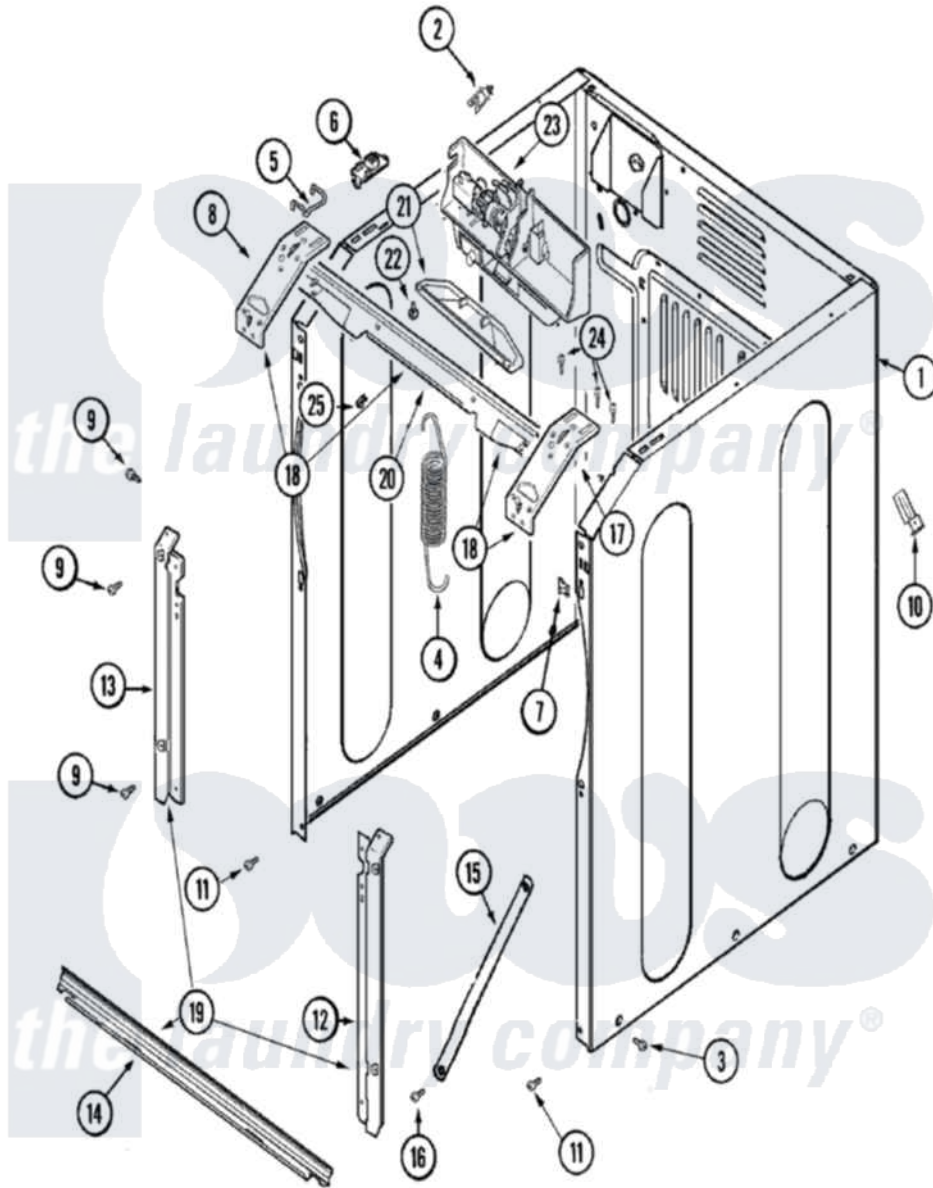

Maytag MAH3000BGW 02 - CABINET-FRONT

Maytag Residential Maytag MAH3000BGW Washer Parts Parts Diagram 02 - CABINET-FRONT
 Click on the part number to view part

Item	Original Part Number	Replaced By	Status	Part Description
1	22003582		Not Available	CABINET, ASSY. (WHT-AS PK)
"	22002548	22003639		Cabinet Assembly
"	22003511			Insulation
"	22002013			Stop, Shipping
"	22003639			Cabinet Assembly
2	22003298			Retainer, Wire
3	22003409	213007		Xfor Cabinet See Cabinet, Back
4	22002100			Spring
5	22002297			Support, Spring
6	22001997			Spacer, Top Cover
7	22002049			Clip Note: Clip, Front Panel
8	22003622			Brace, Corner
"	22002090			Brace, Corner
9	22001995			Screw Note: Screw, Tumbler Front And Shroud

10	22002925	3370225	Screw
"	22002178		Bracket, Air Dome Hose
11	22001995		Screw Note: Screw, Tumbler Front And Shroud
12	22003624		Bracket, Shroud Support
"	22002985		Bracket, Shroud
13	22003625		Bracket, Shroud Support
"	22003224		Bracket, Shroud
14	22003664		Support, Lower Shroud
15	22002259	22002767	Brace, Cross
16	22001995		Screw Note: Screw, Tumbler Front And Shroud
17	22003623		Brace, Corner
"	22002292		Brace, Corner
18	22003637		BRACE ASSEMBLY, TOP CROSS CONTAINS ITEMS 12 & 13
19	22003638	22003652	Shroud Support Assembly
20	22003908		Vapor Barrier
"	22003626		Support, Door Lock
"	22002015		Support, Door Lock
21	22002957		Cover, Latch Assembly
22	22002435	241877	Screw
23	22002119		Motor, Wax
"	22003463	Not Available	LATCH, ASSY. (EXPORT)
24	22001995		Screw Note: Screw, Tumbler Front And Shroud
25	22002014		Clip, Harness To Support
26	22002159		Gear, Sliding
27	22002160	Not Available	AXLE, LATCH
28	22002161		Spring, Axle
29	22002162		Switch, Door Lock Spin Enable
30	22002163		Switch, Door Latch
31	22002164		Cable, Door
32	22002007		Screw, Wire Frame