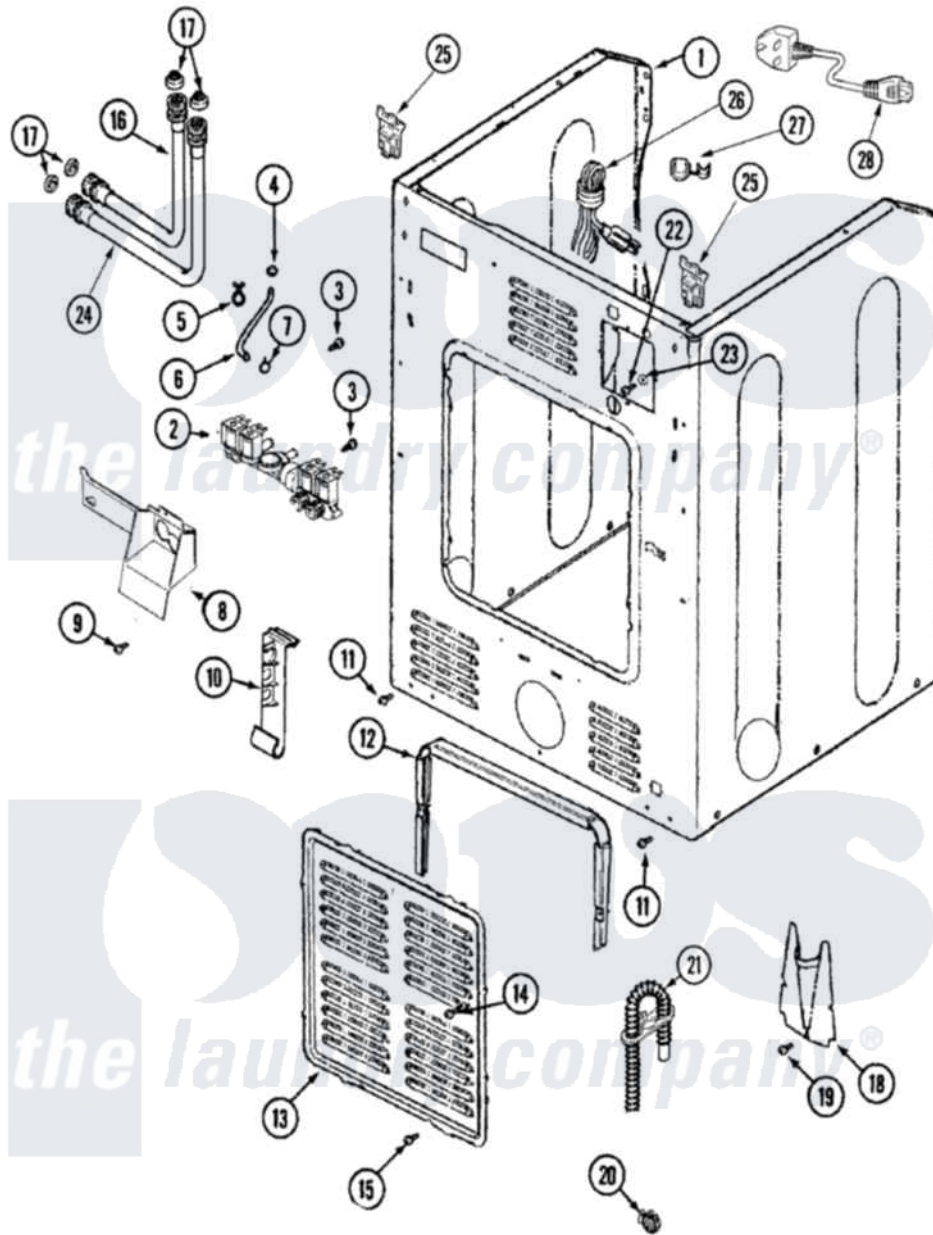

Maytag MAH3000BGW 03 - CABINET-REAR

Maytag [Residential Maytag MAH3000BGW Washer Parts](#) Parts Diagram 03 - CABINET-REAR
 Click on the part number to view part

Item	Original Part Number	Replaced By	Status	Part Description
1	22001995			Screw Note: Screw, Tumbler Front And Shroud
"	22002548	22003639		Cabinet Assembly
"	22003639			Cabinet Assembly
"	22002445		Not Available	LABEL, SAFETY
"	22003582		Not Available	CABINET, ASSY. (WHT-AS PK)
2	205161	489503		Clamp
"	22002903			Valve, Water
3	22002436			Screw, Water Valve Bracket
4	22003627	616099		Clamp
5	22002027	74007164		Lock- Purs
6	Y00000000		Not Available	SEE NOTE
"	22003628	8539404		Tie-Wire
"	22002083			Hose, Injector
7	22003627	616099		Clamp
8	33002212			Bracket, Water Valve

9	22002925	3370225	Screw
10	33002213		Rack, Hose
11	22001995		Screw Note: Screw, Tumbler Front And Shroud
12	22002022		Spacer, Access Panel
13	22002092		Panel, Access
14	22002295	67006908	Screw, Ice Rack
15	22002925	3370225	Screw
16	22002960		Strainer, Washer Inlet
"	35-3401		Inlet Hose Assembly
17	Y013783		Washer, Inlet Hose
18	22002704		Cover, Drain Hose
19	22001995		Screw Note: Screw, Tumbler Front And Shroud
20	22001984	285655	Clamp, Hose
21	12001659	12001807	Drain Hose Kit
"	22003319	12001807	Drain Hose Kit
"	22002892		Retainer, Drain Hose
"	22003628	8539404	Tie-Wire
22	33001245		Screw----NA
23	313363	Not Available	WASHER
24	35-3400		Inlet Hose Assembly
25	22003367	22004095	Hinge, Plastic
26	22003540		Cord, Power
27	216183		Grommet, Cord Export
28	22003541	22004404	Cord Adapter
"	22003543		Adapter 10 Amp
"	22003542		Adapter 10 Amp
29	22003480	22003882	Cord Lock