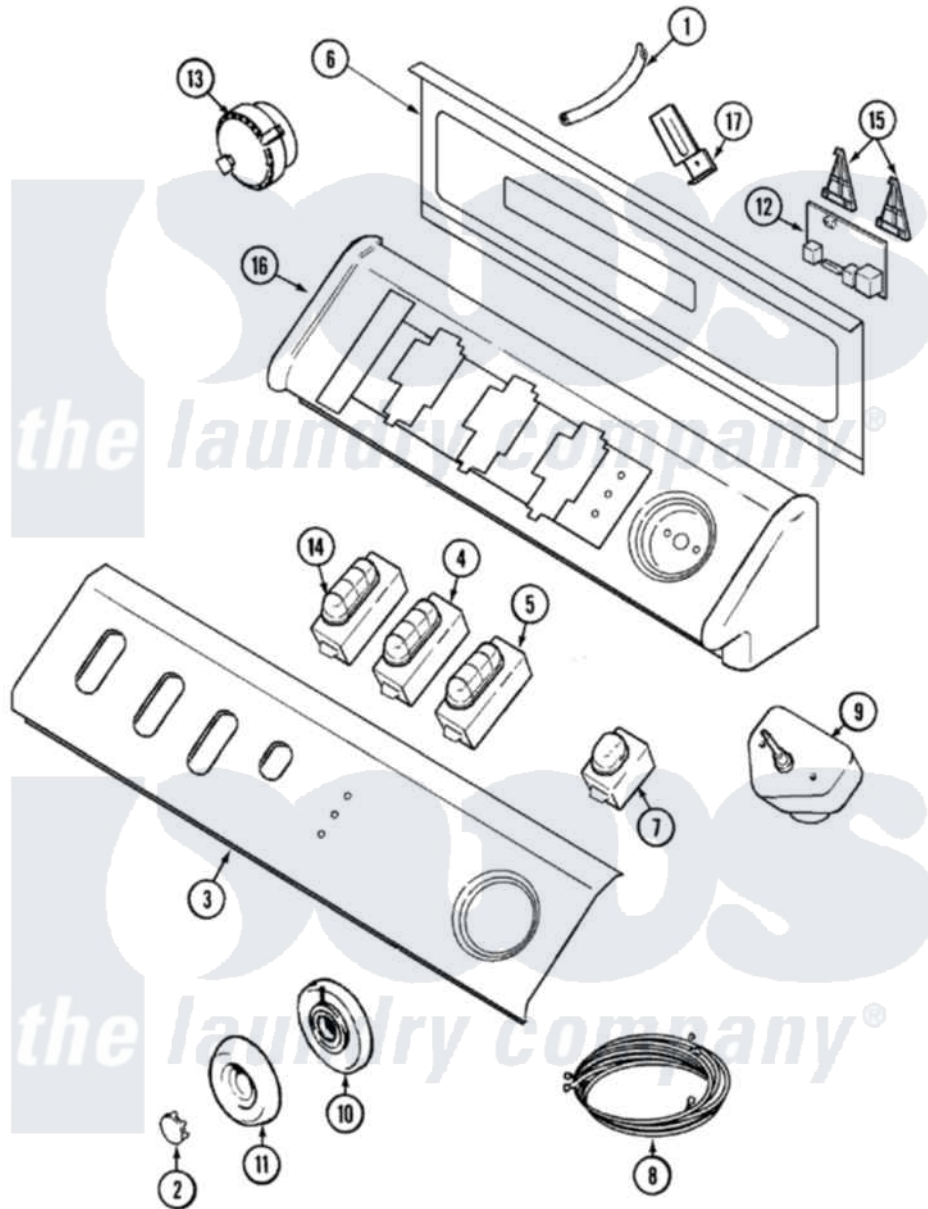

Maytag MAH3000BGW 04 - CONTROL PANEL

Maytag [Residential Maytag MAH3000BGW Washer Parts](#) Parts Diagram 04 - CONTROL PANEL
 Click on the part number to view part

Item	Original Part Number	Replaced By	Status	Part Description
1	22002010			Hose, Pressure Switch
2	22001664			Timer Knob Insert/Cap
3	22002275			Panel, Control
4	22003619			Switch, Temp. 4 Pos.
5	22003620			Switch, Options
6	22002925	3370225		Screw
"	Y22002339	8534058		Screw
"	22002529		Not Available	CONSOLE BACK PANEL
7	22002560			Switch, Push To Start
8	22002006			Clip, Unbalance Switch Harness
"	22002644			Wire Harness, Main
"	22003820			Wire Harness / Hh / Unbalance
"	22003836			Harness, Upper Sub Assembly, Venus
"	22003823			Wire Harness
"	22003823			Wire Harness

"	22003820		Wire Harness / Hh / Unbalance
9	Y22002339	8534058	Screw
"	22002992		Timer
10	22002282		Bezel, Timer Dial
11	22001659		Timer Knob - Grey
12	22002917		Board, Control
"	912077		Locknut, Reader Harness
"	22002287		Screw, Machine Control
13	22002994		Switch, Pressure
14	22003621		Switch, Fabric
15	22002284		Bracket
16	22002964	Not Available	CONSOLE (WHT)
17	22002925	3370225	Screw
"	22002178		Bracket, Air Dome Hose
18	22003708	Not Available	MANUAL, USE & CARE
19	16010061	Not Available	MANUAL KIT, SERVICE
20	22004082	Not Available	SEAL INSERTION TOOL