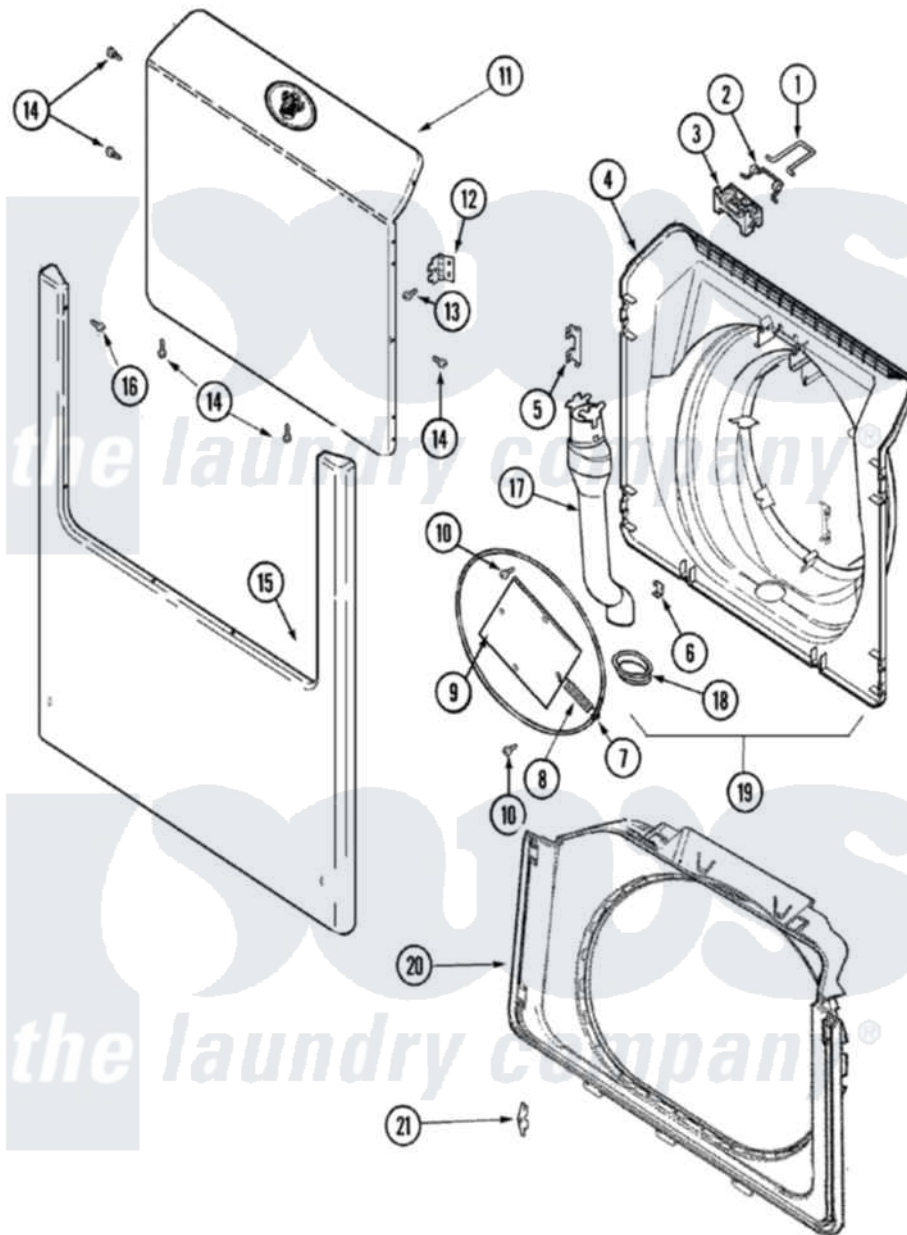

# Maytag MAH3000BGW 05 - DOOR & FRONT PANEL

Maytag Residential Maytag MAH3000BGW Washer Parts Parts Diagram 05 - DOOR & FRONT PANEL  
 Click on the part number to view part

Item	Original Part Number	Replaced By	Status	Part Description
1	<a href="#">22002443</a>			Label, Safety
"	<a href="#">22003908</a>			Vapor Barrier
"	<a href="#">22003222</a>			Hoop, Lock
2	<a href="#">22002003</a>			Spring, Latch
3	<a href="#">22002168</a>			Support, Lock Hoop
4	<a href="#">22003800</a>			Inner Door/Vented
"	22003076	<a href="#">22003083</a>		Liner, Door Assembly W/Vent
5	<a href="#">22002038</a>			Clip, Door
6	<a href="#">22002039</a>			Clip, Door
7	<a href="#">22002104</a>			Frame, Wire
8	<a href="#">22002356</a>			Spring, Plate
9	<a href="#">22002094</a>			Frame, Wire
10	<a href="#">22002007</a>			Screw, Wire Frame
11	33001748		Not Available	DOOR, OUTER (WHT)
"	<a href="#">22001817</a>			Sheet, Sound Damper
12	<a href="#">33001764</a>			Cover, Hinge Hole

"	<a href="#">33001787</a>		Screw, Hinge Note: Screw, Hinge Hole Cover
"	22002095	<a href="#">12001994</a>	Cover
"	<a href="#">22002798</a>		Hinge, Door
13	22002062	<a href="#">98006631</a>	Screw
14	<a href="#">22002063</a>		Screw No.8-18AB Wafer Head
15	<a href="#">22001995</a>		Screw Note: Screw, Tumbler Front And Shroud
"	22002241	<a href="#">22002836</a>	Panel, Front
"	<a href="#">22002239</a>		Clip, Front Panel
"	<a href="#">22003511</a>		Insulation
16	<a href="#">22002244</a>		Clip, Grounding
"	<a href="#">22002012</a>		Screw, Hinge Note: Screw, Hinge Bracket
17	22003576	<a href="#">22003850</a>	Vent Tube Assembly
18	<a href="#">22003075</a>		Grommet, Vent Tube
19	<a href="#">22003083</a>		Liner, Door Assembly W/Vent
20	<a href="#">22002234</a>		Shroud And Dispenser Hose
21	22002095	<a href="#">12001994</a>	Cover