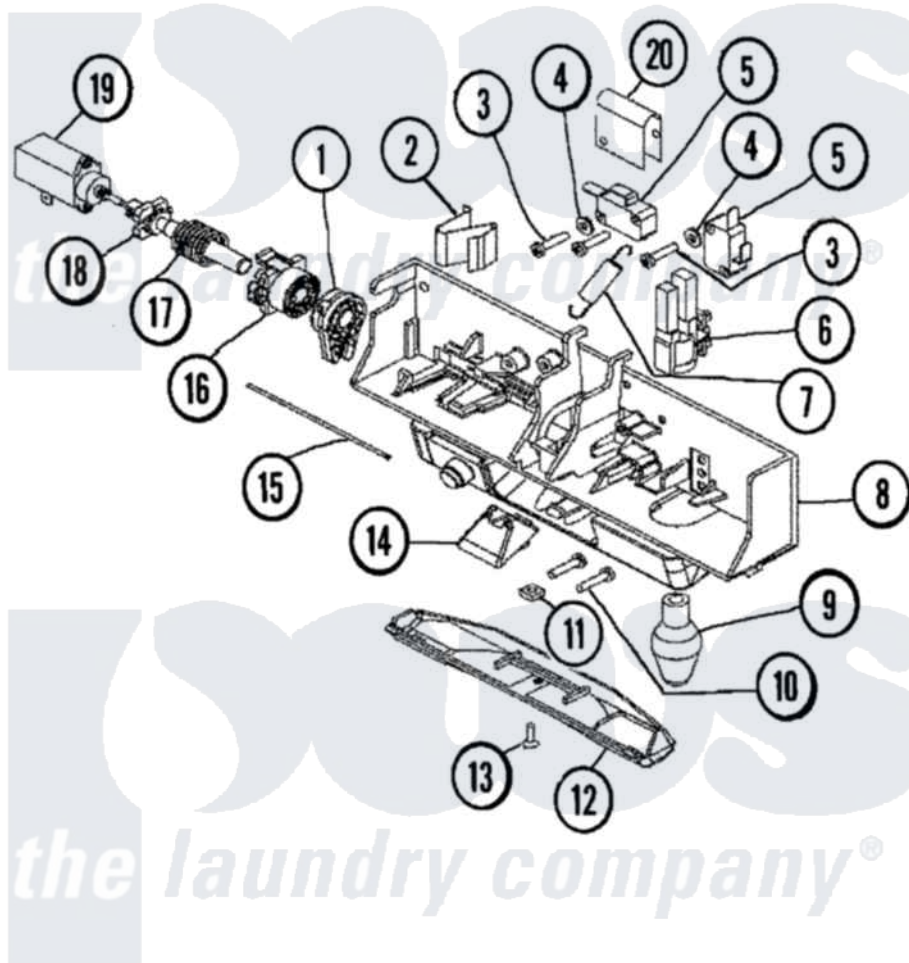

Maytag MAH3000BGW 06 - LATCH ASSEMBLY PARTS LIST

Maytag [Residential Maytag MAH3000BGW Washer Parts](#) Parts Diagram 06 - LATCH ASSEMBLY PARTS LIST
 Click on the part number to view part

Item	Original Part Number	Replaced By	Status	Part Description
1	22003716			Rotating Gear, Latch
2	22003717			Spring, Latch
3	22001352			Screw, Check Switch
4	22002165			Washer, Door Lock Switch
5	22002162			Switch, Door Lock Spin Enable
6	22002433			Bulb Holder Assembly
7	22002158			Spring, Gear Return
8	22003067			Switch Holder Assembly
9	22002263			Lamp
10	22003719			Screw, Latch
11	22003720			Nut, Latch
12	22002434			Cover, Bulb
13	22002435	241877		Screw
14	22003055			Ramp, Door Hoop
15	22002164			Cable, Door
16	22003715			Sliding Gear, Latch

17	22003721	Spring, Axle / Latch
18	22003718	Axle, Latch
19	22002119	Motor, Wax
20	22004256	Shield