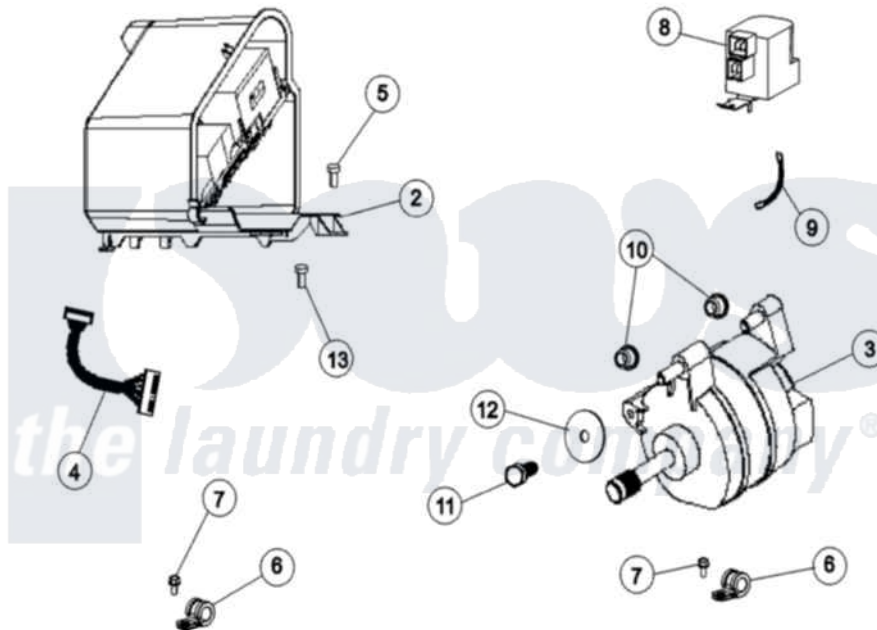

Maytag MAH3000BGW 07 - MOTOR & MOTOR CONTROL

1 USE FOR ITEM 2 PRIOR TO SERIES 62

ITEM 1 - KIT CONTAINS:

Maytag Residential Maytag MAH3000BGW Washer Parts Parts Diagram 07 - MOTOR & MOTOR CONTROL
 Click on the part number to view part

Item	Original Part Number	Replaced By	Status	Part Description
1	12002039			Neptune Motor Conversion Kit
2	12002039			Neptune Motor Conversion Kit
"	22004046			Control Assembly, Motor
3	22003856			Motor, Variable Speed
"	22003856			Motor, Variable Speed
"	22003442	12002039		Neptune Motor Conversion Kit
4	22004047	22004212		Motor Harness
"	22002471			Wire Harness, Motor Control
5	212276	W10116760		Screw
6	22002173	22002014		Clip, Harness To Support
7	Y310632	1163839		Screw
8	33002501			Filter, EMI
"	22003854	22003858		EMI Suppression Filter, 16a
9	22004101			Repair Jumper Harness
10	22003329			Isolator, Motor
11	22003686			Bolt, Motor

" [22003632](#)

Bolt, Motor

12 [22002320](#)

Washer, Belt Tension Bolt

13 [22002019](#)

Screw, Wire Clip To Motor Cnt