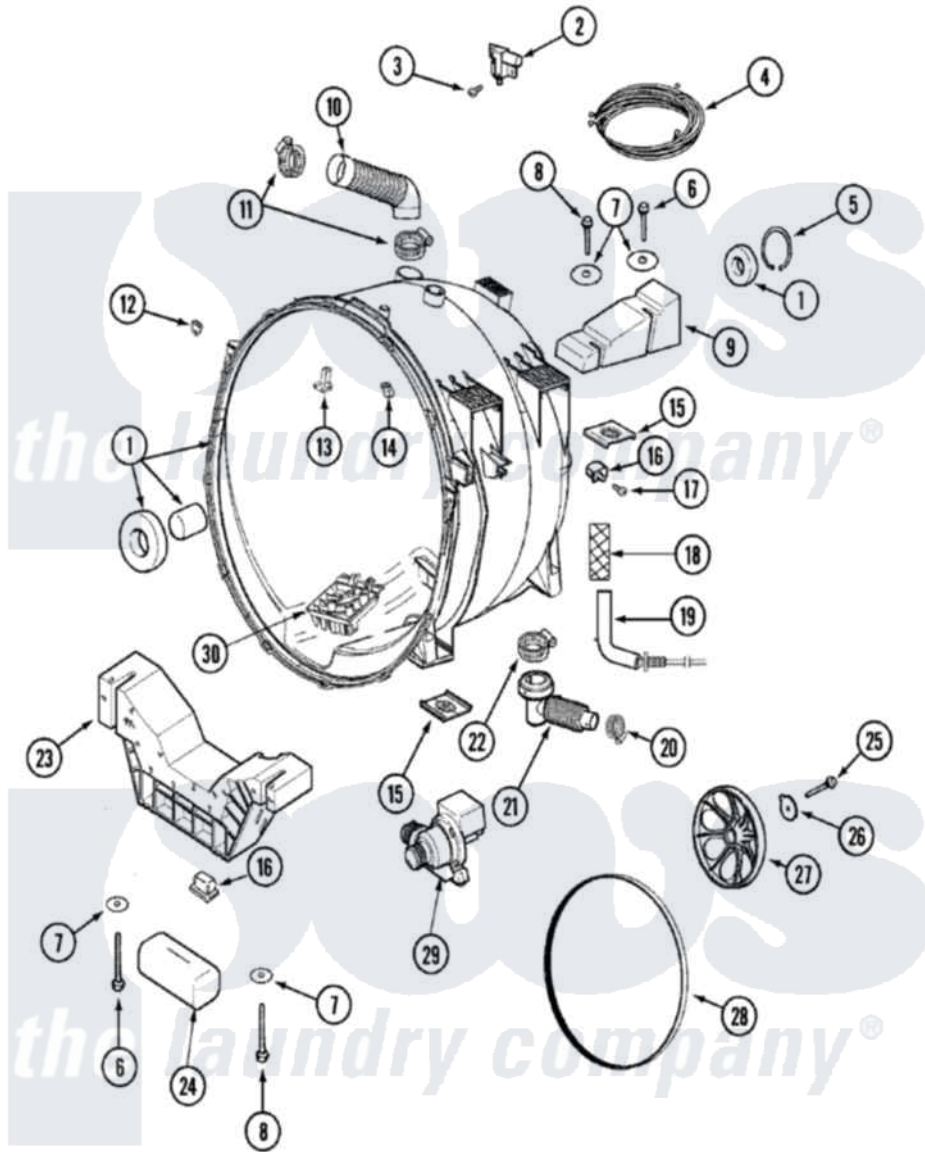

Maytag MAH3000BGW 08 - OUTER TUB

Maytag [Residential Maytag MAH3000BGW Washer Parts](#) Parts Diagram 08 - OUTER TUB
 Click on the part number to view part

| Item | Original Part Number | Replaced By | Status | Part Description |
|------|--------------------------|--------------------------|---------------|------------------------------|
| 1 | 22003413 | 22004465 | | Outer Tub Assembly, As Pack |
| " | 22004080 | 22004465 | | Outer Tub Assembly, As Pack |
| 2 | 22002045 | 22003302 | | Switch, Internal Unbalance |
| " | 22003302 | | | Switch, Internal Unbalance |
| " | 22003302 | | | Switch, Internal Unbalance |
| 3 | 22002061 | 910187 | | Screw |
| " | 22002300 | 9740848 | | Screw, Mixing Valve Mounting |
| 4 | 22002860 | | Not Available | HARNES/SWITCH ASSY.(UPR) |
| 5 | 22001981 | | Not Available | RING, RETAINING |
| 6 | 22001991 | 22003615 | | Bolt, Double Sems 5-3/8 |
| 7 | 22002067 | | Not Available | WASHER, COUNTER BALANCE |
| 8 | 22002056 | 22003616 | | Bolt, Double Sems 3-3/8 |
| 9 | 22002102 | | | Weight, Counter Balance |
| 10 | 22002083 | | | Hose, Injector |
| 11 | 22003627 | 616099 | | Clamp |