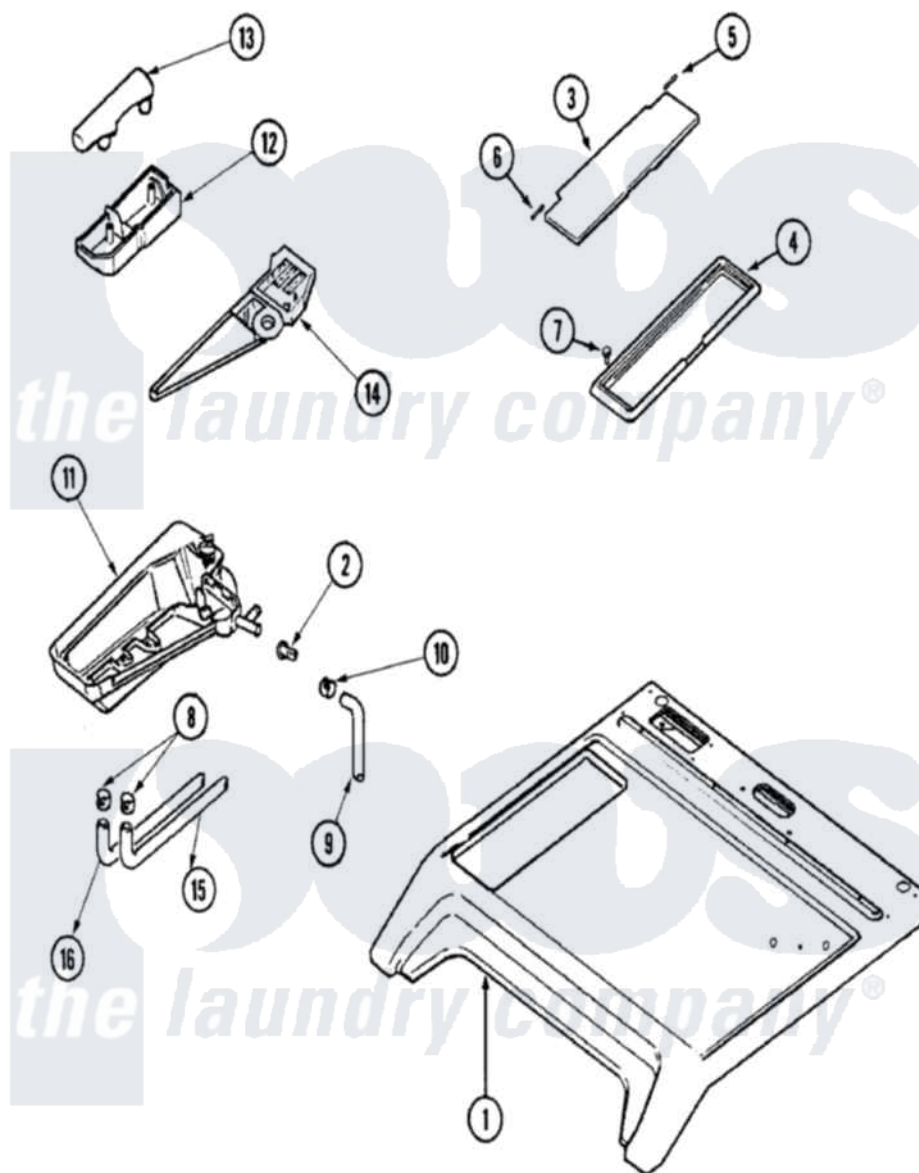

Maytag MAH3000BGW 10 - TOP

Maytag [Residential Maytag MAH3000BGW Washer Parts](#) Parts Diagram 10 - TOP
 Click on the part number to view part

Item	Original Part Number	Replaced By	Status	Part Description
1	22003584	22004180		Cover, Top
"	22002116			Cover, Top
2	22001900			Preventer, Back Flow
3	22002493	22004481		Lid, Dispenser
4	22002290			Bezel, Dispenser
5	Y912678	6-912678		Pin- Hinge
6	Y912679			Pin, Hinge
7	22002230	400021-1		Screw
8	205161	489503		Clamp
9	22002556			Screw, Baffle
10	202515	596669		Clamp, Manifold
11	22002768	12001558		Dispenser Bottom With 4 Clamps
12	22002265			Cup, Siphon
13	22002266			Cap, Siphon
14	22002555			Flume, Dispenser
15	22002551			Hose, Bleach