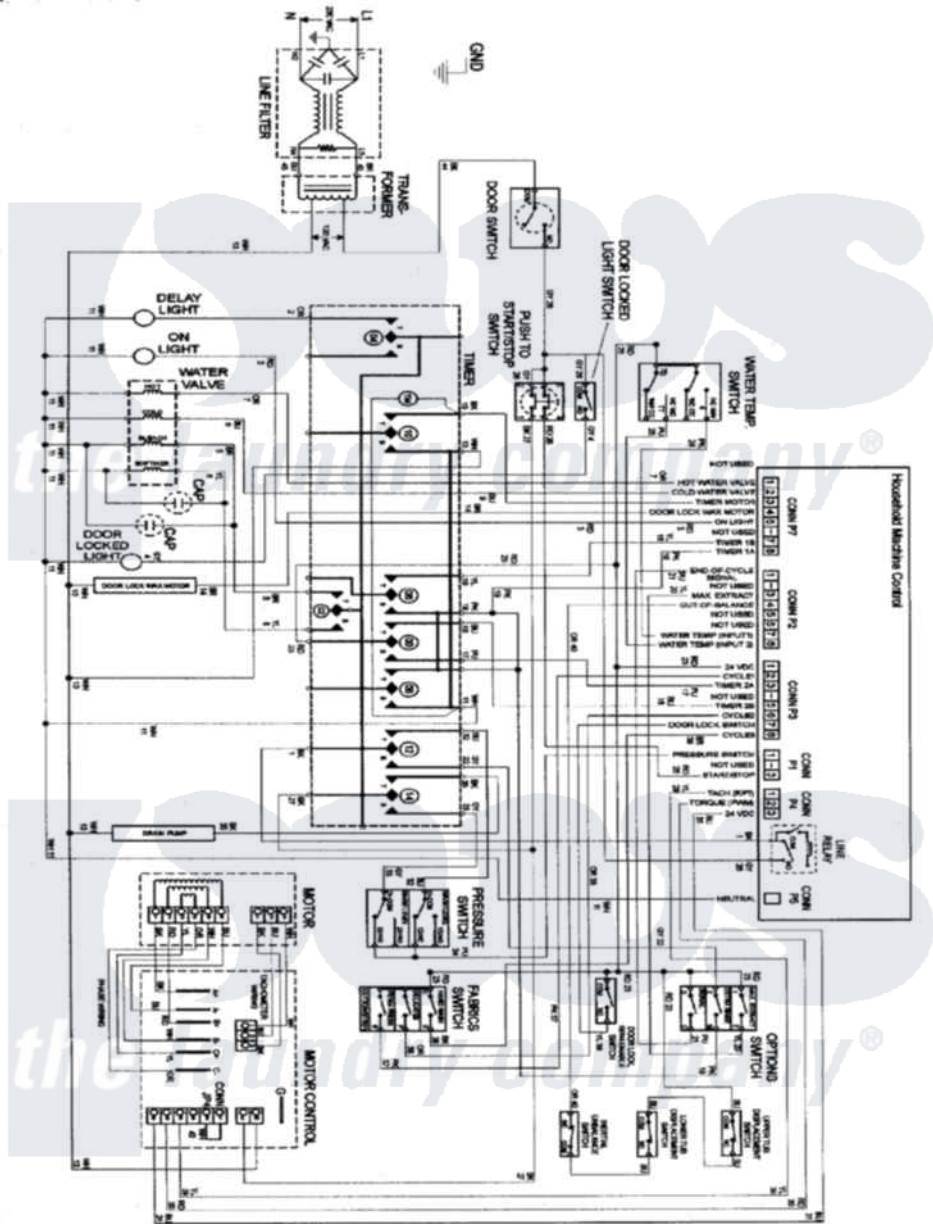

Maytag MAH300BGW 11 - WIRING INFORMATION

Maytag [Residential Maytag MAH300BGW Washer Parts](#) Parts Diagram 11 - WIRING INFORMATION
 Click on the part number to view part

| Item | Original Part Number | Replaced By | Status | Part Description |
|------|----------------------|-------------|---------------|--------------------|
| NI | 15002851 | | Not Available | WIRING INFORMATION |