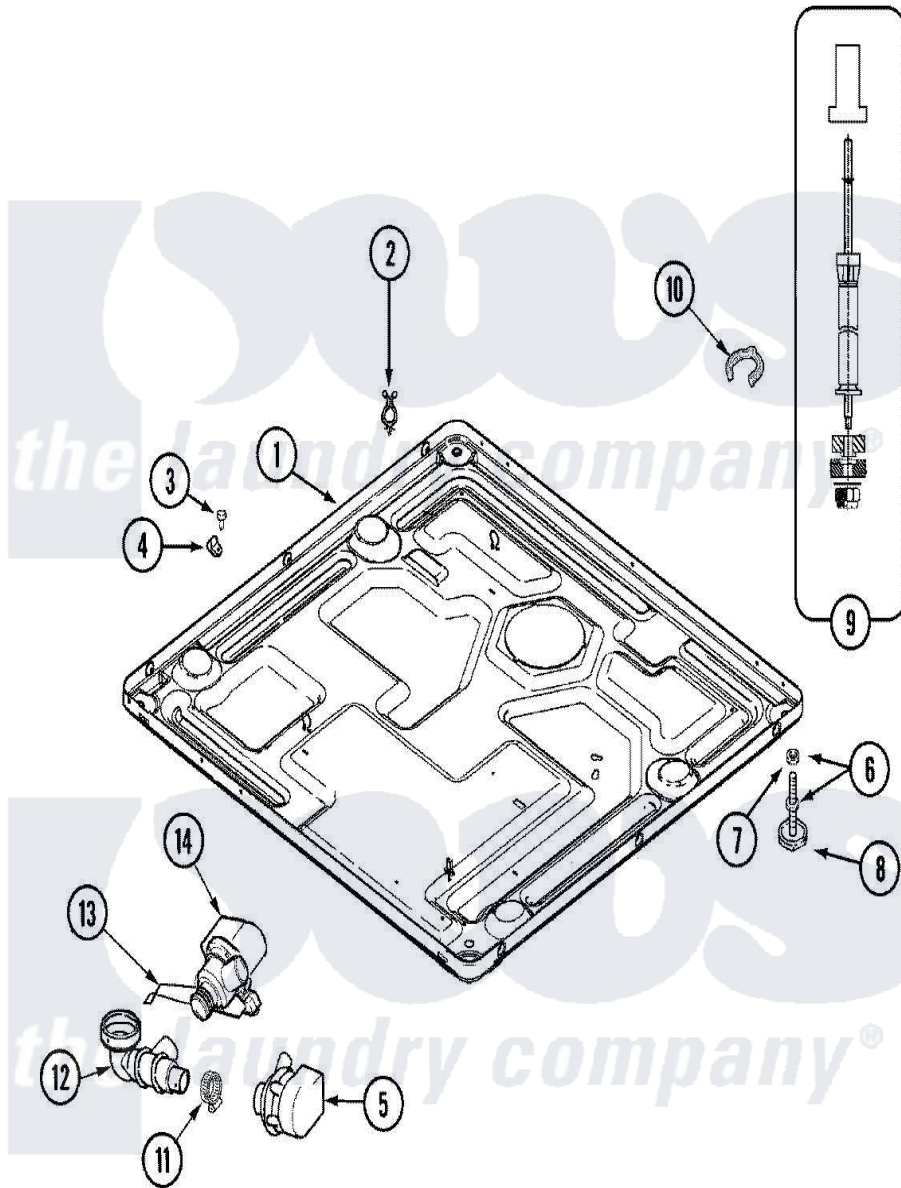

Maytag MAH4000AWQ 01 - BASE

Maytag [Residential Maytag MAH4000AWQ Washer Parts](#) Parts Diagram 01 - BASE
 Click on the part number to view part

| Item | Original Part Number | Replaced By | Status | Part Description |
|------|--------------------------|---------------------------|--------|-------------------------------|
| 1 | 22003605 | | | Base Weld Assembly |
| " | 22002240 | 22003435 | | Base, Assembly |
| 2 | 315471 | 22003298 | | Retainer, Wire |
| 3 | 212276 | W10116760 | | Screw |
| 4 | 22002014 | | | Clip, Harness To Support |
| 5 | 25001012 | | | Pump Isolator Bracket |
| " | 22003059 | | | Pump, Drain |
| " | 22002794 | 22003059 | | Pump, Drain |
| 6 | 22001915 | 22003544 | | Adjustable Leg W/Foot And Nut |
| 7 | Y052740 | 62739 | | Nut, Lock |
| 8 | 210684 | | | Foot, Adjustable Leg |
| 9 | 22001988 | | | Strut Assembly-Rear |
| 10 | 22003080 | | | Clip, Airdome Hose |
| 11 | 202515 | 596669 | | Clamp, Manifold |
| 12 | 22002958 | | | Hose, Outlet |
| " | 22002793 | 22002958 | | Hose, Outlet |

| | | | |
|----|--------------------------|------------------------|---------------------|
| 13 | 22002790 | | Bracket, Pump Mount |
| 14 | 202515 | 596669 | Clamp, Manifold |
| " | 22002792 | | Pump |