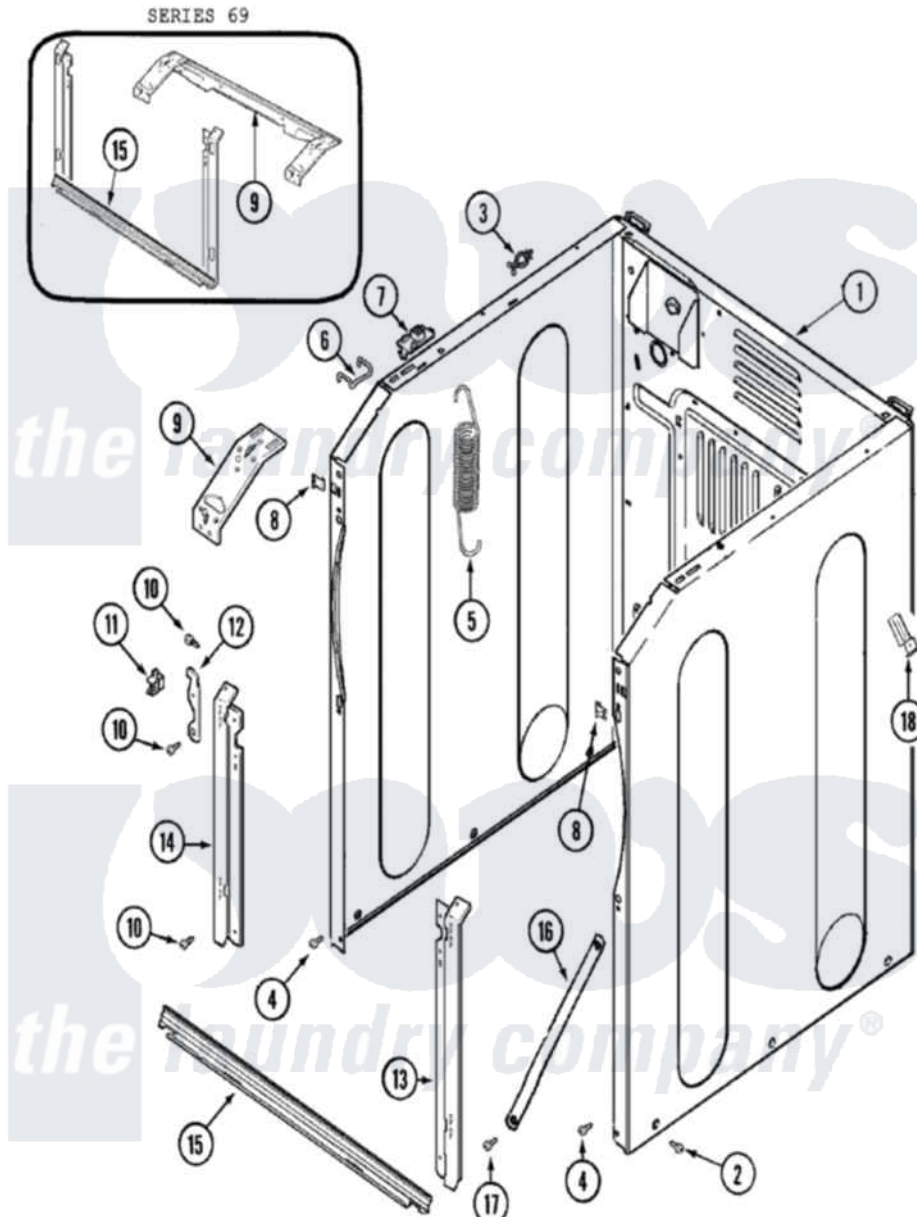

# Maytag MAH4000AWQ 02 - CABINET-FRONT

Maytag Residential Maytag MAH4000AWQ Washer Parts Parts Diagram 02 - CABINET-FRONT  
 Click on the part number to view part

Item	Original Part Number	Replaced By	Status	Part Description
1	22002659	<a href="#">22003640</a>		Cabinet Assembly
"	<a href="#">33001836</a>			Strap, Top Cover Support
"	22002293	<a href="#">22003511</a>		Insulation
"	22003582		Not Available	CABINET, ASSY. (WHT-AS PK)
"	22003583		Not Available	CABINET, ASSY. (BSQ-AS PK)
"	<a href="#">22003640</a>			Cabinet Assembly
2	<a href="#">22002013</a>			Stop, Shipping
"	<a href="#">213007</a>			Xfor Cabinet See Cabinet, Back
3	315471	<a href="#">22003298</a>		Retainer, Wire
4	<a href="#">22001995</a>			Screw Note: Screw, Tumbler Front And Shroud
5	<a href="#">22002100</a>			Spring
6	<a href="#">22002297</a>			Support, Spring
7	<a href="#">22001997</a>			Spacer, Top Cover
8	<a href="#">22002049</a>			Clip Note: Clip, Front Panel

9	22003637		BRACE ASSEMBLY, TOP CROSS CONTAINS ITEMS 12 & 13
"	<a href="#">22002292</a>		Brace, Corner
"	<a href="#">22002090</a>		Brace, Corner
10	<a href="#">22001995</a>		Screw Note: Screw, Tumbler Front And Shroud
11	<a href="#">22002001</a>		Support, Hinge
12	22002247	<a href="#">33002597</a>	Hook, Security
13	22002034	<a href="#">22003224</a>	Bracket, Shroud
14	<a href="#">22002985</a>		Bracket, Shroud
15	<a href="#">22003652</a>		Shroud Support Assembly
"	<a href="#">22001993</a>		Bridge, Shroud Support
16	22002259	<a href="#">22002767</a>	Brace, Cross
17	<a href="#">22001995</a>		Screw Note: Screw, Tumbler Front And Shroud
18	22001996	<a href="#">3370225</a>	Screw
"	<a href="#">22002178</a>		Bracket, Air Dome Hose