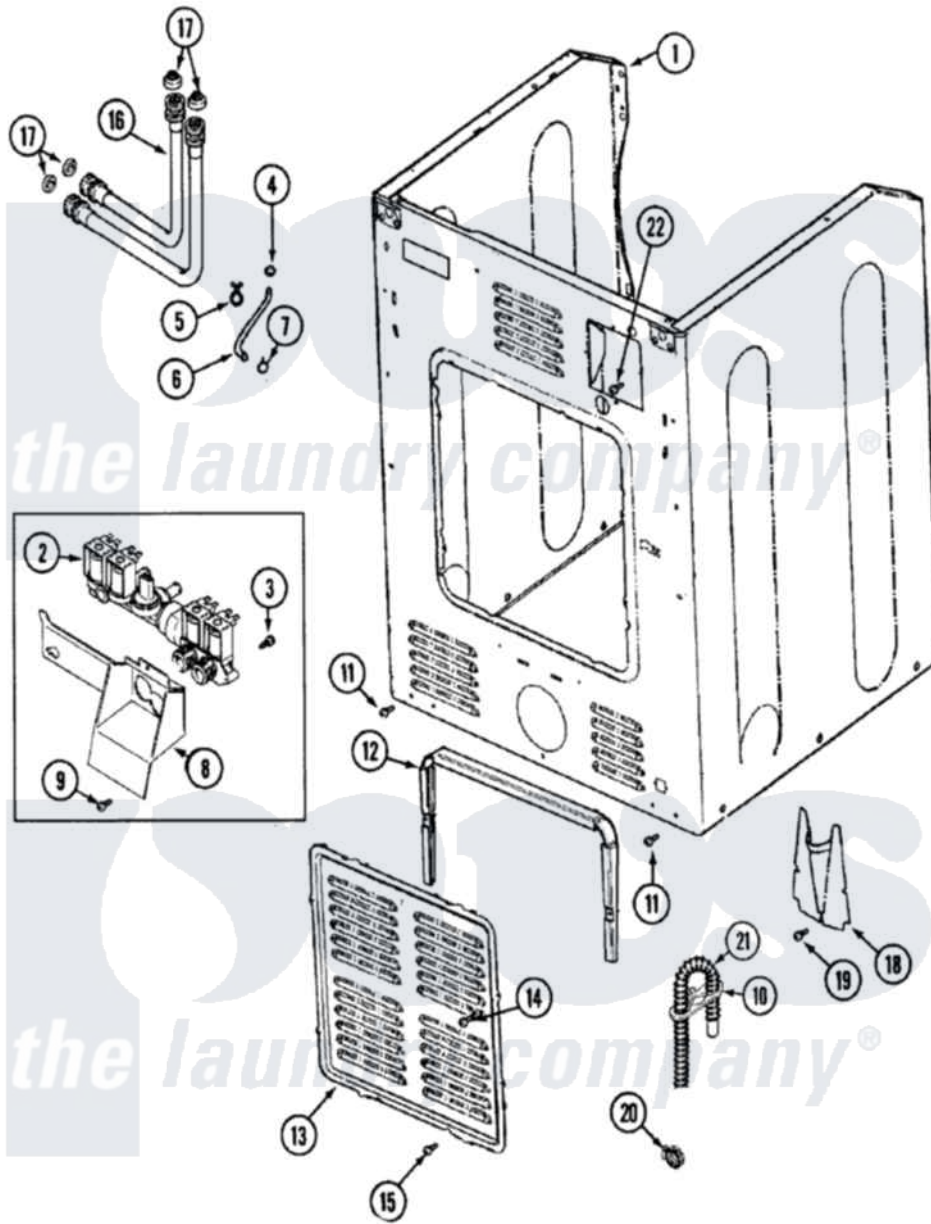

Maytag MAH4000AWQ 03 - CABINET-REAR

Maytag [Residential Maytag MAH4000AWQ Washer Parts](#) Parts Diagram 03 - CABINET-REAR
 Click on the part number to view part

Item	Original Part Number	Replaced By	Status	Part Description
1	22002659	22003640		Cabinet Assembly
"	22002444			LABEL, ENERGY
"	22002445		Not Available	LABEL, SAFETY
2	205161	489503		Clamp
"	22002795			Valve, Water
3	22002436			Screw, Water Valve Bracket
4	22002054	285655		Clamp, Hose
5	22002027	74007164		Lock- Purs
6	22002179	8539404		Tie-Wire
"	22002296			Hose, Injector
7	216169	596669		Clamp, Manifold
8	33002212			Bracket, Water Valve
9	22001996	3370225		Screw
10	22002076	33002213		Rack, Hose
11	22001995			Screw Note: Screw, Tumbler Front And Shroud
12	22002022			Spacer, Access Panel

13	22002092		Panel, Access
14	22002295	67006908	Screw, Ice Rack
15	22001996	3370225	Screw
16	22002229	22002960	Strainer, Washer Inlet
"	202860		Inlet Hose Assembly
17	Y013783		Washer, Inlet Hose
18	22002093	22002704	Cover, Drain Hose
19	22001995		Screw Note: Screw, Tumbler Front And Shroud
20	22001984	285655	Clamp, Hose
21	12001659	12001807	Drain Hose Kit
"	22002893	8539404	Tie-Wire
"	22002891	12001807	Drain Hose Kit
"	22002932		Clip, Drain Hose
22	33001245		Screw---NA
23	313363	Not Available	WASHER
24	22002892		Retainer, Drain Hose