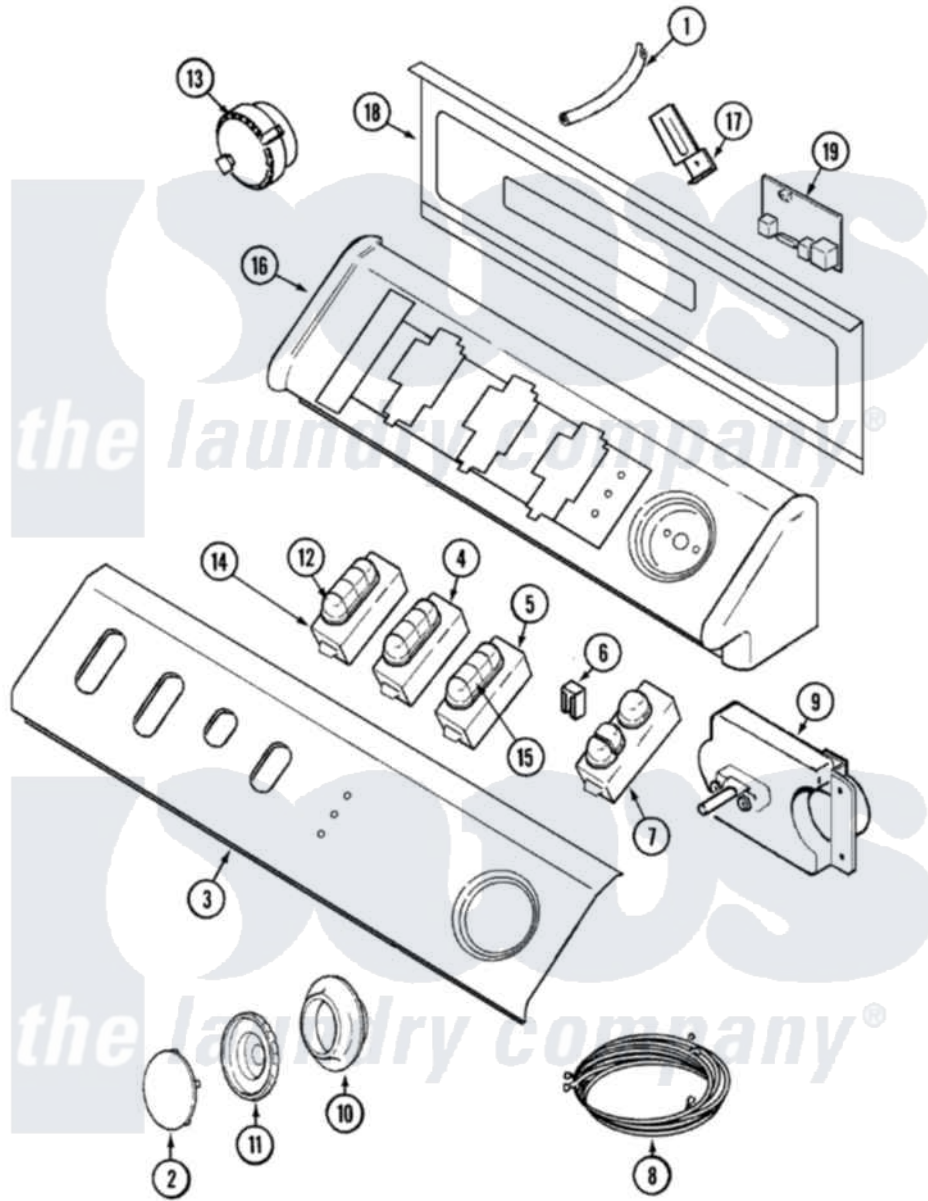

Maytag MAH4000AWQ 04 - CONTROL PANEL

Maytag Residential Maytag MAH4000AWQ Washer Parts Parts Diagram 04 - CONTROL PANEL
 Click on the part number to view part

Item	Original Part Number	Replaced By	Status	Part Description
1	22002010			Hose, Pressure Switch
2	33002347			Timer Knob Insert/Cap
3	22002870			Panel, Control
4	22002601			Switch, 4 Position
5	22002603			Switch, Options
6	22001948			Lens, Indicator Light
"	22002281			Indicator Light
"	903115			Lock Light
7	22002869		Not Available	SWITCH, START/STOP
"	22003013			Button, Push To Start
8	22003014			Harness, Main Wire
"	22002789			Harness, Unbalance Switch
"	22003287			Harness, Main Wire
"	22002868			Harness, Main Wire
9	22001662	8534058		Screw
"	22002867			Timer

"	22002786		Timer
10	22002604	Not Available	BEZEL, TIMER DIAL (BSQ)
11	22001659		Timer Knob - Grey
12	22002697		Button, Switch
13	22002994		Switch, Pressure
"	22002048	22002921	Switch- Pr
14	22002601		Switch, 4 Position
15	22002698	22003875	Button- SW
16	33002327	37001115	Console
17	22002178		Bracket, Air Dome Hose
"	22001996	3370225	Screw
"	22002345	Not Available	TIE, WIRE
18	33001806	Not Available	BACK, CONSOLE PANEL
"	Y22002339	8534058	Screw
"	22001996	3370225	Screw
19	33002156	912077	Locknut, Reader Harness
"	22003548		BRACKET, MTG. (SR MOTOR CTL)
"	22002788	22002989	Board, Control
"	22002284		Bracket
"	22002287		Screw, Machine Control
"	22002989		Board, Control
20	22003485		Script, U And C Video
"	22002880	Not Available	MANUAL, USE & CARE (FRENCH)
"	22002879		Manual, Use And Care
"	22003484	Not Available	SCRIPT, U & C VIDEO (SPN)
21	22002899		Video, U And C