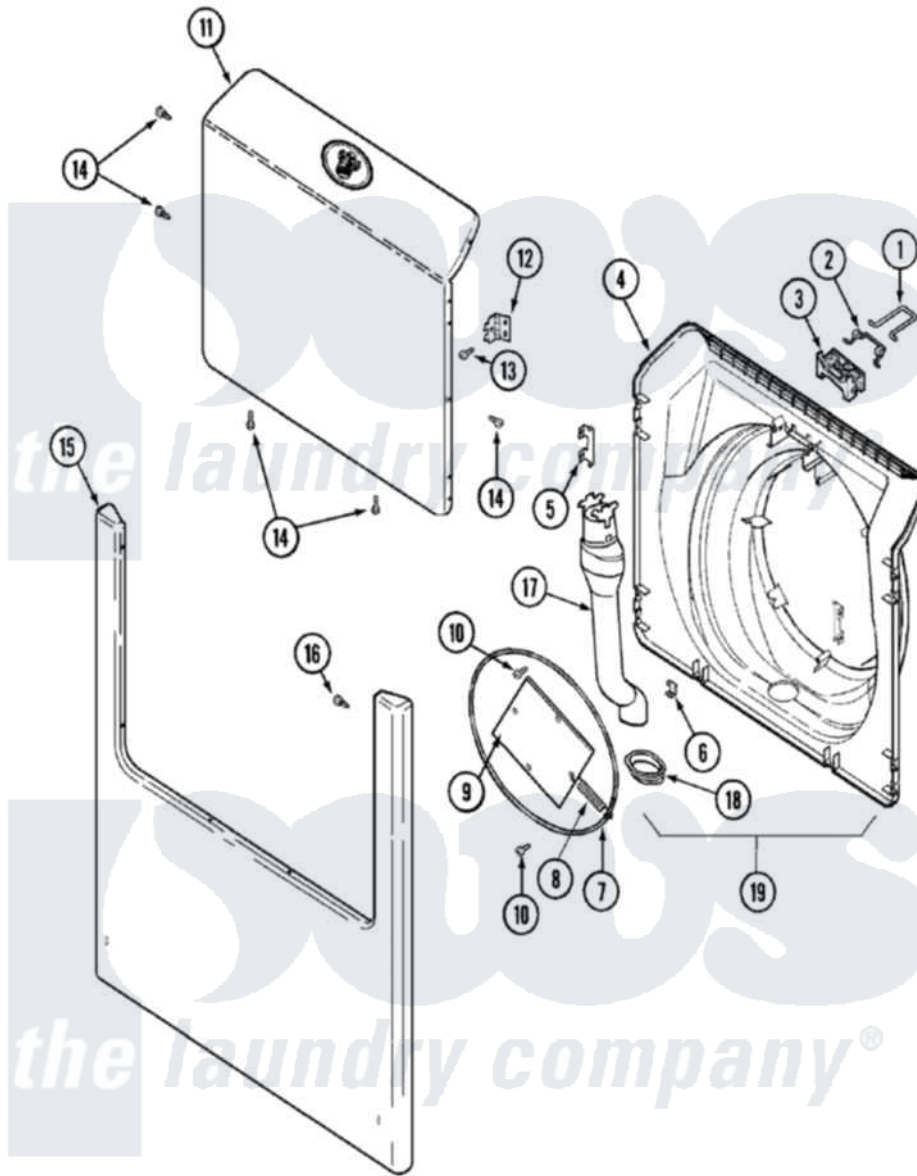

# Maytag MAH4000AWQ 05 - DOOR & FRONT PANEL

Maytag Residential Maytag MAH4000AWQ Washer Parts Parts Diagram 05 - DOOR & FRONT PANEL  
 Click on the part number to view part

Item	Original Part Number	Replaced By	Status	Part Description
1	22002002	<a href="#">22003222</a>		Hoop, Lock
2	<a href="#">22002003</a>			Spring, Latch
3	<a href="#">22002168</a>			Support, Lock Hoop
4	<a href="#">22002443</a>			Label, Safety
"	<a href="#">22003078</a>			Door, Inner
"	22002615	<a href="#">22003085</a>		Liner, Door Assembly W/Vent
5	<a href="#">22002038</a>			Clip, Door
6	<a href="#">22002039</a>			Clip, Door
7	<a href="#">22002104</a>			Frame, Wire
8	<a href="#">22002356</a>			Spring, Plate
9	<a href="#">22002094</a>			Frame, Wire
10	<a href="#">22002007</a>			Screw, Wire Frame
11	<a href="#">22002661</a>			Panel, Door
"	<a href="#">22002333</a>			Label, Open Door
"	<a href="#">22001817</a>			Sheet, Sound Damper
12	22002000	<a href="#">22002798</a>		Hinge, Door

"	22002612	<a href="#">12002113</a>	Hinge Cove
13	22002062	<a href="#">98006631</a>	Screw
14	<a href="#">33002351</a>		Screw
15	22002305	<a href="#">22003512</a>	Insulation, Cabinet
"	<a href="#">22001995</a>		Screw Note: Screw, Tumbler Front And Shroud
"	<a href="#">22002239</a>		Clip, Front Panel
"	22002663	Not Available	PANEL, FRONT (BISQ)
16	<a href="#">22002012</a>		Screw, Hinge Note: Screw, Hinge Bracket
17	22002990	<a href="#">22003850</a>	Vent Tube Assembly
"	<a href="#">22002244</a>		Clip, Grounding
18	<a href="#">22003075</a>		Grommet, Vent Tube
19	<a href="#">22003085</a>		Liner, Door Assembly W/Vent
20	<a href="#">22003908</a>		Vapor Barrier