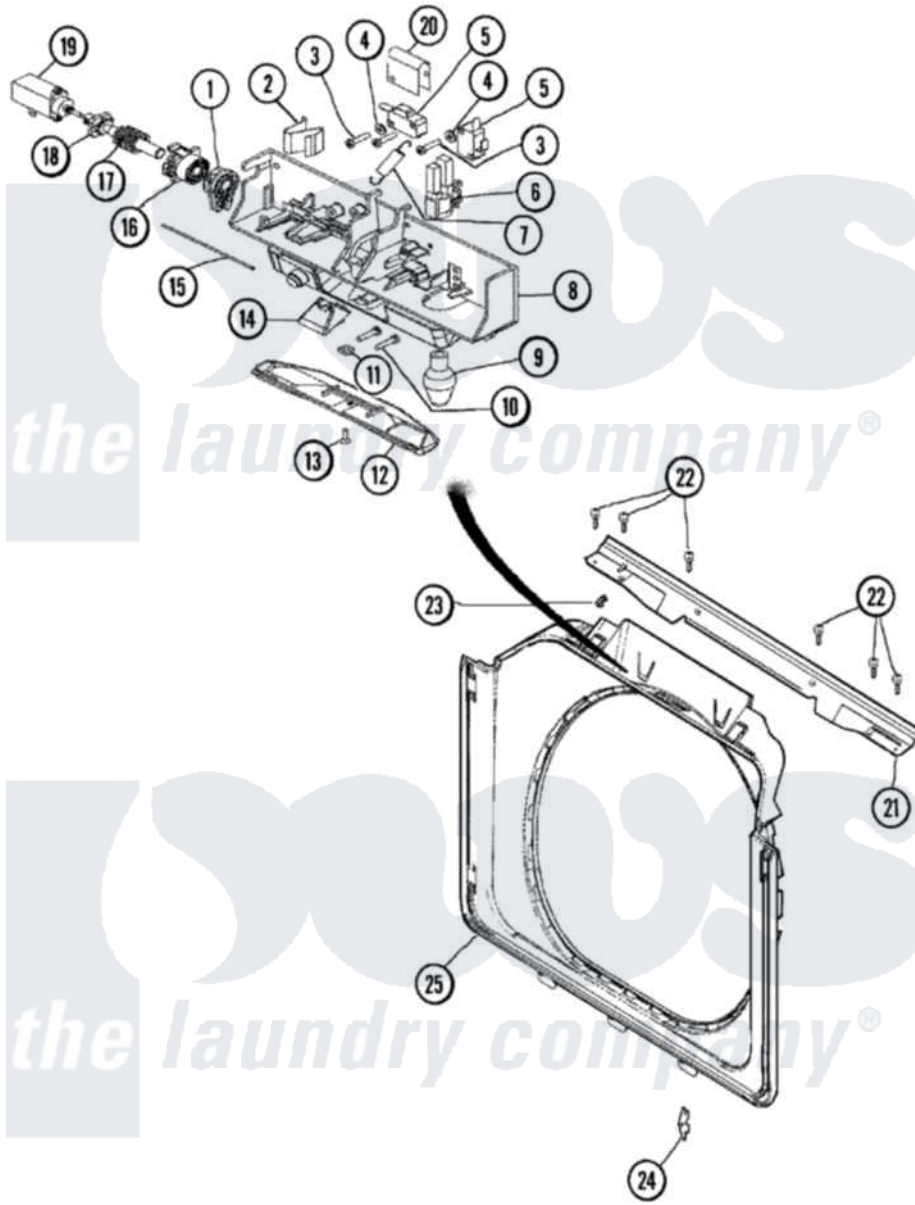

Maytag MAH4000AWQ 06 - DOOR SHROUD & DOOR LATCH ASSEMBLY

Maytag Residential Maytag MAH4000AWQ Washer Parts Parts Diagram 06 - DOOR SHROUD & DOOR LATCH ASSEMBLY

[Click on the part number to view part](#)

Item	Original Part Number	Replaced By	Status	Part Description
1	22003716			Rotating Gear, Latch
2	22003717			Spring, Latch
3	22001352			Screw, Check Switch
4	22002165			Washer, Door Lock Switch
5	22002162			Switch, Door Lock Spin Enable
6	22002433			Bulb Holder Assembly
7	22002158			Spring, Gear Return
8	22003067			Switch Holder Assembly
9	22002263			Lamp
10	22003719			Screw, Latch
11	22003720			Nut, Latch
12	22002434			Cover, Bulb
13	22002435	241877		Screw
14	22003055			Ramp, Door Hoop
15	22002164			Cable, Door
16	22003715			Sliding Gear, Latch

17	22003721		Spring, Axle / Latch
18	22003718		Axle, Latch
19	22002119		Motor, Wax
20	22004256		Shield
21	22002015		Support, Door Lock
"	22003908		Vapor Barrier
"	22003637		BRACE ASSEMBLY, TOP CROSS CONTAINS ITEMS 12 & 13
22	22001995		Screw Note: Screw, Tumbler Front And Shroud
23	22002014		Clip, Harness To Support
24	22002612	12002113	Hinge Cove
"	33001787		Screw, Hinge Note: Screw, Hinge Hole Cover
"	33002349		Cover, Hinge Hole
25	22002665		Shroud ---NA