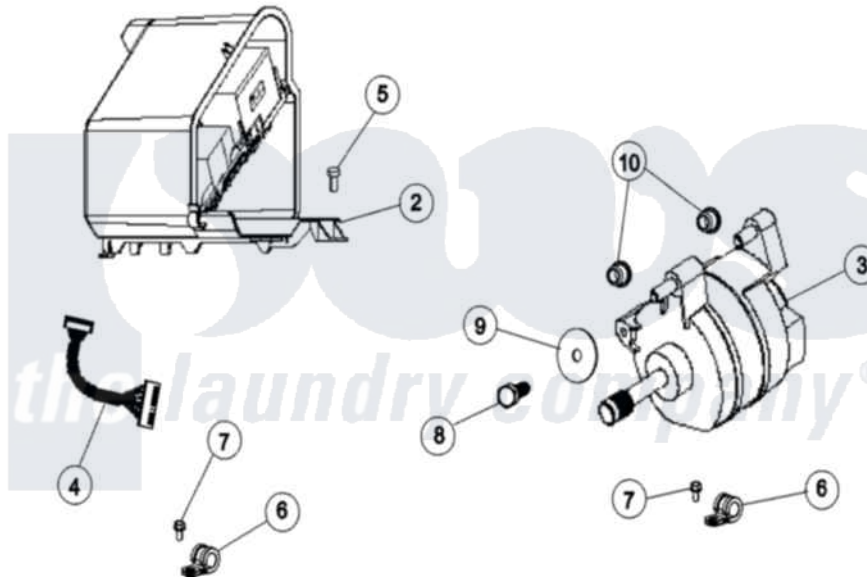

# Maytag MAH4000AWQ 07 - MOTOR & MOTOR CONTROL

1 USE FOR ITEM 2 PRIOR TO SERIES 88

ITEM 1 - KIT CONTAINS:

Maytag Residential Maytag MAH4000AWQ Washer Parts Parts Diagram 07 - MOTOR & MOTOR CONTROL  
 Click on the part number to view part

Item	Original Part Number	Replaced By	Status	Part Description
1	<a href="#">12002039</a>			Neptune Motor Conversion Kit
2	<a href="#">12002039</a>			Neptune Motor Conversion Kit
"	<a href="#">22004046</a>			Control Assembly, Motor
3	<a href="#">22003856</a>			Motor, Variable Speed
"	22003442	<a href="#">12002039</a>		Neptune Motor Conversion Kit
4	22003854	<a href="#">22003858</a>		EMI Suppression Filter, 16a
"	<a href="#">22002471</a>			Wire Harness, Motor Control
5	212276	<a href="#">W10116760</a>		Screw
6	22002173	<a href="#">22002014</a>		Clip, Harness To Support
7	Y310632	<a href="#">1163839</a>		Screw
8	<a href="#">22003686</a>			Bolt, Motor
"	22002058	<a href="#">22003599</a>		Bolt- Moto
9	22002086	<a href="#">22002320</a>		Washer, Belt Tension Bolt
10	22002082	<a href="#">22003329</a>		Isolator, Motor