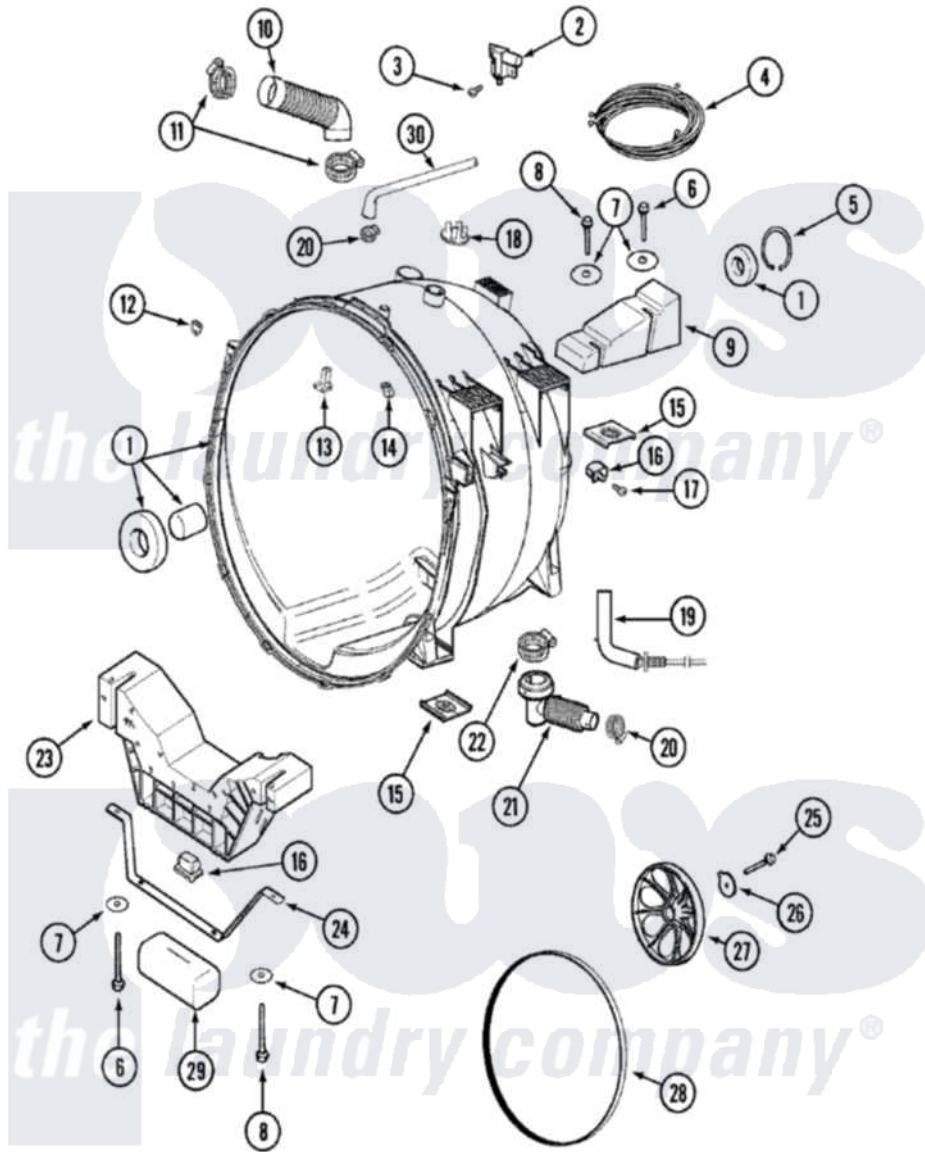

Maytag MAH4000AWQ 08 - OUTER TUB

Maytag [Residential Maytag MAH4000AWQ Washer Parts](#) Parts Diagram 08 - OUTER TUB
 Click on the part number to view part

Item	Original Part Number	Replaced By	Status	Part Description
1	22002907	22004465		Outer Tub Assembly, As Pack
2	22002045	22003302		Switch, Internal Unbalance
3	22002300	9740848		Screw, Mixing Valve Mounting
4	33002216	12001798		Kit-Harnes
5	22001981		Not Available	RING, RETAINING
6	22001991	22003615		Bolt, Double Sems 5-3/8
7	22002067		Not Available	WASHER, COUNTER BALANCE
8	22002056	22003616		Bolt, Double Sems 3-3/8
9	22002102			Weight, Counter Balance
10	22002083			Hose, Injector
11	22002052	616099		Clamp
12	22002103			Clip, U
13	22002959	22004310		Water Deflector
"	22002004	22004310		Water Deflector
14	22002583			Wire Wrap
				Clip, Unbalance Switch

"	22002006		Clip, Unbalance Switch Harness
15	22002065		Nut, Counter Balance
16	22002044		Switch, Tub Displacement
17	22002061	910187	Screw
18	22002061	910187	Screw
"	22002797		Clip, Hose
19	22002010		Hose, Pressure Switch
"	22002799	M0322202	Tie Wire
20	202515	596669	Clamp, Manifold
21	22002958		Hose, Outlet
"	22002793	22002958	Hose, Outlet
22	22002053	696392	Hose Clamp
23	22002579	Not Available	WEIGHT ASSEMBLY (FRT)
24	22002008		Strap
25	22002057	22003937	Screw, Retaining Bolt
26	22003936		Washer
"	22002055	22003936	Washer
27	22001998	22002315	Pulley, Spinner
28	12001435	12001788	Kit, Belt And Isolator-W
29	22002011	Not Available	CUSHION
30	22002791		Hose/Clip Assembly Recirc