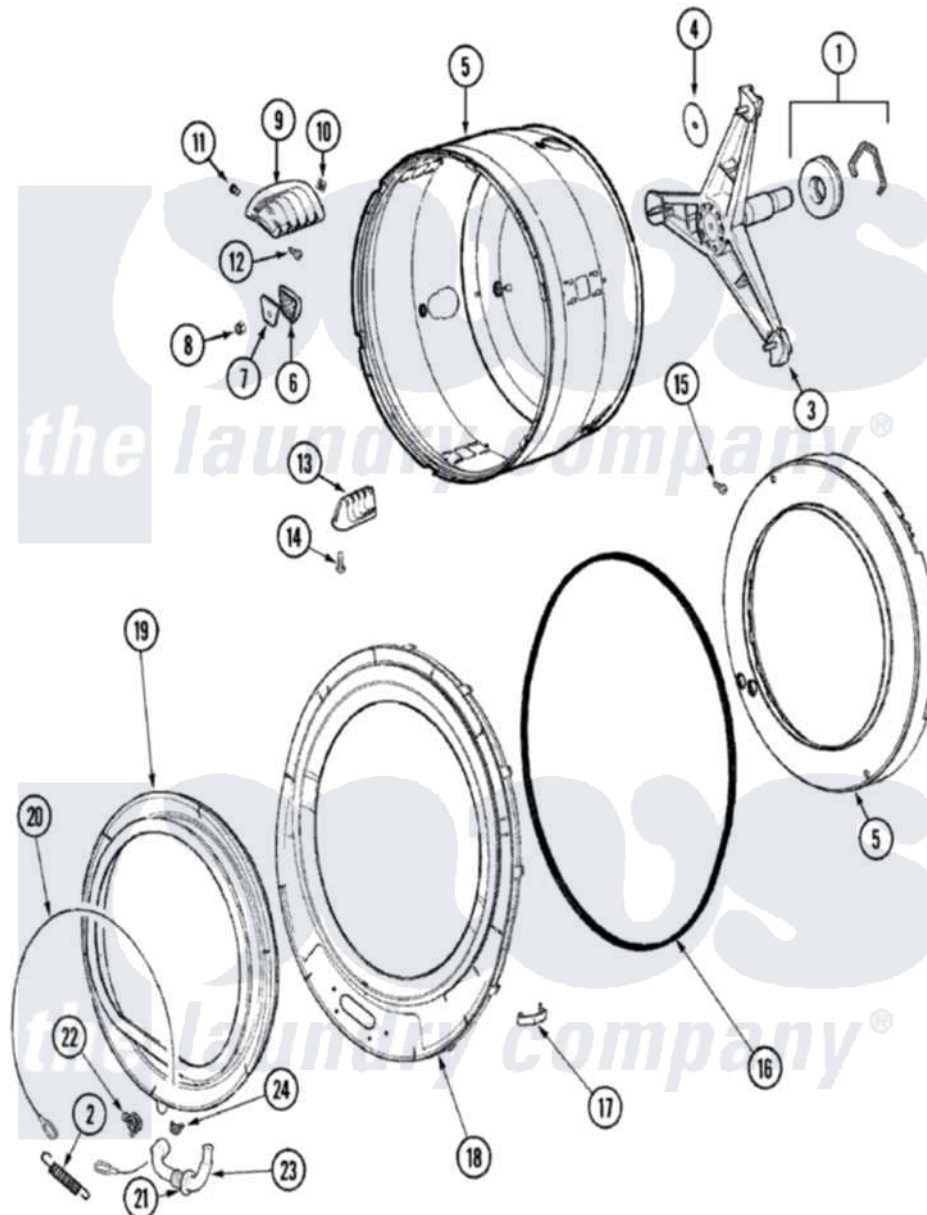

Maytag MAH4000AWQ 09 - SPINNER ASSEMBLY & OUTER TUB COVER

Maytag Residential Maytag MAH4000AWQ Washer Parts Parts Diagram 09 - SPINNER ASSEMBLY & OUTER TUB COVER

Click on the part number to view part

Item	Original Part Number	Replaced By	Status	Part Description
1	12001478	12002022		Lip Seal Kit
2	22002099			Spring, Tub
3	22001994	W10181639		Support
"	22002897	W10181639		Support
"	22002123			Tube, Molykote
4	22002023			Washer, Plastic
5	22002115	6-2717080		Spinner As
6	22002021	22002482		Washer, Profile
7	22002020			Washer, Spinner Support
8	22002122	2207454		Nut, Hex
9	22001985			Baffle, Drip
10	22002009			Grommet, Baffle
11	22001999			Grommet, Baffle
12	22002325	22003556		Screw, Baffle
13	22001986			Baffle, Drip
14	22002059			Screw, Baffle

15	22002028		Not Available	PART NEVER USED IN PRODUCTION
16	22002077			Seal, Tub Cover
17	22002050			Clip, Tub To Cover
18	22003212			Cover, Tub --W
"	22002238	22003212		Cover, Tub --W
"	22002961	22003212		Cover, Tub --W
19	22001978	12002533		Boot Kit
"	12001772	12002533		Boot Kit
20	22002105	22002327		Wire, Boot Clamp
21	22003074			Guard, Hose
22	22003072			CLAMP, HOSE DOUBLE WIRE
23	22003071	22004477		Drain Hose, Door Boot
24	22003073	596669		Clamp, Manifold