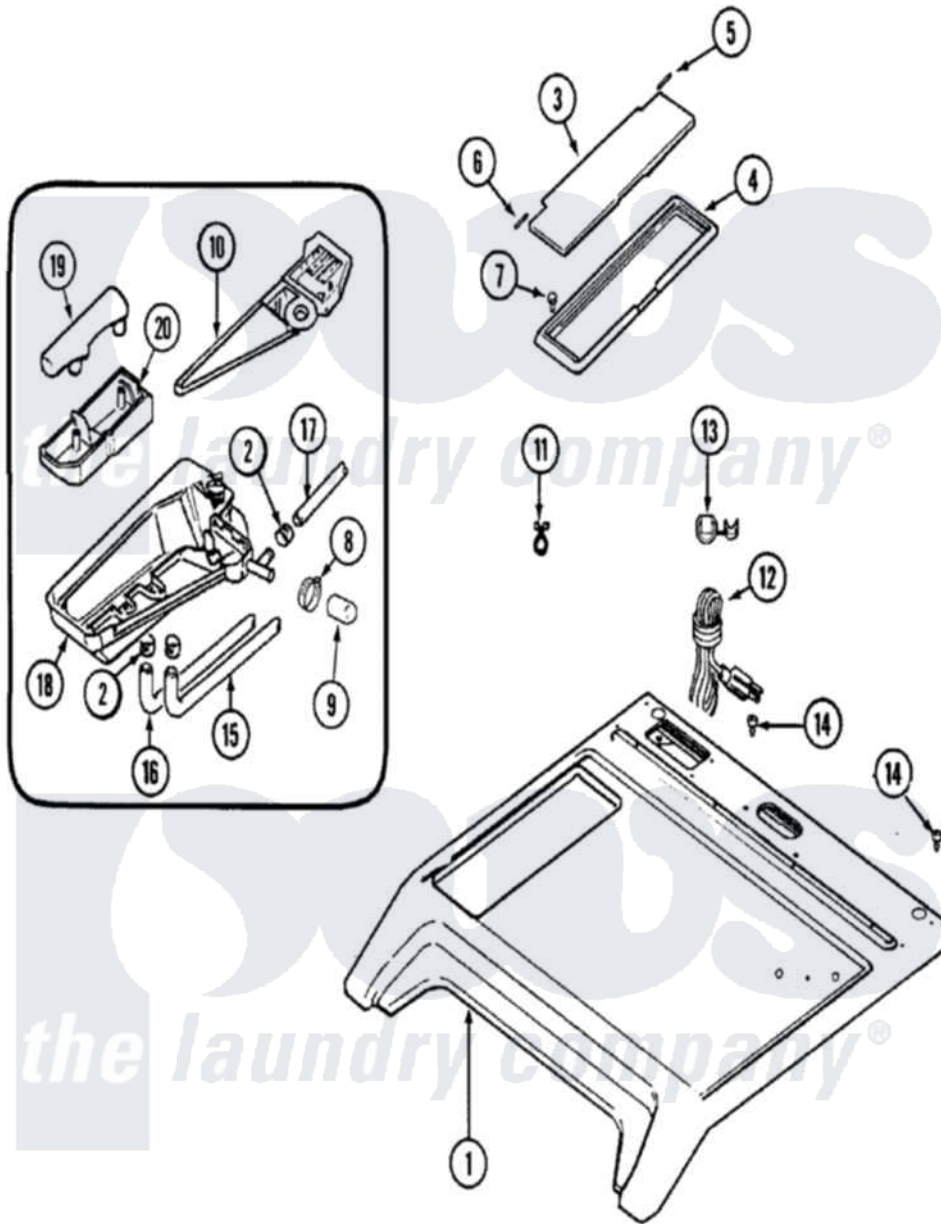

# Maytag MAH4000AWQ 10 - TOP

Maytag [Residential Maytag MAH4000AWQ Washer Parts](#) Parts Diagram 10 - TOP  
 Click on the part number to view part

Item	Original Part Number	Replaced By	Status	Part Description
1	22003585	<a href="#">22004181</a>		Cover, Top
"	<a href="#">22002662</a>			Cover, Top
2	205161	<a href="#">489503</a>		Clamp
3	<a href="#">22002614</a>			Lid, Dispenser
4	<a href="#">22002613</a>			Bezel, Dispenser
5	Y912678	<a href="#">6-912678</a>		Pin- Hinge
6	<a href="#">Y912679</a>			Pin, Hinge
7	22003681	<a href="#">22003263</a>		Screw, Sump Cap
"	22002060	<a href="#">400021-1</a>		Screw
8	22001984	<a href="#">285655</a>		Clamp, Hose
9	W10124350		Not Available	NOT REQUIRED PART OR SEE NOTE
"	<a href="#">22002796</a>			Cap
10	<a href="#">22003322</a>			Top, Dispenser
"	<a href="#">22002555</a>			Flume, Dispenser
11	212276	<a href="#">W10116760</a>		Screw
"	22002027	<a href="#">74007164</a>		Lock- Purs

12	22001178	<a href="#">22003062</a>	Cord, Power
13	<a href="#">211881</a>		Grommet, Cord Part Not Used- Gas Models Only
14	912365	<a href="#">3370225</a>	Screw
15	<a href="#">22002551</a>		Hose, Bleach
16	<a href="#">22002552</a>		Hose, Fabric Softener---NA
17	<a href="#">22002553</a>		Hose, Detergent
"	<a href="#">22003457</a>		Hose, Detergent
18	<a href="#">22003723</a>		Bottom, Dispenser
"	22002768	<a href="#">12001558</a>	Dispenser Bottom With 4 Clamps
19	<a href="#">22002266</a>		Cap, Siphon
20	<a href="#">22002265</a>		Cup, Siphon