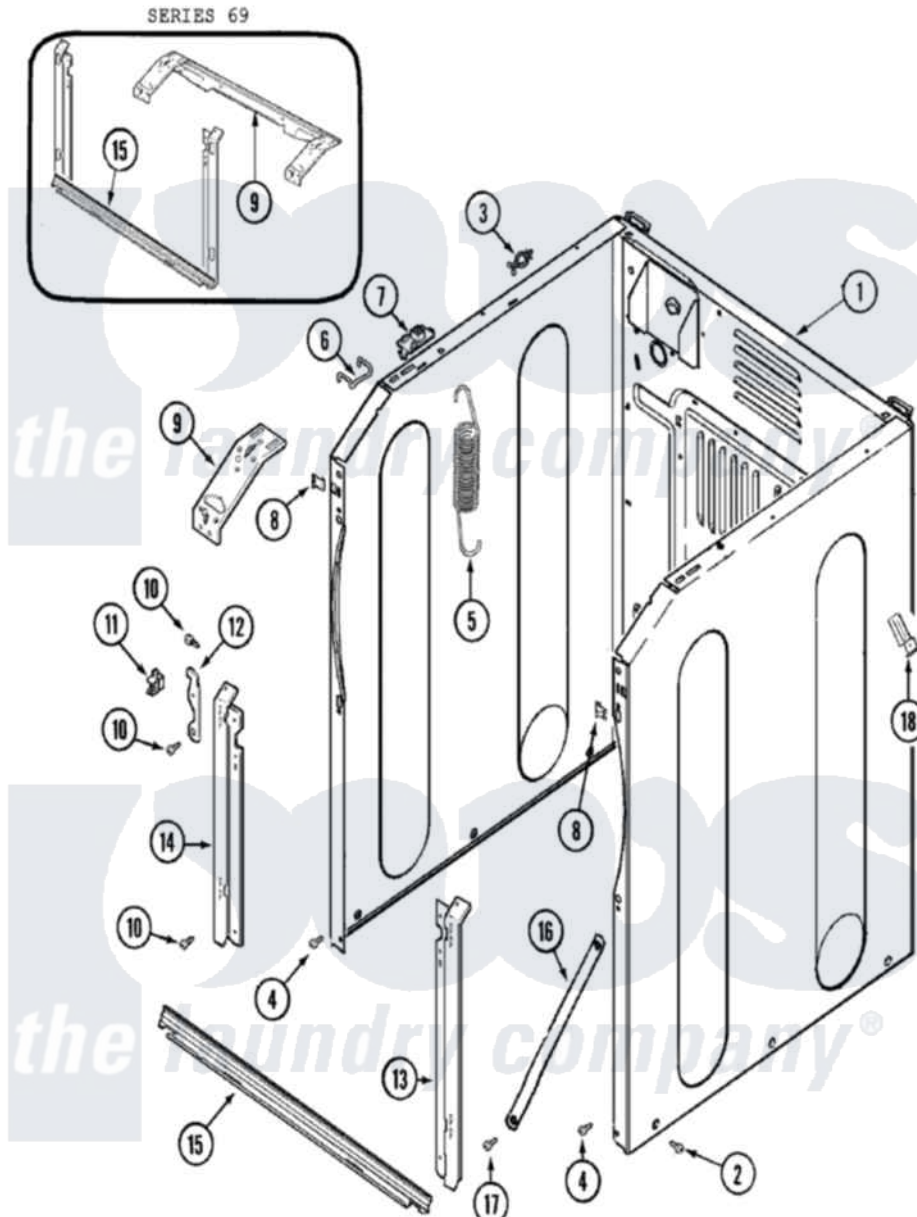

Maytag MAH4000AWW 02 - CABINET-FRONT

Maytag Residential Maytag MAH4000AWW Washer Parts Parts Diagram 02 - CABINET-FRONT
 Click on the part number to view part

Item	Original Part Number	Replaced By	Status	Part Description
1	22002548	22003639		Cabinet Assembly
"	33001836			Strap, Top Cover Support
"	22002293	22003511		Insulation
"	22003582		Not Available	CABINET, ASSY. (WHT-AS PK)
"	22003583		Not Available	CABINET, ASSY. (BSQ-AS PK)
"	22003639			Cabinet Assembly
2	22002013			Stop, Shipping
"	213007			Xfor Cabinet See Cabinet, Back
3	315471	22003298		Retainer, Wire
4	22001995			Screw Note: Screw, Tumbler Front And Shroud
5	22002100			Spring
6	22002297			Support, Spring
7	22001997			Spacer, Top Cover
8	22002049			Clip Note: Clip, Front Panel

9	22003637		BRACE ASSEMBLY, TOP CROSS CONTAINS ITEMS 12 & 13
"	22002292		Brace, Corner
"	22002090		Brace, Corner
10	22001995		Screw Note: Screw, Tumbler Front And Shroud
11	22002001		Support, Hinge
12	22002247	33002597	Hook, Security
13	22002034	22003224	Bracket, Shroud
14	22002985		Bracket, Shroud
15	22003652		Shroud Support Assembly
"	22001993		Bridge, Shroud Support
16	22002259	22002767	Brace, Cross
17	22001995		Screw Note: Screw, Tumbler Front And Shroud
18	22001996	3370225	Screw
"	22002178		Bracket, Air Dome Hose