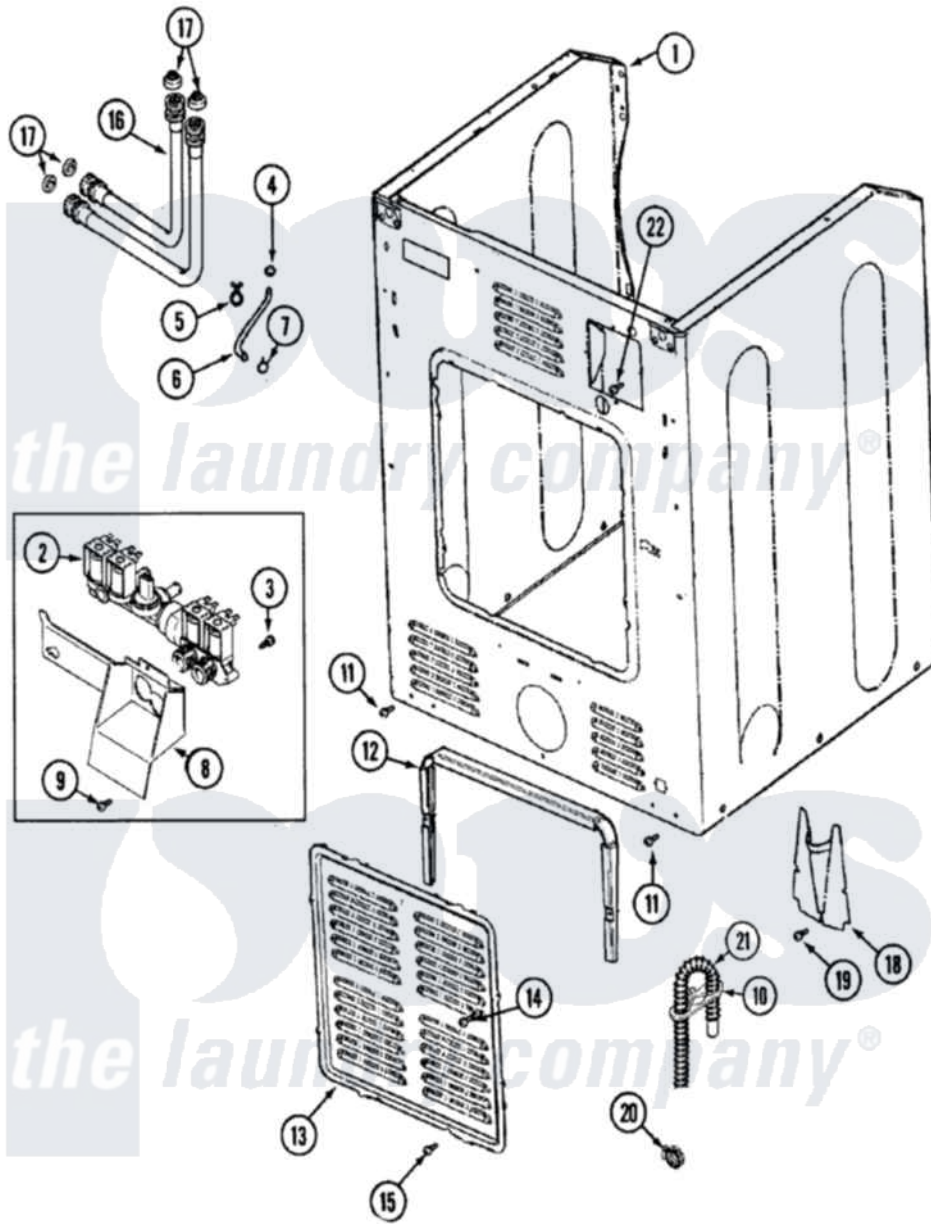

# Maytag MAH4000AWW 03 - CABINET-REAR

Maytag [Residential Maytag MAH4000AWW Washer Parts](#) Parts Diagram 03 - CABINET-REAR  
 Click on the part number to view part

Item	Original Part Number	Replaced By	Status	Part Description
1	22002548	<a href="#">22003639</a>		Cabinet Assembly
"	22002444			LABEL, ENERGY
"	22002445		Not Available	LABEL, SAFETY
2	205161	<a href="#">489503</a>		Clamp
"	<a href="#">22002795</a>			Valve, Water
3	<a href="#">22002436</a>			Screw, Water Valve Bracket
4	22002054	<a href="#">285655</a>		Clamp, Hose
5	22002027	<a href="#">74007164</a>		Lock- Purs
6	22002179	<a href="#">8539404</a>		Tie-Wire
"	<a href="#">22002296</a>			Hose, Injector
7	216169	<a href="#">596669</a>		Clamp, Manifold
8	<a href="#">33002212</a>			Bracket, Water Valve
9	22001996	<a href="#">3370225</a>		Screw
10	22002076	<a href="#">33002213</a>		Rack, Hose
11	<a href="#">22001995</a>			Screw Note: Screw, Tumbler Front And Shroud
12	<a href="#">22002022</a>			Spacer, Access Panel

13	<a href="#">22002092</a>		Panel, Access
14	22002295	<a href="#">67006908</a>	Screw, Ice Rack
15	22001996	<a href="#">3370225</a>	Screw
16	22002229	<a href="#">22002960</a>	Strainer, Washer Inlet
"	<a href="#">202860</a>		Inlet Hose Assembly
17	<a href="#">Y013783</a>		Washer, Inlet Hose
18	22002093	<a href="#">22002704</a>	Cover, Drain Hose
19	<a href="#">22001995</a>		Screw Note: Screw, Tumbler Front And Shroud
20	22001984	<a href="#">285655</a>	Clamp, Hose
21	12001659	<a href="#">12001807</a>	Drain Hose Kit
"	22002893	<a href="#">8539404</a>	Tie-Wire
"	22002891	<a href="#">12001807</a>	Drain Hose Kit
"	<a href="#">22002932</a>		Clip, Drain Hose
22	<a href="#">33001245</a>		Screw---NA
23	313363	Not Available	WASHER
24	<a href="#">22002892</a>		Retainer, Drain Hose