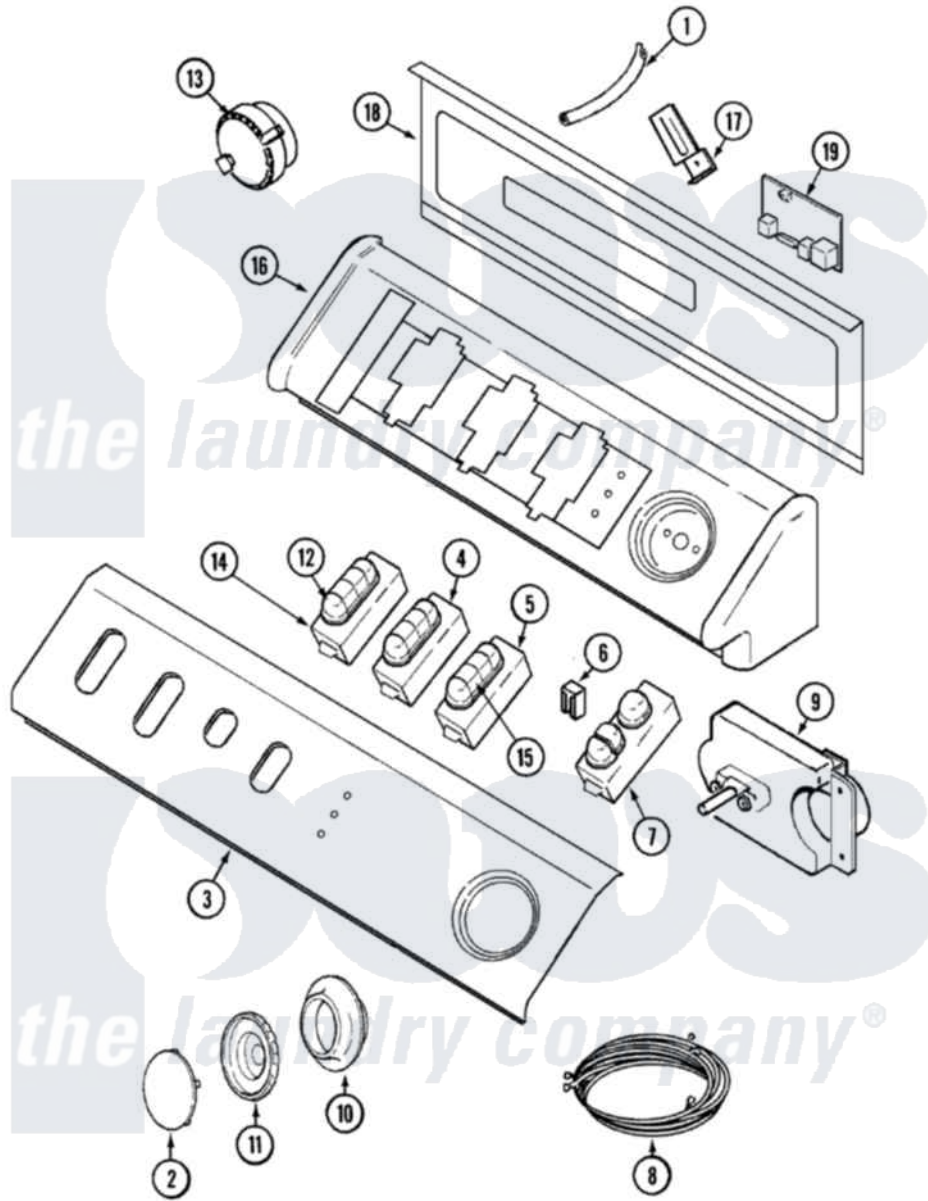

Maytag MAH4000AWW 04 - CONTROL PANEL

Maytag Residential Maytag MAH4000AWW Washer Parts Parts Diagram 04 - CONTROL PANEL
 Click on the part number to view part

Item	Original Part Number	Replaced By	Status	Part Description
1	22002010			Hose, Pressure Switch
2	22001664			Timer Knob Insert/Cap
3	22002785	22003010		Panel, Control
4	22002268			Switch, 4 Position
5	22002278	22002874		Switch- OP
6	903115			Lock Light
"	22002281			Indicator Light
"	22001948			Lens, Indicator Light
7	22002787			Switch, Start/Stop
"	22003012	22003013		Button, Push To Start
8	22002789			Harness, Unbalance Switch
"	22002868			Harness, Main Wire
"	22003014			Harness, Main Wire
"	22003287			Harness, Main Wire
9	22002867			Timer
"	22002786			Timer

"	22001662	8534058	Screw
10	22002282		Bezel, Timer Dial
11	22001659		Timer Knob - Grey
12	22001788		Button, Switch
13	22002994		Switch, Pressure
"	22002048	22002921	Switch- Pr
14	22002268		Switch, 4 Position
15	22001789		Button, Switch
16	33002286	Not Available	CONSOLE (WHT)
17	22001996	3370225	Screw
"	22002178		Bracket, Air Dome Hose
"	22002345	Not Available	TIE, WIRE
18	22001996	3370225	Screw
"	33001806	Not Available	BACK, CONSOLE PANEL
"	Y22002339	8534058	Screw
19	22002284		Bracket
"	22002287		Screw, Machine Control
"	22002788	22002989	Board, Control
"	22002989		Board, Control
"	22003548		BRACKET, MTG. (SR MOTOR CTL)
"	33002156	912077	Locknut, Reader Harness
20	22002879		Manual, Use And Care
"	22002880	Not Available	MANUAL, USE & CARE (FRENCH)
"	22003484	Not Available	SCRIPT, U & C VIDEO (SPN)
"	22003485		Script, U And C Video
21	22002899		Video, U And C