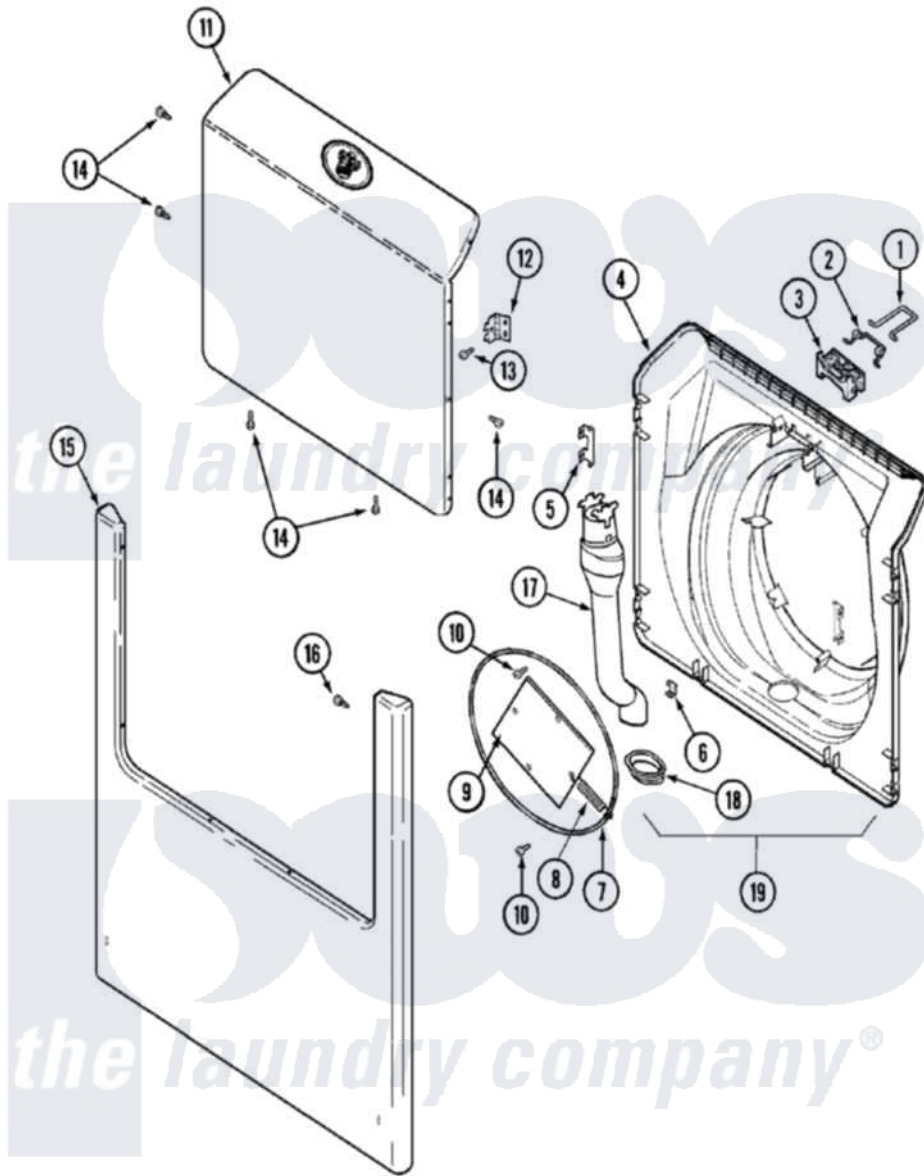

Maytag MAH4000AWW 05 - DOOR & FRONT PANEL

Maytag Residential Maytag MAH4000AWW Washer Parts Parts Diagram 05 - DOOR & FRONT PANEL
 Click on the part number to view part

Item	Original Part Number	Replaced By	Status	Part Description
1	22002002	22003222		Hoop, Lock
2	22002003			Spring, Latch
3	22002168			Support, Lock Hoop
4	22003800			Inner Door/Vented
"	22003076	22003083		Liner, Door Assembly W/Vent
"	22002539	22003083		Liner, Door Assembly W/Vent
"	22002443			Label, Safety
5	22002038			Clip, Door
6	22002039			Clip, Door
7	22002104			Frame, Wire
8	22002356			Spring, Plate
9	22002094			Frame, Wire
10	22002007			Screw, Wire Frame
11	22002260			Panel, Door
"	22002333			Label, Open Door
"	22001817			Sheet, Sound Damper

12	22002000	22002798	Hinge, Door
"	22002095	12001994	Cover
13	22002062	98006631	Screw
14	22002063		Screw No.8-18AB Wafer Head
15	22002305	22003512	Insulation, Cabinet
"	22002239		Clip, Front Panel
"	22002241	22002836	Panel, Front
"	22001995		Screw Note: Screw, Tumbler Front And Shroud
16	22002012		Screw, Hinge Note: Screw, Hinge Bracket
17	22002990	22003850	Vent Tube Assembly
"	22002244		Clip, Grounding
18	22003075		Grommet, Vent Tube
19	22003083		Liner, Door Assembly W/Vent
20	22003908		Vapor Barrier