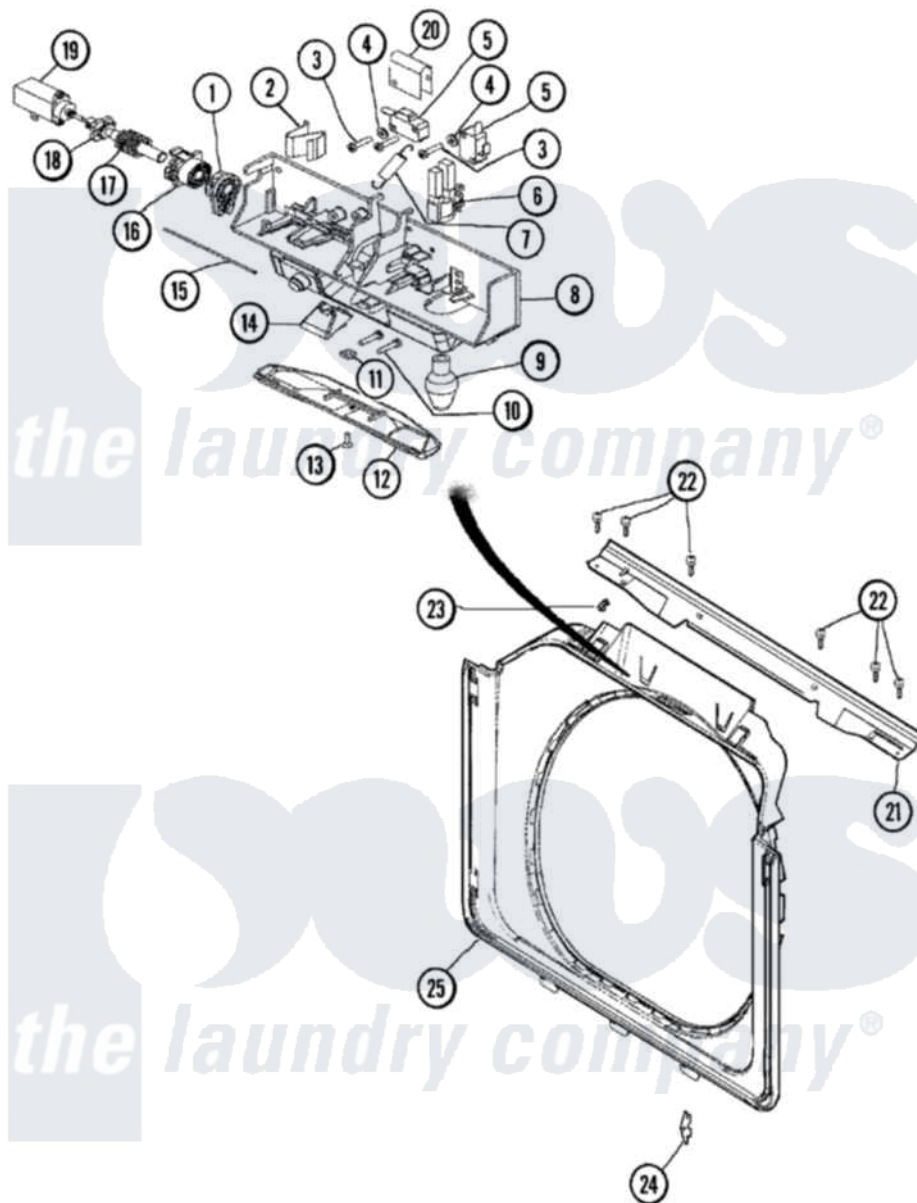

Maytag MAH4000AWW 06 - DOOR SHROUD & DOOR LATCH ASSEMBLY

Maytag [Residential Maytag MAH4000AWW Washer Parts](#) Parts Diagram 06 - DOOR SHROUD & DOOR LATCH ASSEMBLY

[Click on the part number to view part](#)

Item	Original Part Number	Replaced By	Status	Part Description
1	22003716			Rotating Gear, Latch
2	22003717			Spring, Latch
3	22001352			Screw, Check Switch
4	22002165			Washer, Door Lock Switch
5	22002162			Switch, Door Lock Spin Enable
6	22002433			Bulb Holder Assembly
7	22002158			Spring, Gear Return
8	22003067			Switch Holder Assembly
9	22002263			Lamp
10	22003719			Screw, Latch
11	22003720			Nut, Latch
12	22002434			Cover, Bulb
13	22002435	241877		Screw
14	22003055			Ramp, Door Hoop
15	22002164			Cable, Door
16	22003715			Sliding Gear, Latch

17	22003721		Spring, Axle / Latch
18	22003718		Axle, Latch
19	22002119		Motor, Wax
20	22004256		Shield
21	22002015		Support, Door Lock
"	22003908		Vapor Barrier
"	22003637		BRACE ASSEMBLY, TOP CROSS CONTAINS ITEMS 12 & 13
22	22001995		Screw Note: Screw, Tumbler Front And Shroud
23	22002014		Clip, Harness To Support
24	33001764		Cover, Hinge Hole
"	22002095	12001994	Cover
"	33001787		Screw, Hinge Note: Screw, Hinge Hole Cover
25	22002234		Shroud And Dispenser Hose