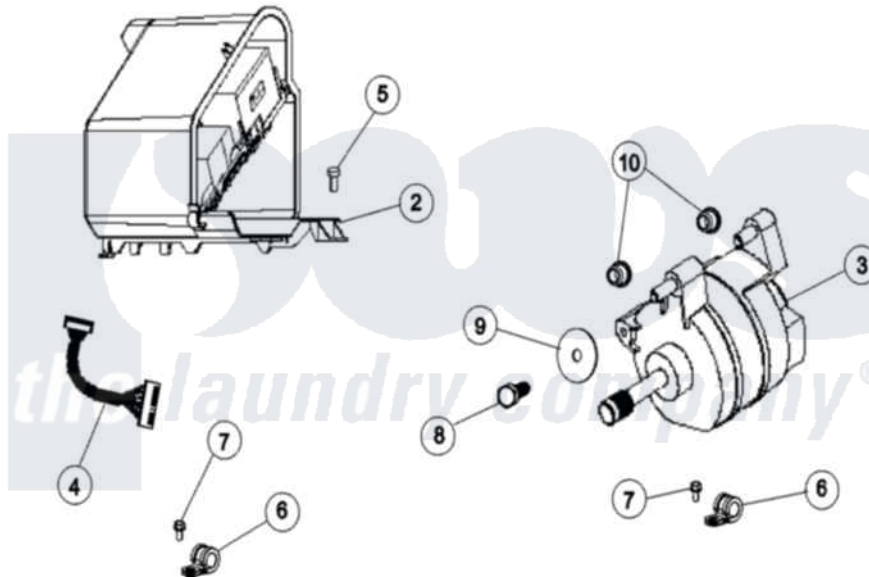

# Maytag MAH4000AWW 07 - MOTOR & MOTOR CONTROL

1 USE FOR ITEM 2 PRIOR TO SERIES 88

ITEM 1 - KIT CONTAINS:

Maytag Residential Maytag MAH4000AWW Washer Parts Parts Diagram 07 - MOTOR & MOTOR CONTROL  
 Click on the part number to view part

Item	Original Part Number	Replaced By	Status	Part Description
1	<a href="#">12002039</a>			Neptune Motor Conversion Kit
2	<a href="#">12002039</a>			Neptune Motor Conversion Kit
"	<a href="#">22004046</a>			Control Assembly, Motor
3	<a href="#">22003856</a>			Motor, Variable Speed
"	22003442	<a href="#">12002039</a>		Neptune Motor Conversion Kit
4	22003854	<a href="#">22003858</a>		EMI Suppression Filter, 16a
"	<a href="#">22002471</a>			Wire Harness, Motor Control
5	212276	<a href="#">W10116760</a>		Screw
6	22002173	<a href="#">22002014</a>		Clip, Harness To Support
7	Y310632	<a href="#">1163839</a>		Screw
8	<a href="#">22003686</a>			Bolt, Motor
"	22002058	<a href="#">22003599</a>		Bolt- Moto
9	22002086	<a href="#">22002320</a>		Washer, Belt Tension Bolt
10	22002082	<a href="#">22003329</a>		Isolator, Motor