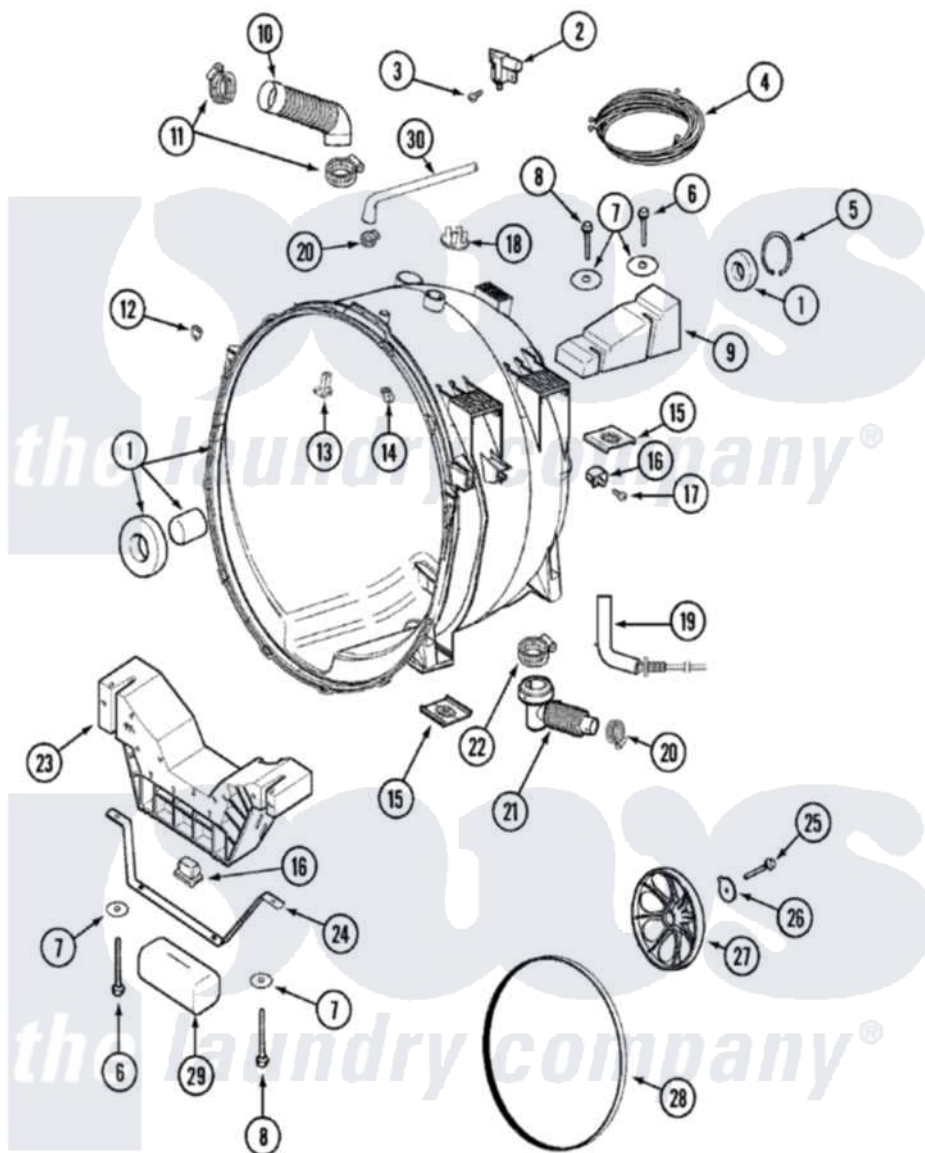

# Maytag MAH4000AWW 08 - OUTER TUB

Maytag [Residential Maytag MAH4000AWW Washer Parts](#) Parts Diagram 08 - OUTER TUB  
 Click on the part number to view part

Item	Original Part Number	Replaced By	Status	Part Description
1	22002907	<a href="#">22004465</a>		Outer Tub Assembly, As Pack
2	22002045	<a href="#">22003302</a>		Switch, Internal Unbalance
3	22002300	<a href="#">9740848</a>		Screw, Mixing Valve Mounting
4	33002216	<a href="#">12001798</a>		Kit-Harnes
5	22001981		Not Available	RING, RETAINING
6	22001991	<a href="#">22003615</a>		Bolt, Double Sems 5-3/8
7	22002067		Not Available	WASHER, COUNTER BALANCE
8	22002056	<a href="#">22003616</a>		Bolt, Double Sems 3-3/8
9	<a href="#">22002102</a>			Weight, Counter Balance
10	<a href="#">22002083</a>			Hose, Injector
11	22002052	<a href="#">616099</a>		Clamp
12	<a href="#">22002103</a>			Clip, U
13	22002959	<a href="#">22004310</a>		Water Deflector
"	22002004	<a href="#">22004310</a>		Water Deflector
14	<a href="#">22002583</a>			Wire Wrap
				Clip, Unbalance Switch