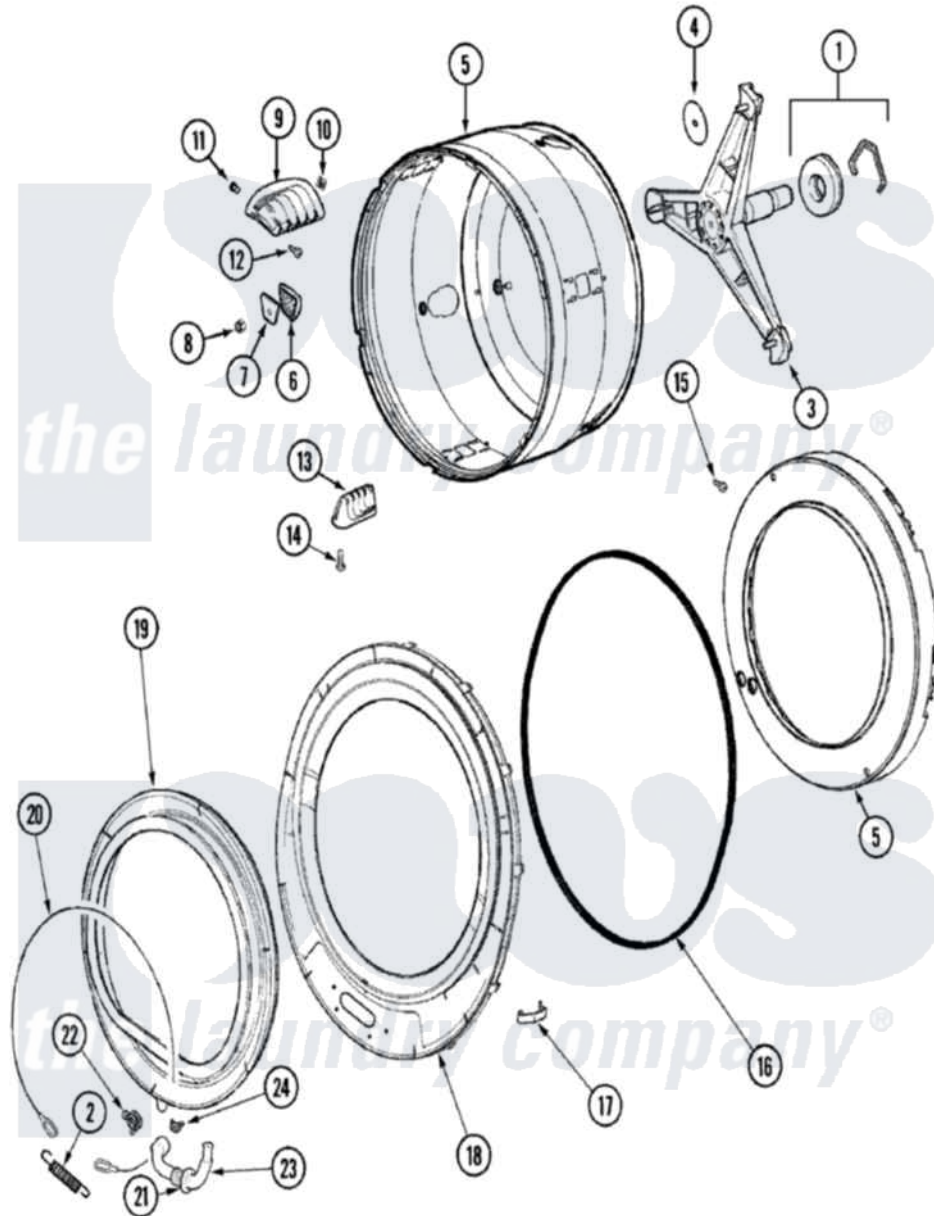

Maytag MAH4000AWW 09 - SPINNER ASSEMBLY & OUTER TUB COVER

Maytag Residential Maytag MAH4000AWW Washer Parts Parts Diagram 09 - SPINNER ASSEMBLY & OUTER TUB COVER

Click on the part number to view part

Item	Original Part Number	Replaced By	Status	Part Description
1	12001478	12002022		Lip Seal Kit
2	22002099			Spring, Tub
3	22001994	W10181639		Support
"	22002897	W10181639		Support
"	22002123			Tube, Molykote
4	22002023			Washer, Plastic
5	22002115	6-2717080		Spinner As
6	22002021	22002482		Washer, Profile
7	22002020			Washer, Spinner Support
8	22002122	2207454		Nut, Hex
9	22001985			Baffle, Drip
10	22002009			Grommet, Baffle
11	22001999			Grommet, Baffle
12	22002325	22003556		Screw, Baffle
13	22001986			Baffle, Drip
14	22002059			Screw, Baffle

15	22002028		Not Available	PART NEVER USED IN PRODUCTION
16	22002077			Seal, Tub Cover
17	22002050			Clip, Tub To Cover
18	22003212			Cover, Tub --W
"	22002238	22003212		Cover, Tub --W
"	22002961	22003212		Cover, Tub --W
19	22001978	12002533		Boot Kit
"	12001772	12002533		Boot Kit
20	22002105	22002327		Wire, Boot Clamp
21	22003074			Guard, Hose
22	22003072			CLAMP, HOSE DOUBLE WIRE
23	22003071	22004477		Drain Hose, Door Boot
24	22003073	596669		Clamp, Manifold