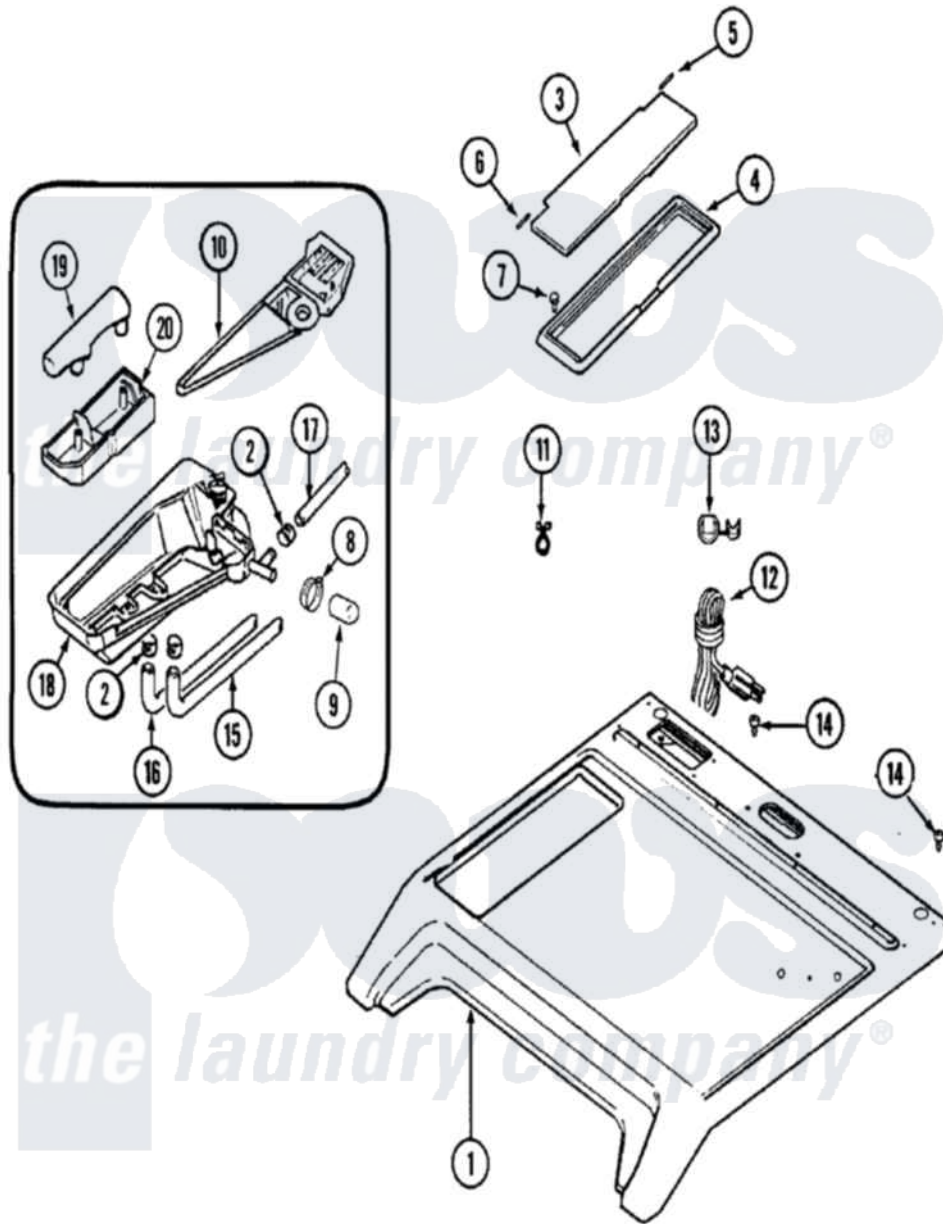

Maytag MAH4000AWW 10 - TOP

Maytag [Residential Maytag MAH4000AWW Washer Parts](#) Parts Diagram 10 - TOP
 Click on the part number to view part

| Item | Original Part Number | Replaced By | Status | Part Description |
|------|--------------------------|---------------------------|---------------|-------------------------------|
| 1 | 22003584 | 22004180 | | Cover, Top |
| " | 22002116 | | | Cover, Top |
| 2 | 205161 | 489503 | | Clamp |
| 3 | 22002288 | 22004481 | | Lid, Dispenser |
| 4 | 22002290 | | | Bezel, Dispenser |
| 5 | Y912678 | 6-912678 | | Pin- Hinge |
| 6 | Y912679 | | | Pin, Hinge |
| 7 | 22002060 | 400021-1 | | Screw |
| " | 22003681 | 22003263 | | Screw, Sump Cap |
| 8 | 22001984 | 285655 | | Clamp, Hose |
| 9 | W10124350 | | Not Available | NOT REQUIRED PART OR SEE NOTE |
| " | 22002796 | | | Cap |
| 10 | 22003322 | | | Top, Dispenser |
| " | 22002555 | | | Flume, Dispenser |
| 11 | 212276 | W10116760 | | Screw |
| " | 22002027 | 74007164 | | Lock- Purs |

| | | | |
|----|--------------------------|--------------------------|---|
| 12 | 22001178 | 22003062 | Cord, Power |
| 13 | 211881 | | Grommet, Cord Part Not Used- Gas Models Only |
| 14 | 912365 | 3370225 | Screw |
| 15 | 22002551 | | Hose, Bleach |
| 16 | 22002552 | | Hose, Fabric Softener---NA |
| 17 | 22002553 | | Hose, Detergent |
| " | 22003457 | | Hose, Detergent |
| 18 | 22003723 | | Bottom, Dispenser |
| " | 22002768 | 12001558 | Dispenser Bottom With 4 Clamps |
| 19 | 22002266 | | Cap, Siphon |
| 20 | 22002265 | | Cup, Siphon |